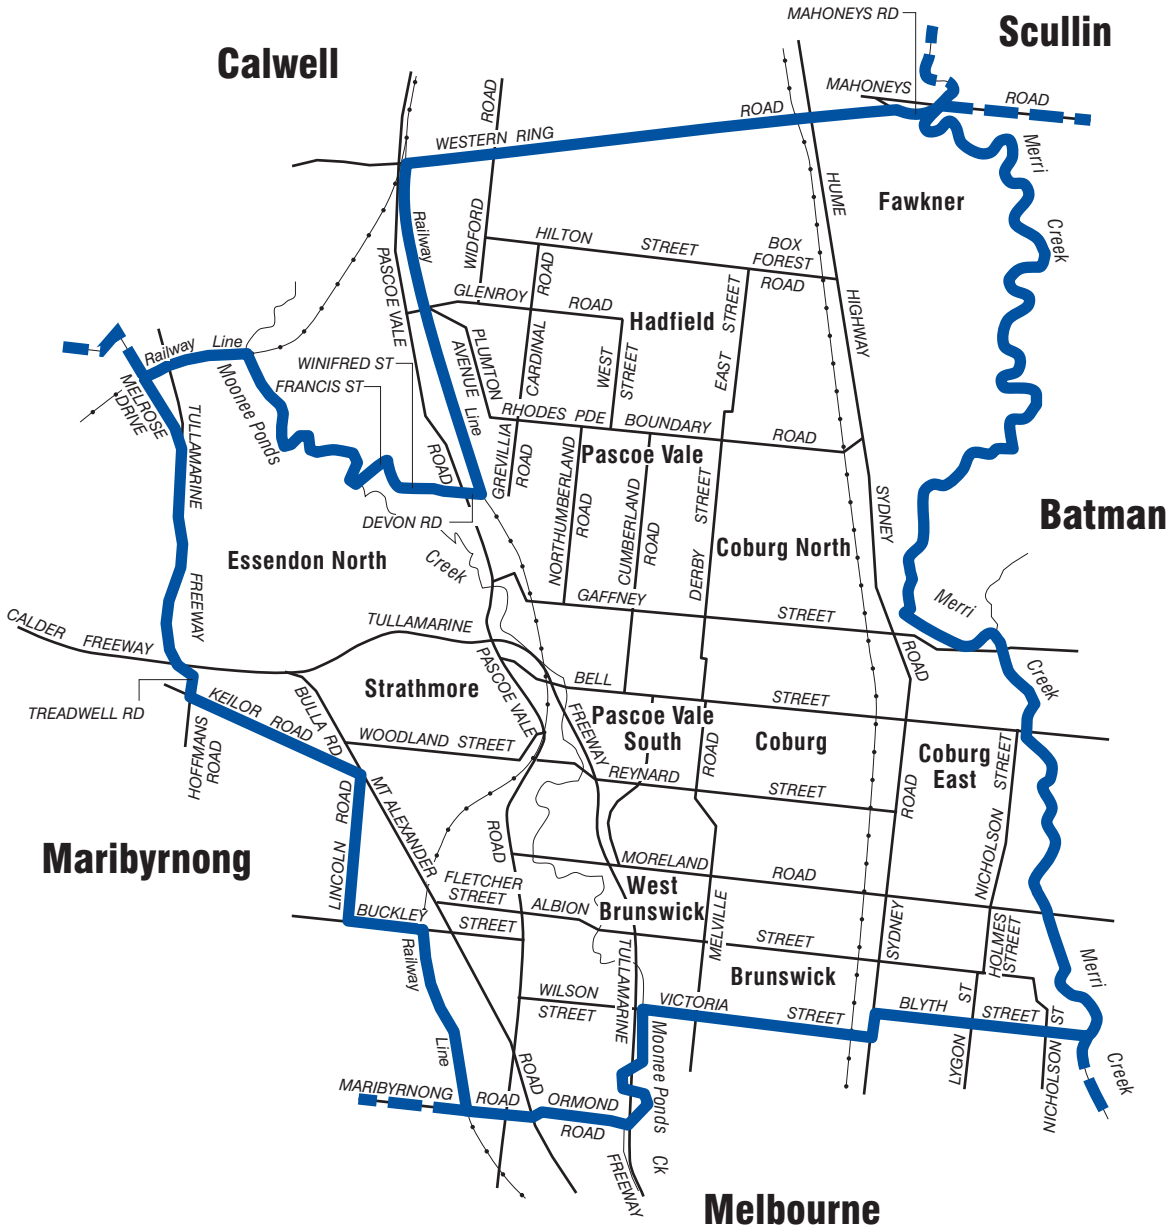

COMMONWEALTH ELECTORAL DIVISION OF

WILLS

Note: Federal Redistribution finalised in 1994.
Local Government Area descriptions are January 2001.

1995

Australian Electoral Commission

AEC

Divisional boundary

Approximate scale

Adjoining Divisional boundary

Division area

52 sq km

NL 10568

MAP PRODUCED BY
SINCLAIR KNIGHT MERZ
SPATIAL DIVISION