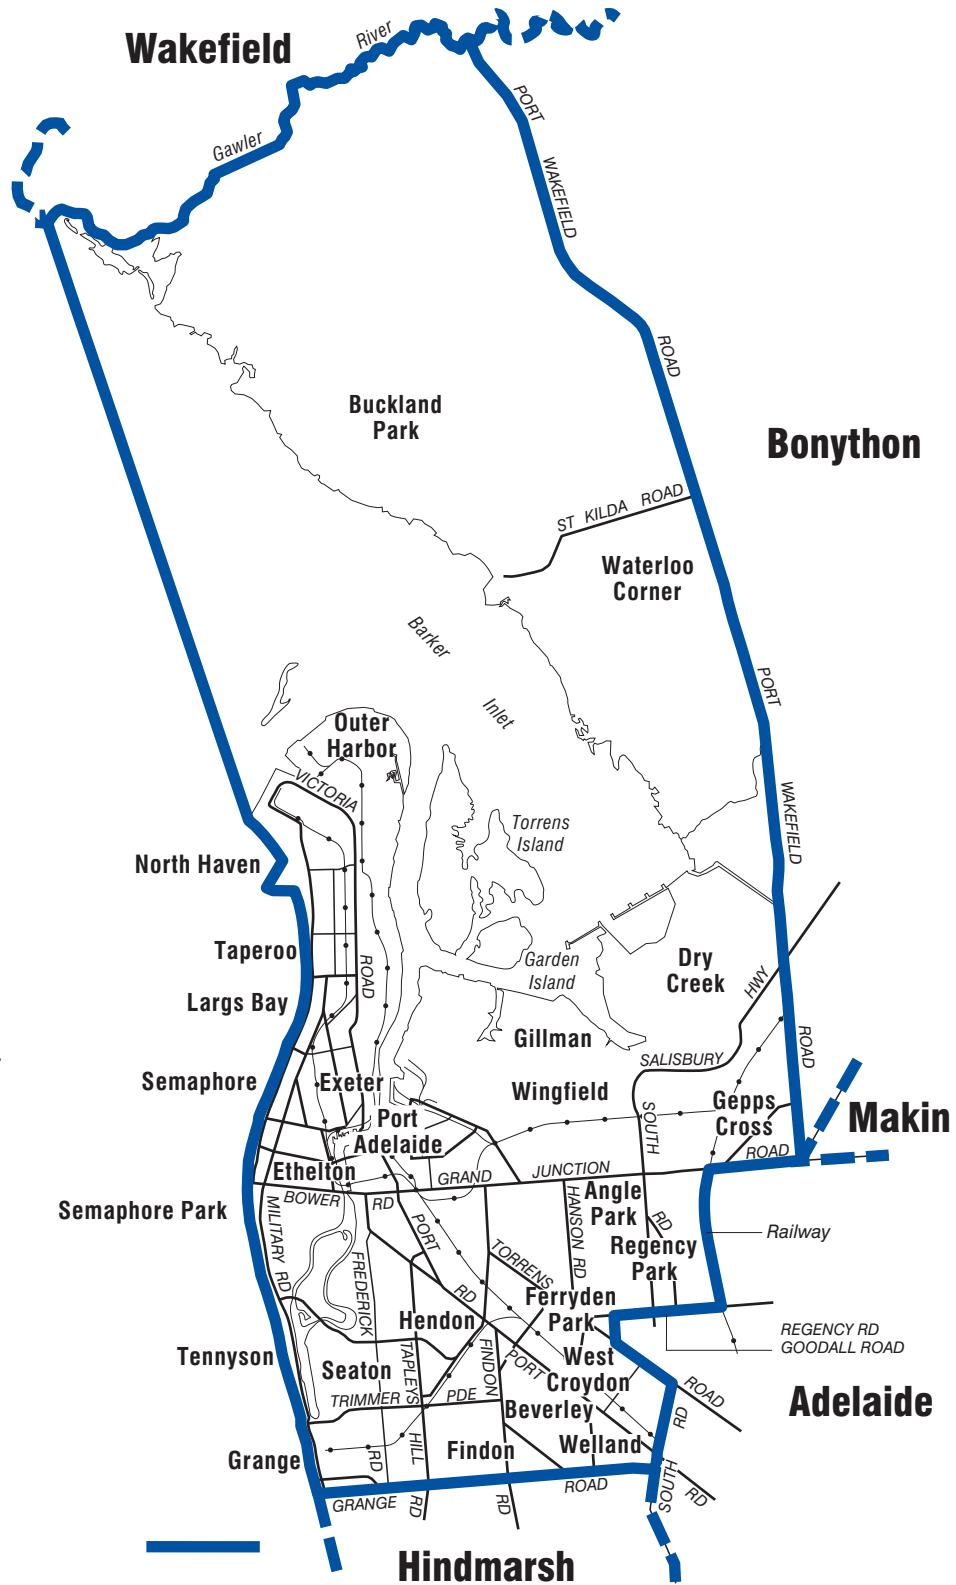

COMMONWEALTH ELECTORAL DIVISION OF **PORT ADELAIDE**

4 km

- Divisional boundary
- Adjoining divisional boundary
- Division area 234 sq km

1999

Australian Electoral Commission **AEC**