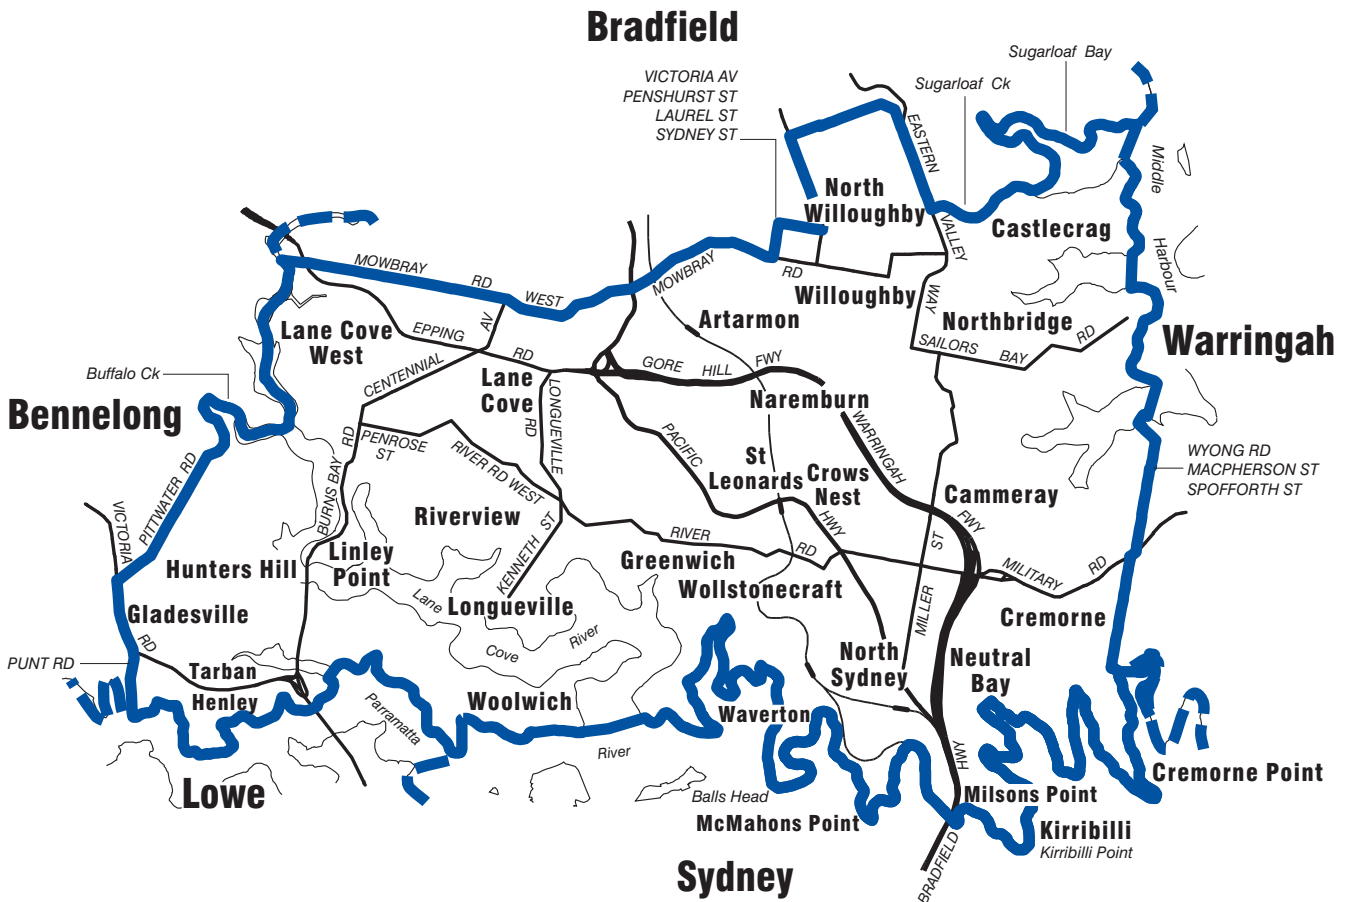

COMMONWEALTH ELECTORAL DIVISION OF **NORTH SYDNEY**

N

2 km

- Divisional boundary
- Adjoining divisional boundary
- Division area 39 sq km
- Railway line

2000