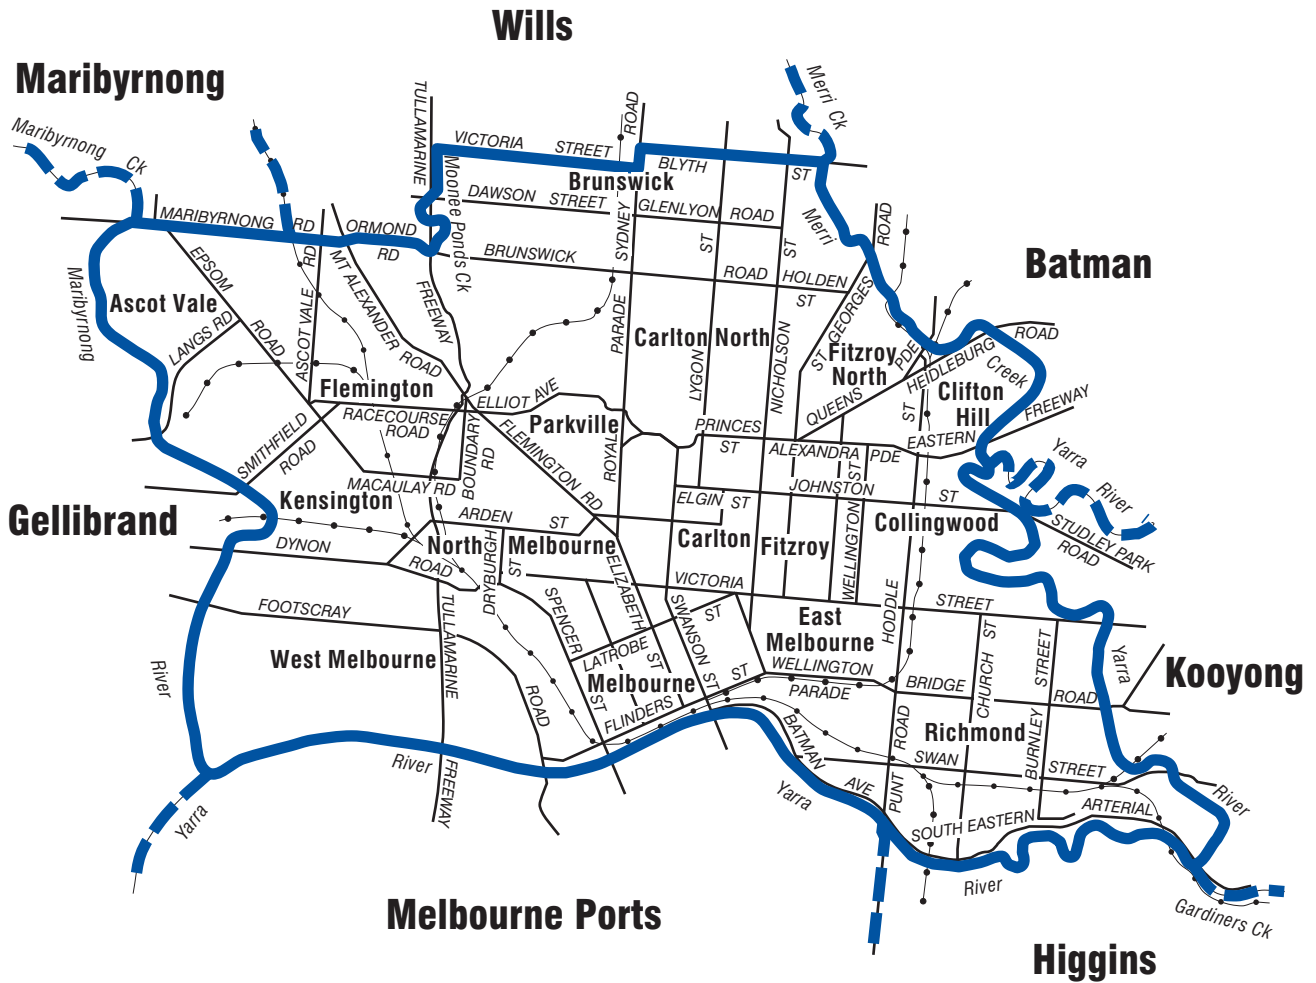

COMMONWEALTH ELECTORAL DIVISION OF **MELBOURNE**

Note: Federal Redistribution finalised in 1994.
Local Government Area descriptions are January 2001.

1995

Australian Electoral Commission

AEC

Divisional boundary

Approximate scale

1 km

Adjoining Divisional boundary

Division area

54 sq km

NL 10568

MAP PRODUCED BY
SINCLAIR KNIGHT MERZ
SPATIAL DIVISION