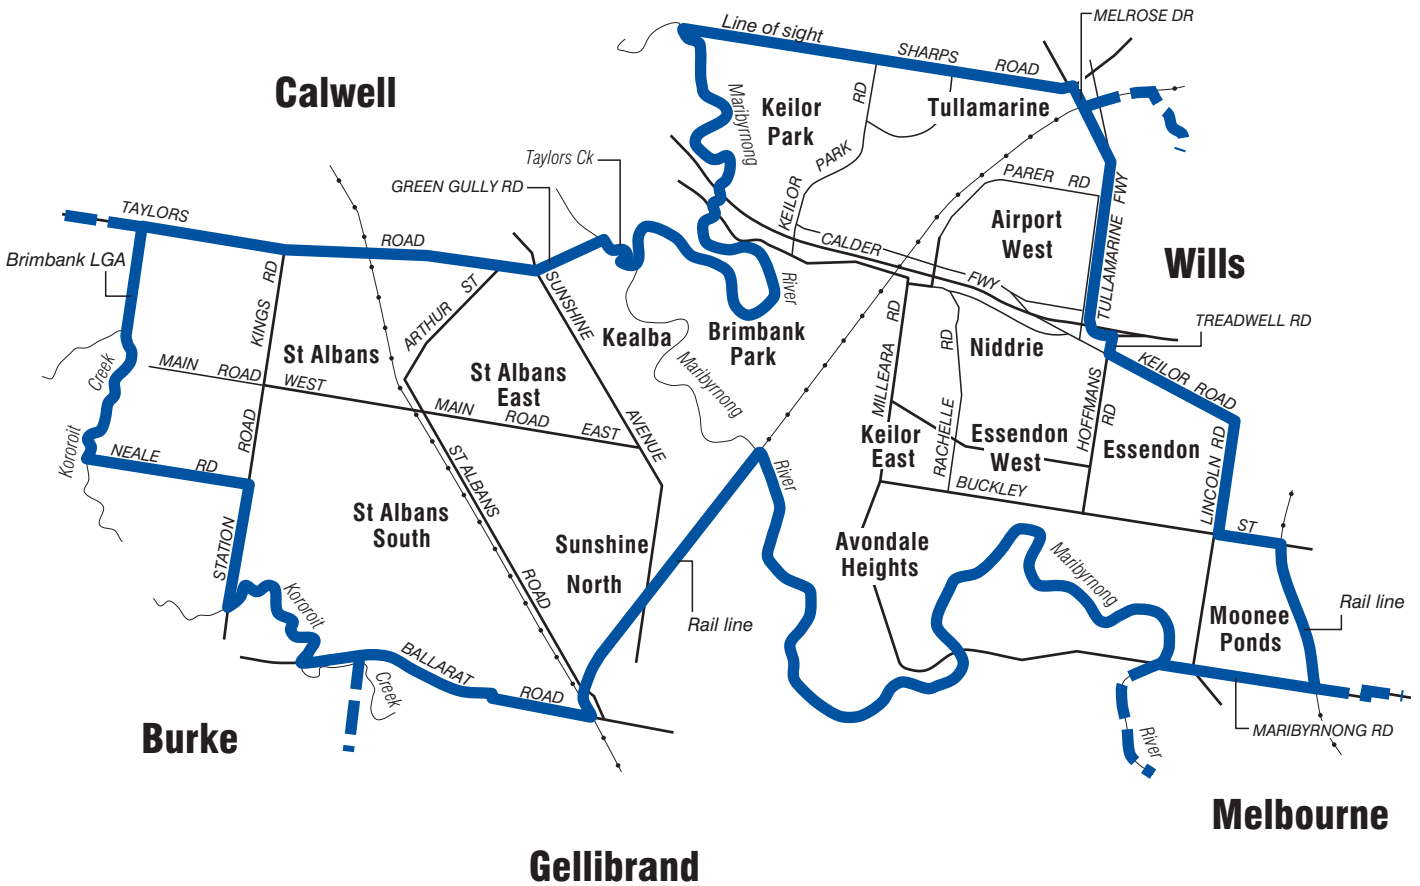

COMMONWEALTH ELECTORAL DIVISION OF **MARIBYRNONG**

Note: Federal Redistribution finalised in 1994.
Local Government Area descriptions are January 2001.

1995

Australian Electoral Commission

AEC

Divisional boundary 
 Adjoining Divisional boundary 
 Division area 64 sq km

Approximate scale  2 km