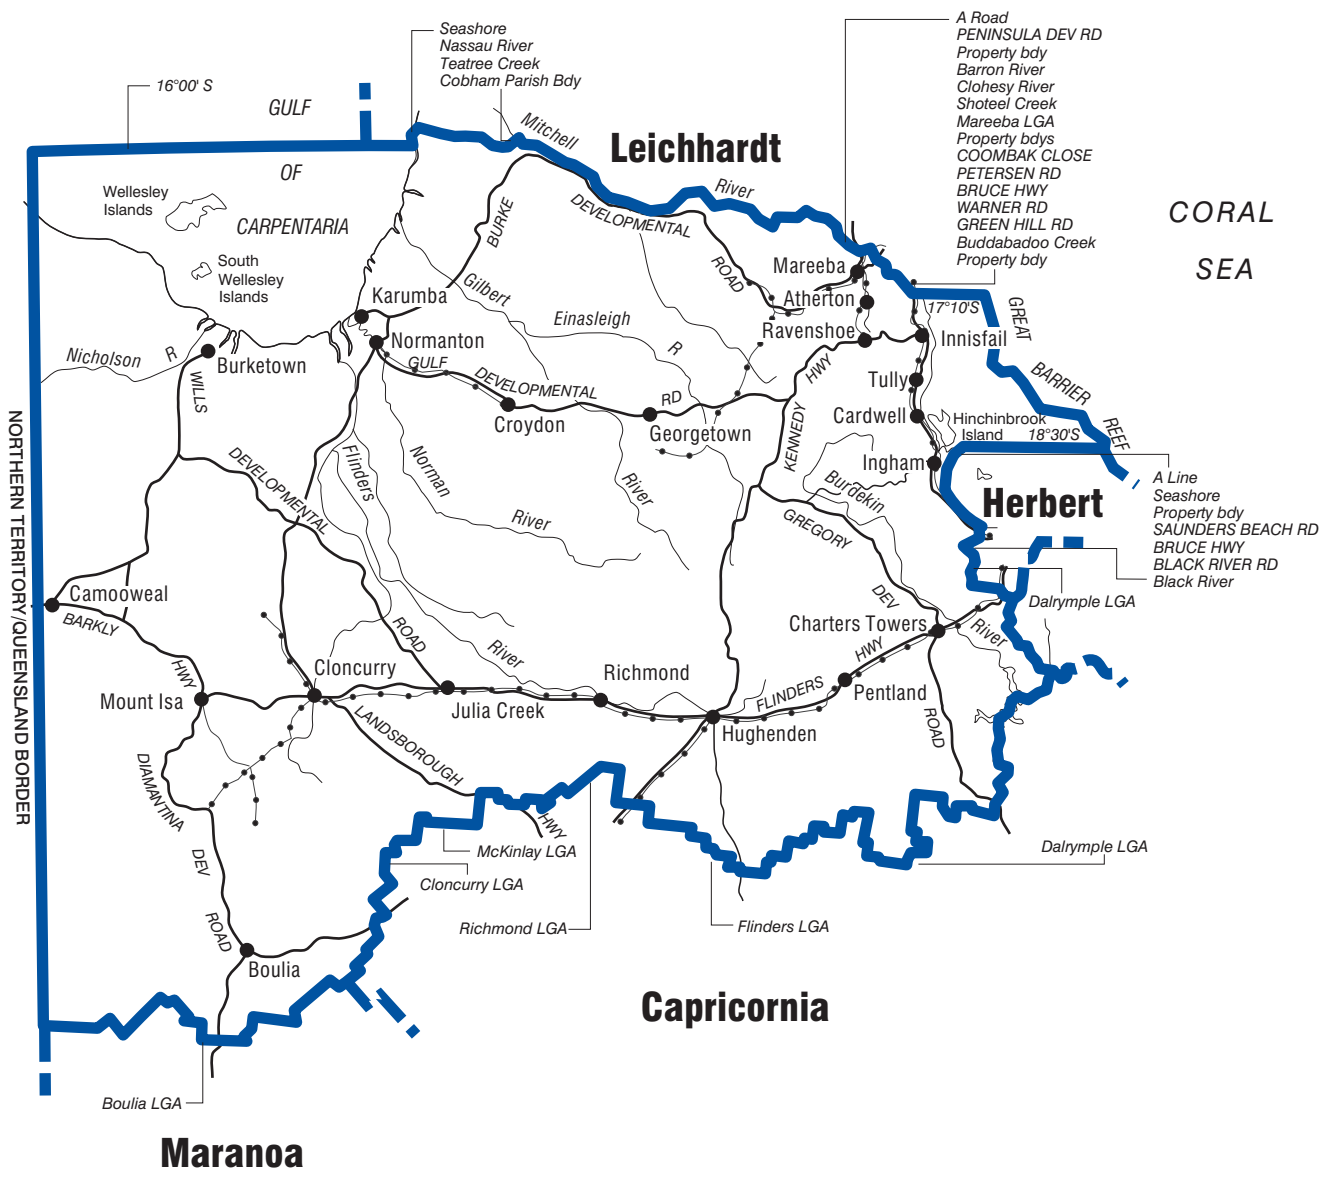

COMMONWEALTH ELECTORAL DIVISION OF **KENNEDY**

Note: Federal Redistribution finalised in 1997.
Local Government Area descriptions are January 2001.

Divisional boundary	
Adjoining divisional boundary	
Division area	562160 sq km

1998
Australian Electoral Commission AEC