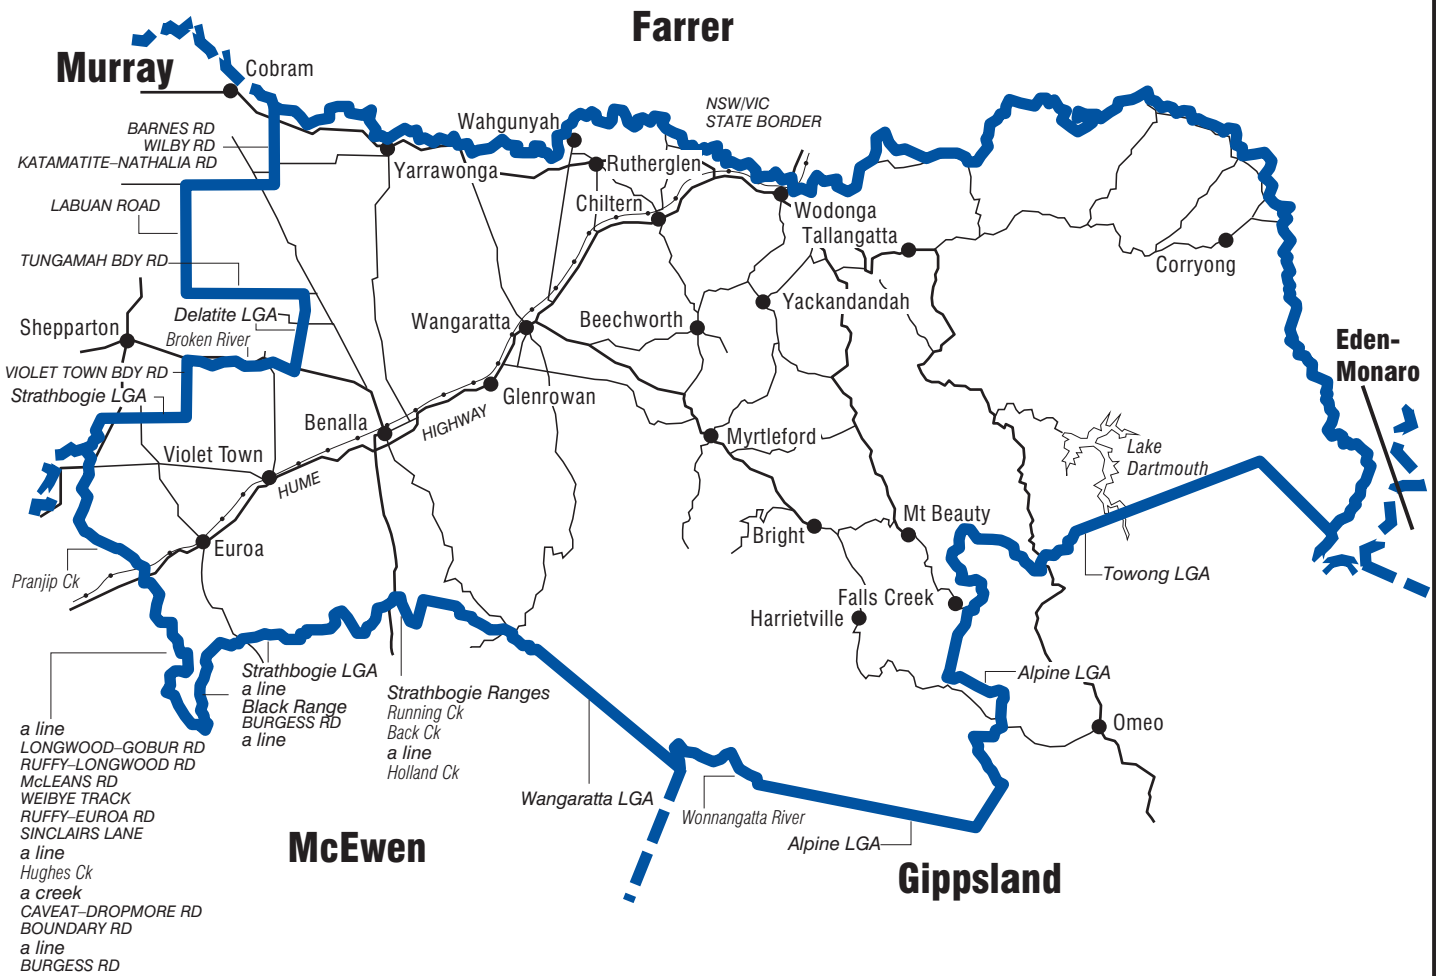

COMMONWEALTH ELECTORAL DIVISION OF **INDI**

Note: Federal Redistribution finalised in 1994.
Local Government Area descriptions are January 2001.

1995

Australian Electoral Commission

AEC

Divisional boundary

Approximate scale

Adjoining Divisional boundary

Division area

24044 sq km

NL 10568

MAP PRODUCED BY
SINCLAIR KNIGHT MERZ
SPATIAL DIVISION