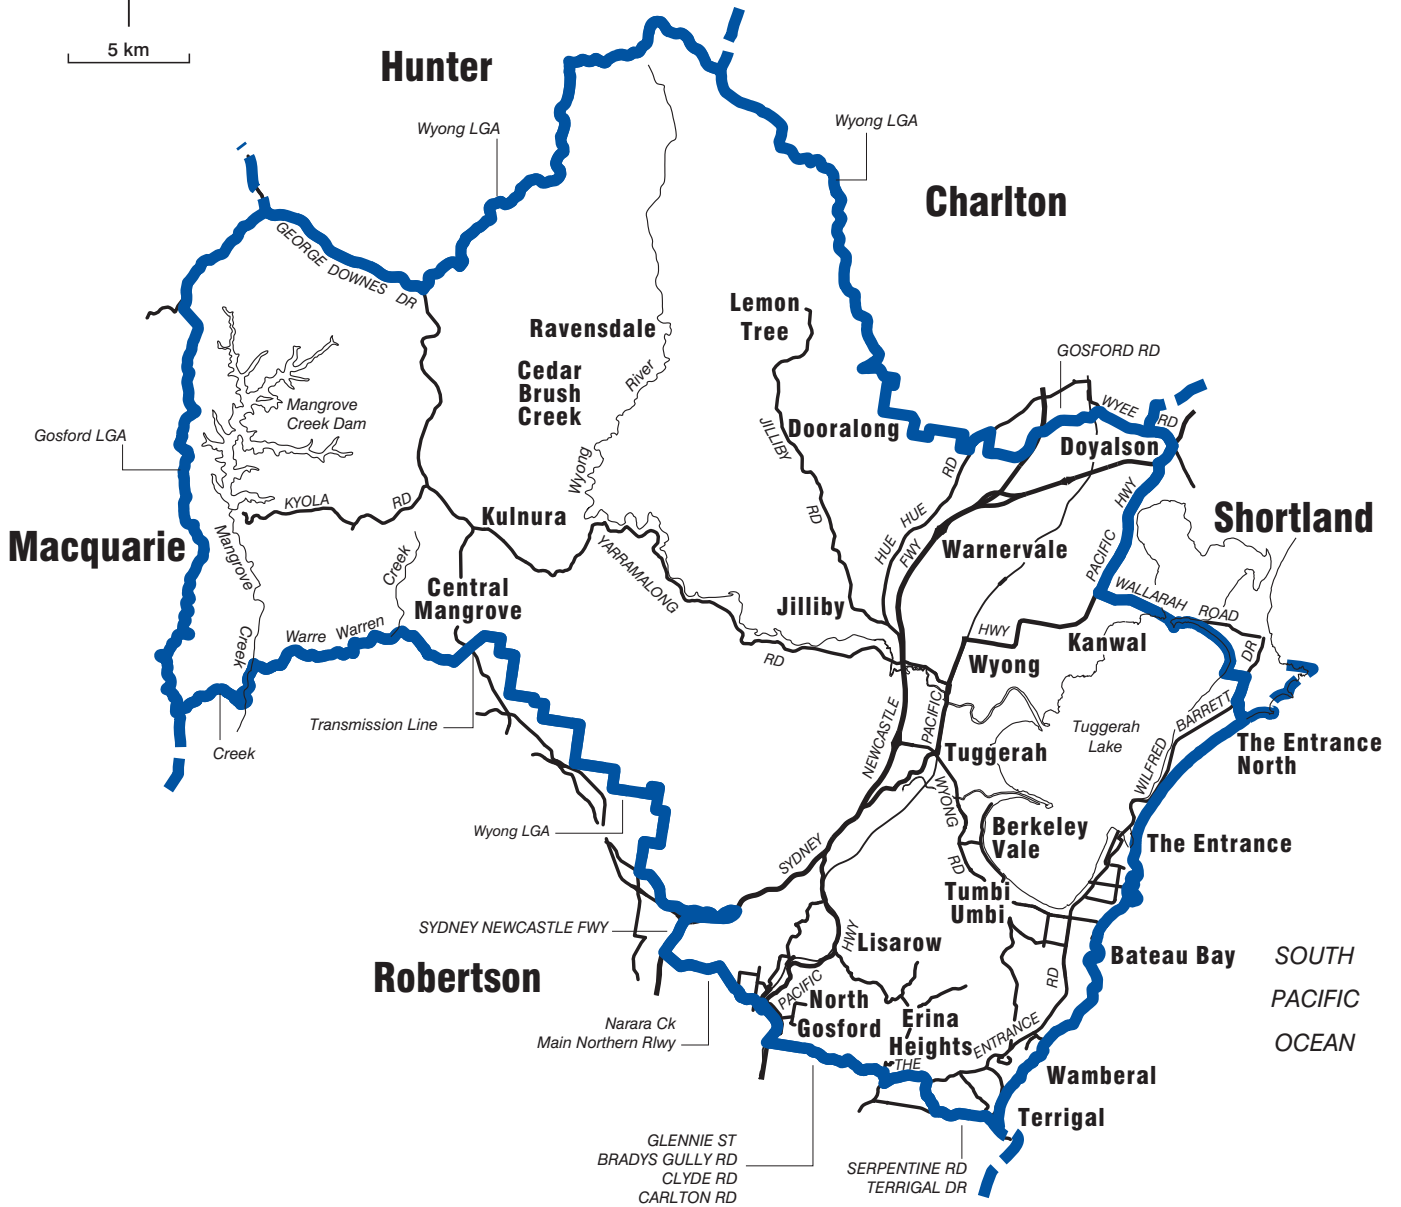

COMMONWEALTH ELECTORAL DIVISION OF **DOBELL**

- Divisional boundary
- Adjoining divisional boundary
- Division area 952 sq km
- Railway line

2000