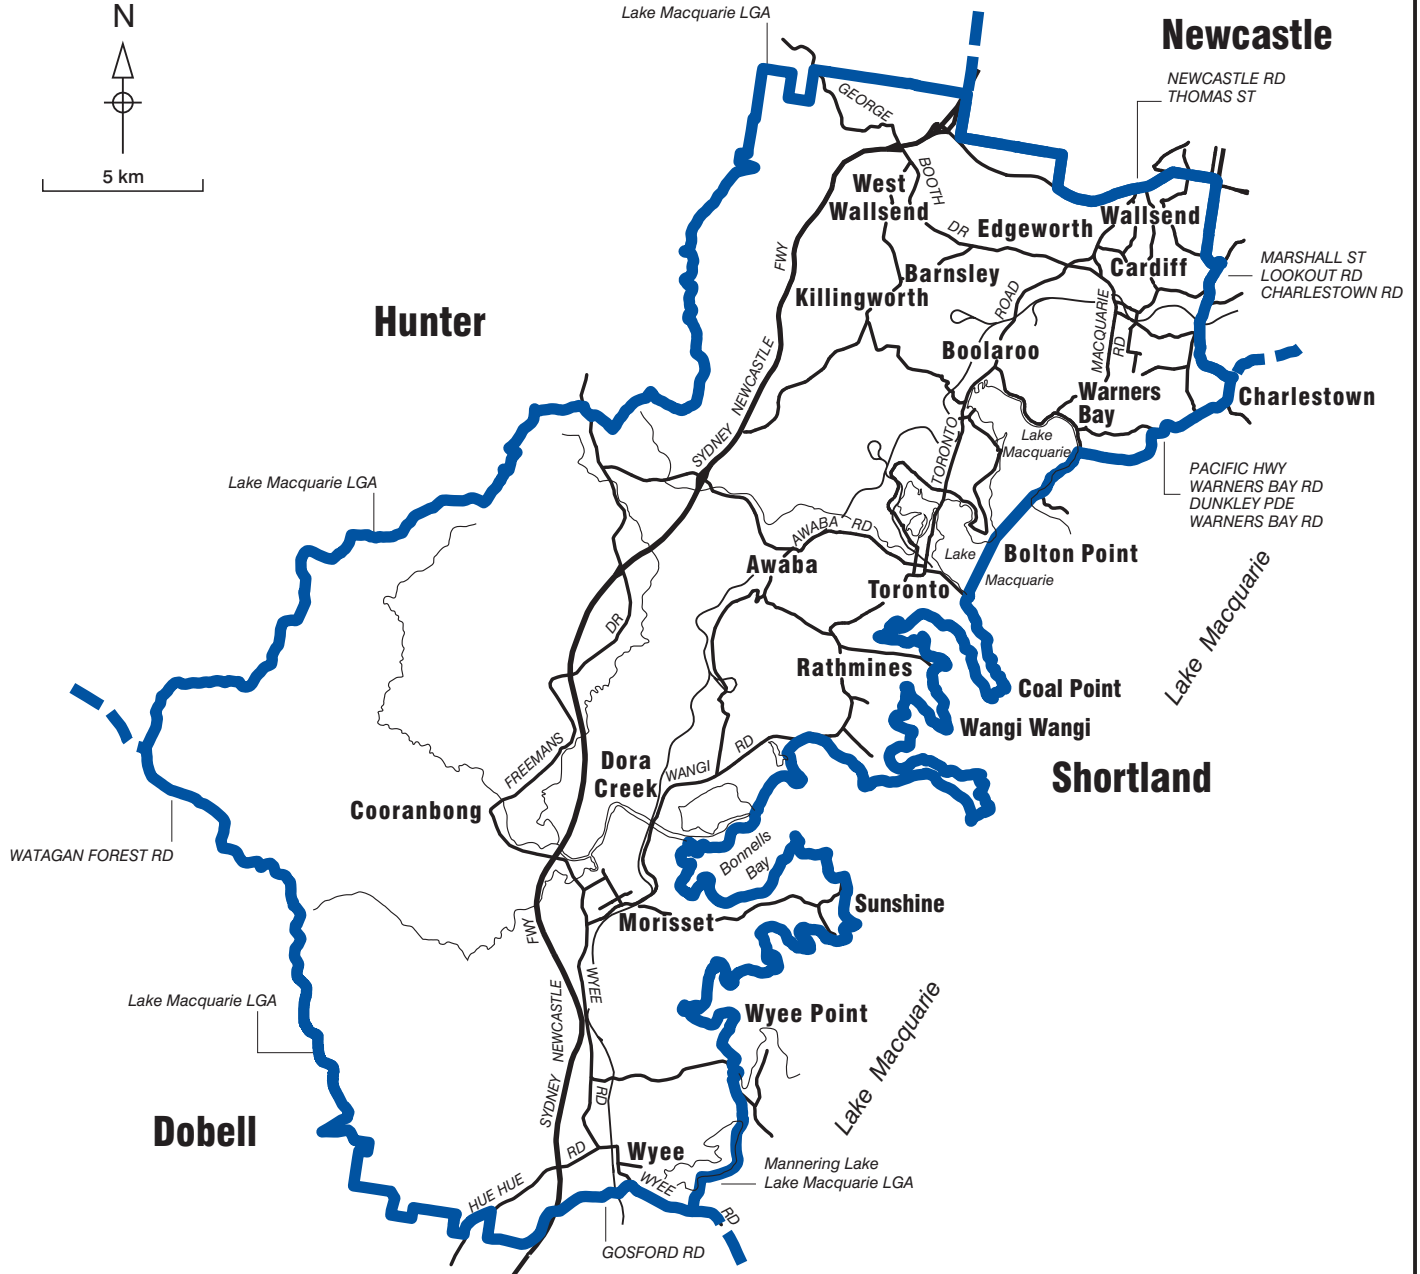

COMMONWEALTH ELECTORAL DIVISION OF **CHARLTON**

- Divisional boundary
- Adjoining divisional boundary
- Division area 567 sq km
- Railway line

2000