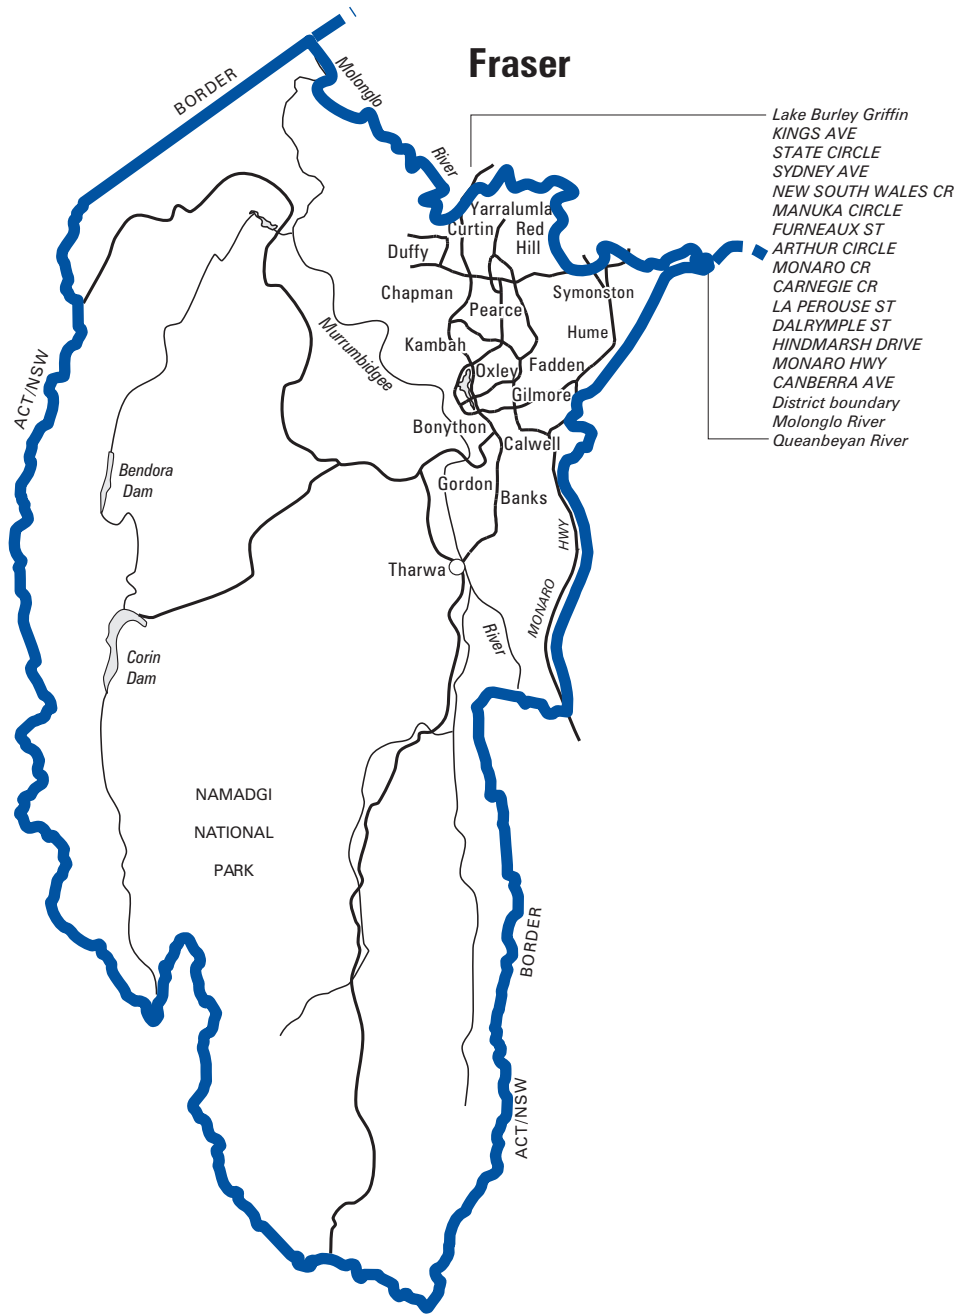

COMMONWEALTH ELECTORAL DIVISION OF **CANBERRA**

5 km

Divisional boundary	
Adjoining divisional boundary	
Division area	1900 sq km

1998
AEC

Australian Electoral Commission