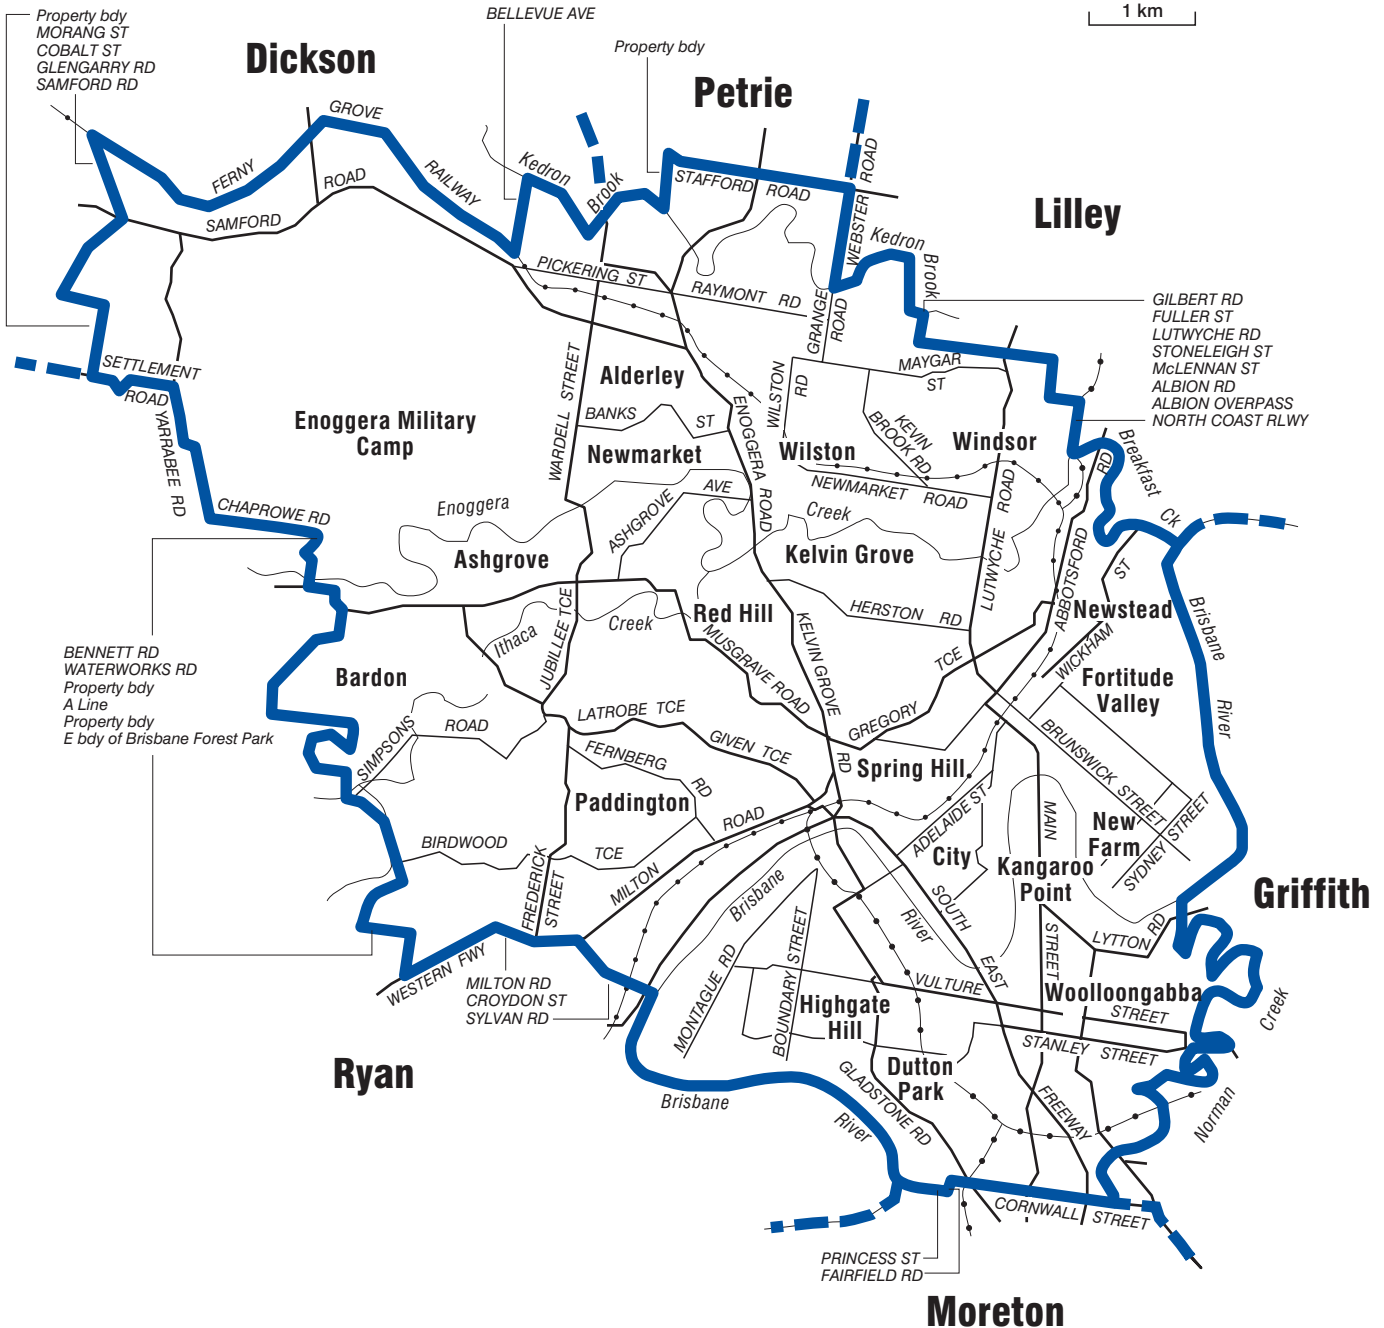

COMMONWEALTH ELECTORAL DIVISION OF **BRISBANE**

Note: Federal Redistribution finalised in 1997.
Local Government Area descriptions are January 2001.

Divisional boundary	
Adjoining divisional boundary	
Division area	72 sq km