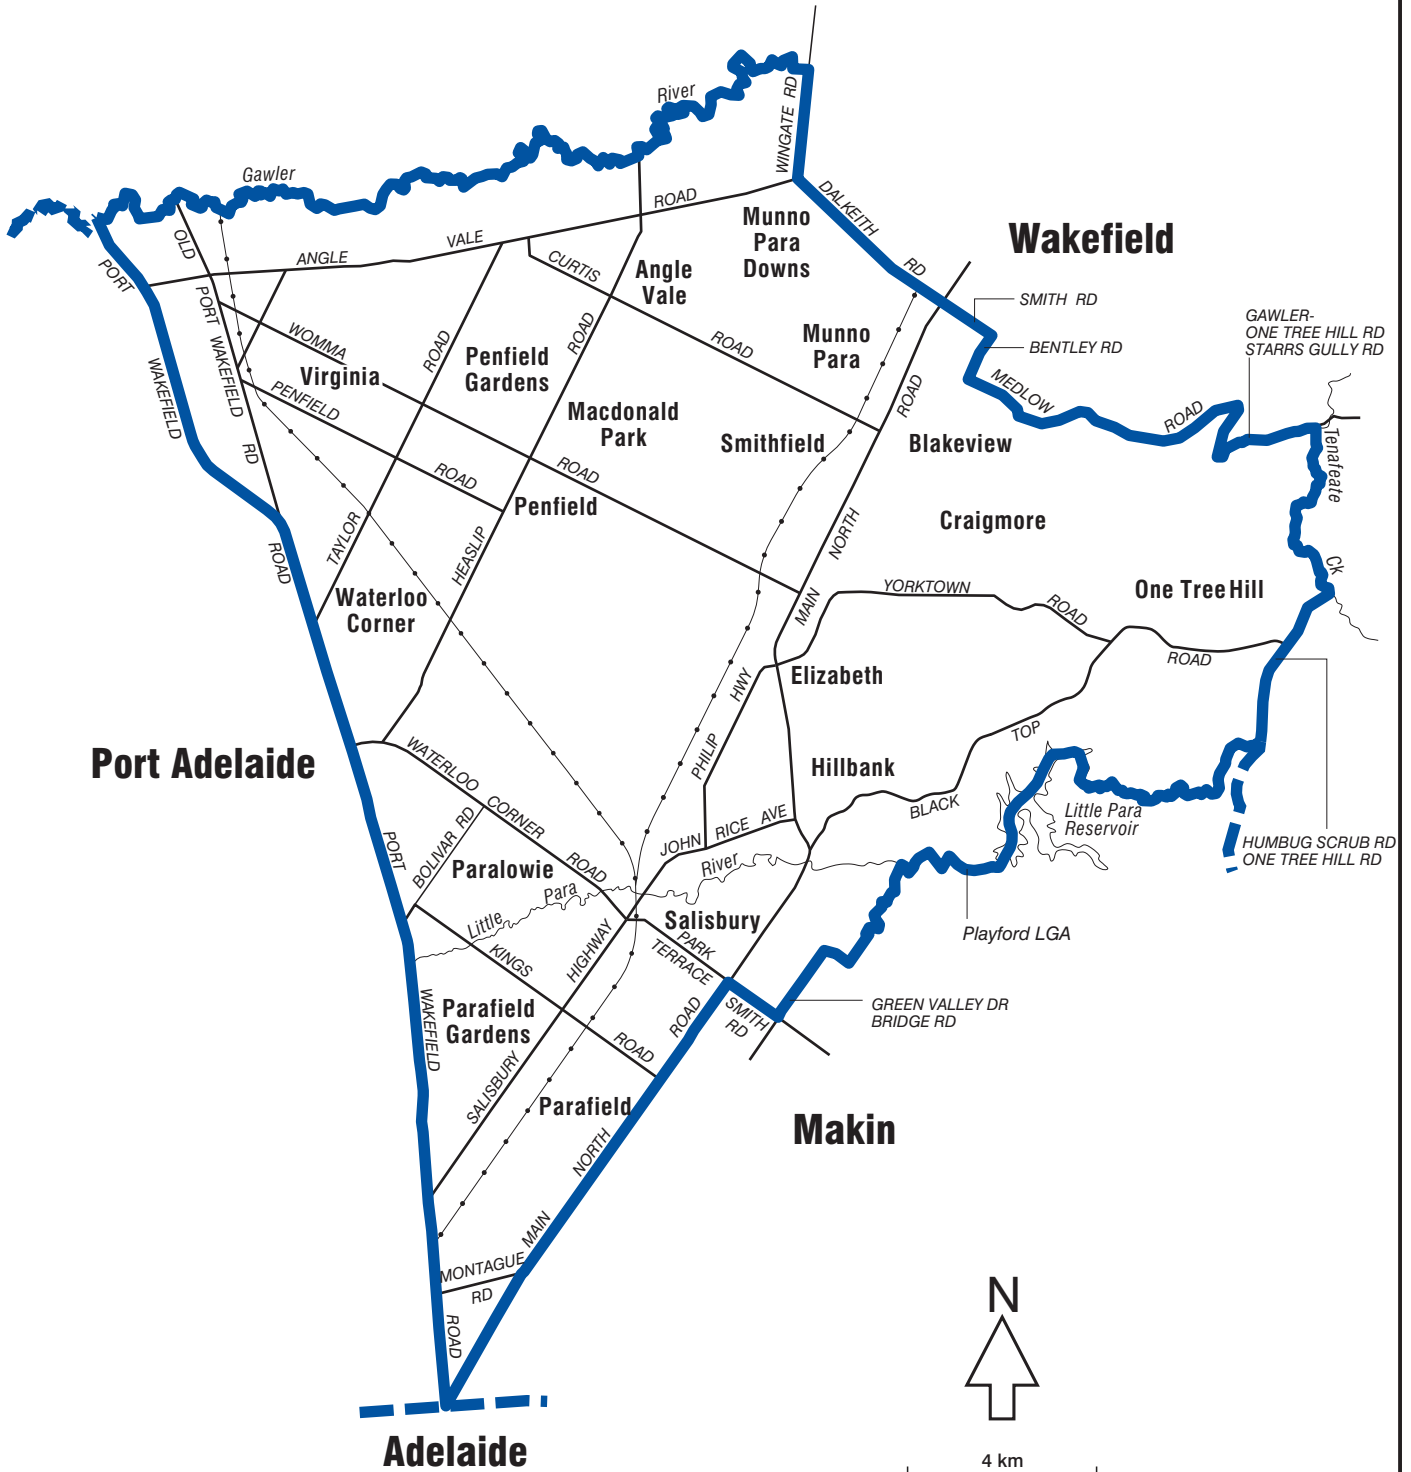

COMMONWEALTH ELECTORAL DIVISION OF **BONYTHON**

- Divisional boundary
- Adjoining divisional boundary
- Division area 269 sq km

1999

Australian Electoral Commission **AEC**