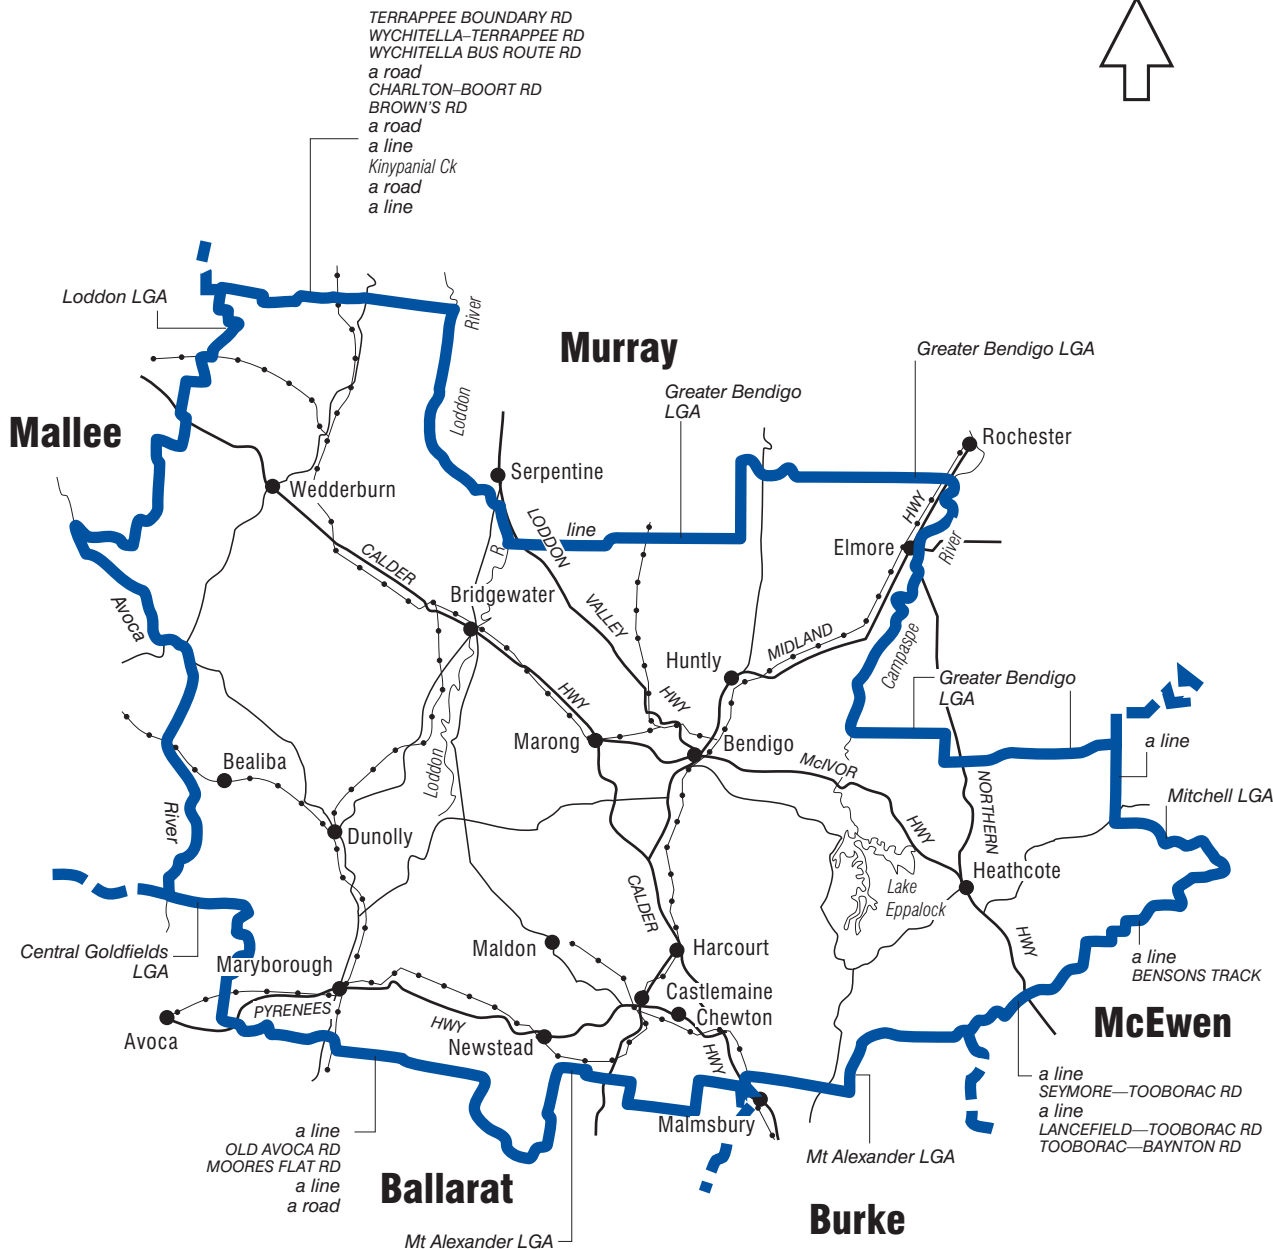

COMMONWEALTH ELECTORAL DIVISION OF **BENDIGO**

Note: Federal Redistribution finalised in 1994.
Local Government Area descriptions are January 2001.

1995

Australian Electoral Commission

AEC

Divisional boundary

Approximate scale

Adjoining Divisional boundary

Division area

9939 sq km

MAP PRODUCED BY
SINCLAIR KNIGHT MERZ
SPATIAL DIVISION