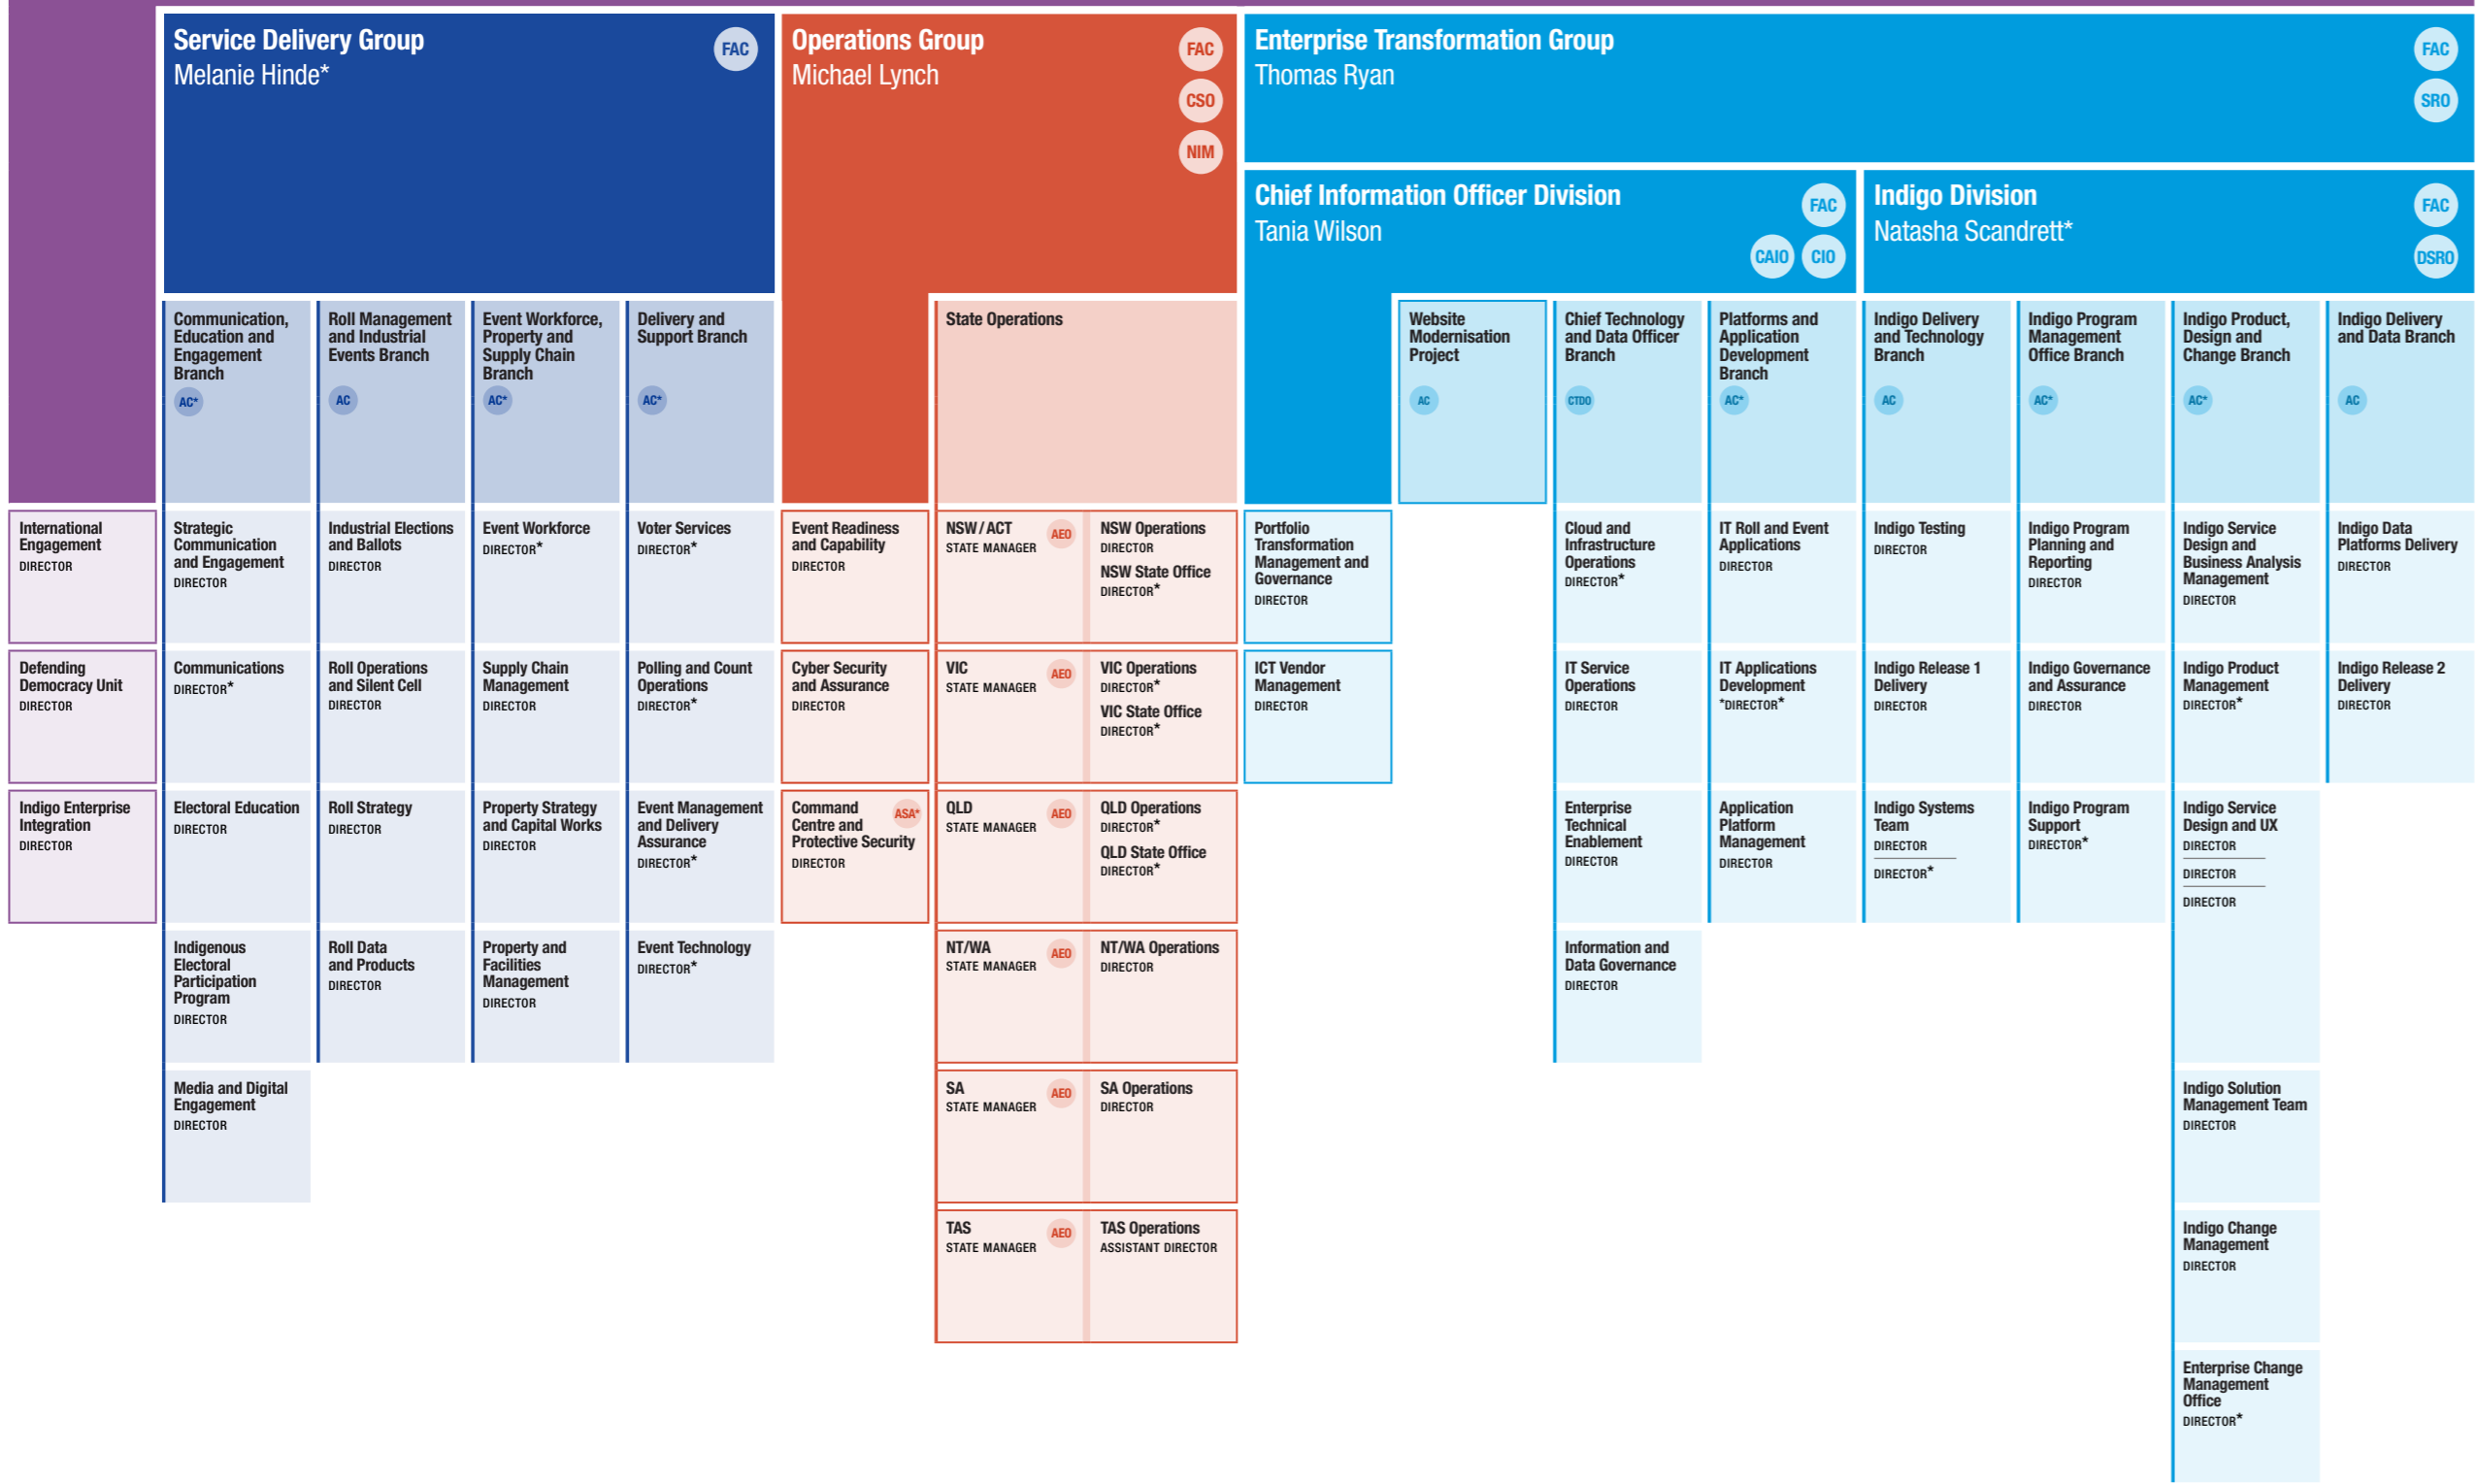

- AC Assistant Commissioner
 - AEO Australian Electoral Officer
 - ASA Agency Security Advisor
 - CAIO Chief Artificial Intelligence Officer
 - CFD Chief Financial Officer
 - CIO Chief Information Officer
 - CISO Chief Information Security Officer
 - CLO Chief Legal Officer
 - CPD Chief People Officer
 - CRO Chief Risk Officer
 - CSO Chief Sustainability Officer
 - CSO Chief Security Officer
 - CTDO Chief Technology and Data Officer
 - DSRO Deputy Senior Responsible Officer
 - FAC First Assistant Commissioner
 - NEM National Election Manager
 - NIM National Incident Manager
 - SRO Senior Responsible Officer
- CoS Chief of Staff EA Executive Assistant EO Executive Officer PA Personal Assistant *Acting arrangement

Electoral Commissioner Jeff Pope
CoS Amanda Axiak | PA Kristen Wild

Deputy Electoral Commissioner Kath Gleeson
EO Jessica Harrison | EA Priscilla Vosa*

Chief Operating Officer Rachel Houghton
EO Alex Famelis* | EA Losana Vosa*