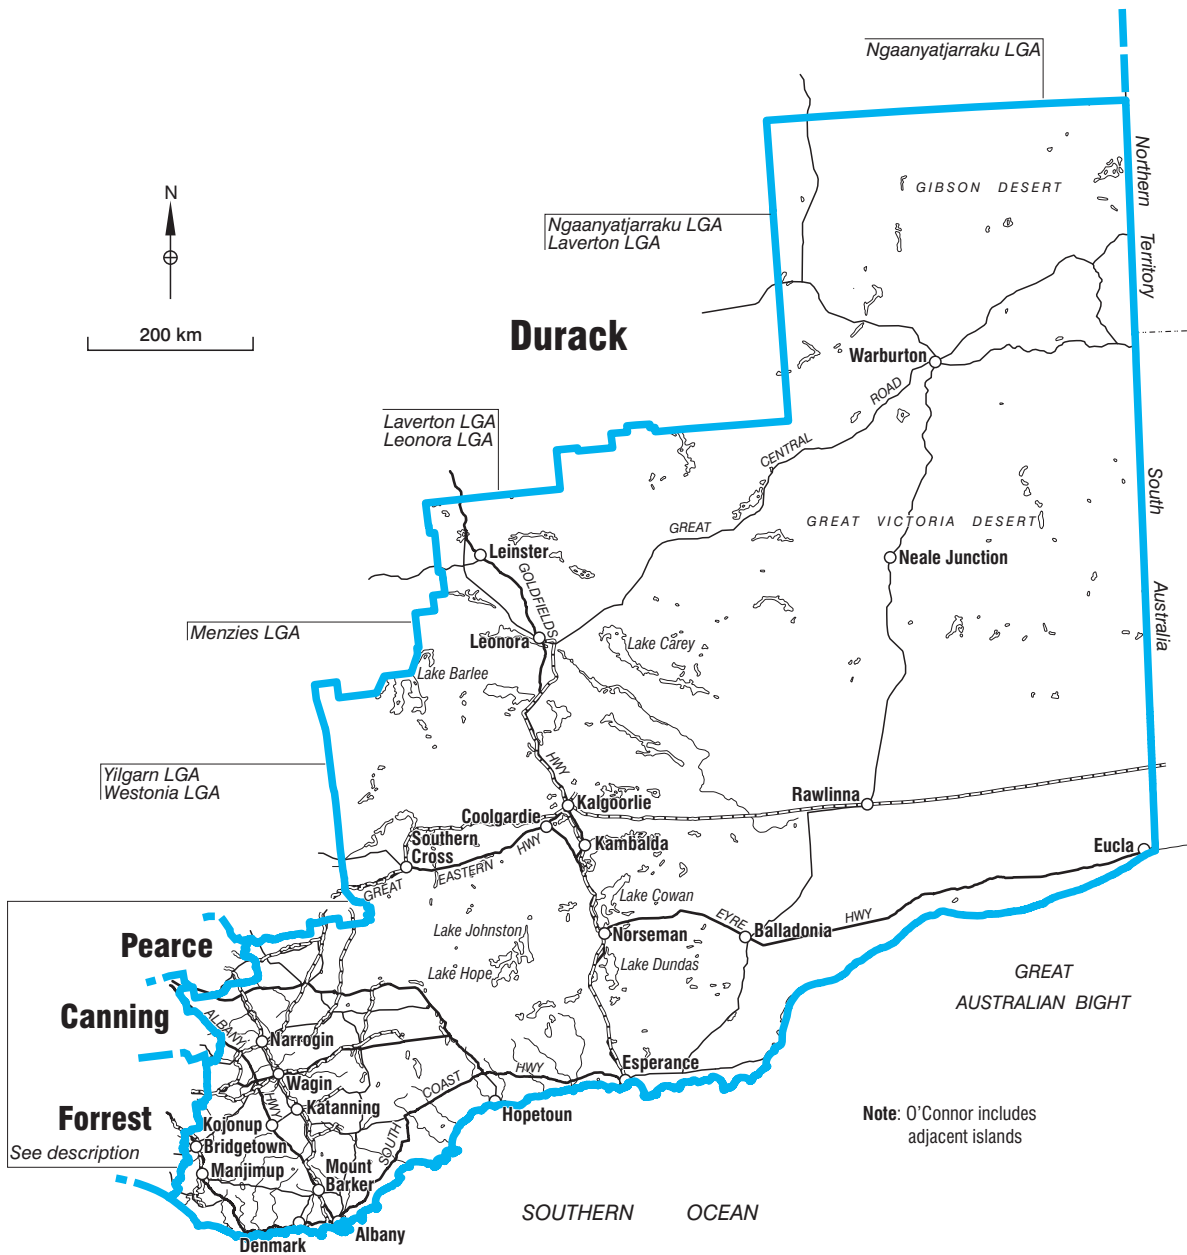

COMMONWEALTH ELECTORAL DIVISION OF O'CONNOR

Description: Yilgarn LGA, Narembeen LGA, Bruce Rock LGA, Quairading LGA, Brookton LGA, Wandering LGA, Williams LGA, West Arthur LGA, Boyup Brook LGA, Bridgetown-Greenbushes LGA, Manjimup LGA

Note: O'Connor includes adjacent islands

- Divisional boundary
- Adjoining divisional boundary
- Division area 908 954 sq km
- Railway

Note:
Federal redistribution finalised in December 2008
Local Government Area (LGA) descriptions are current at April 2008