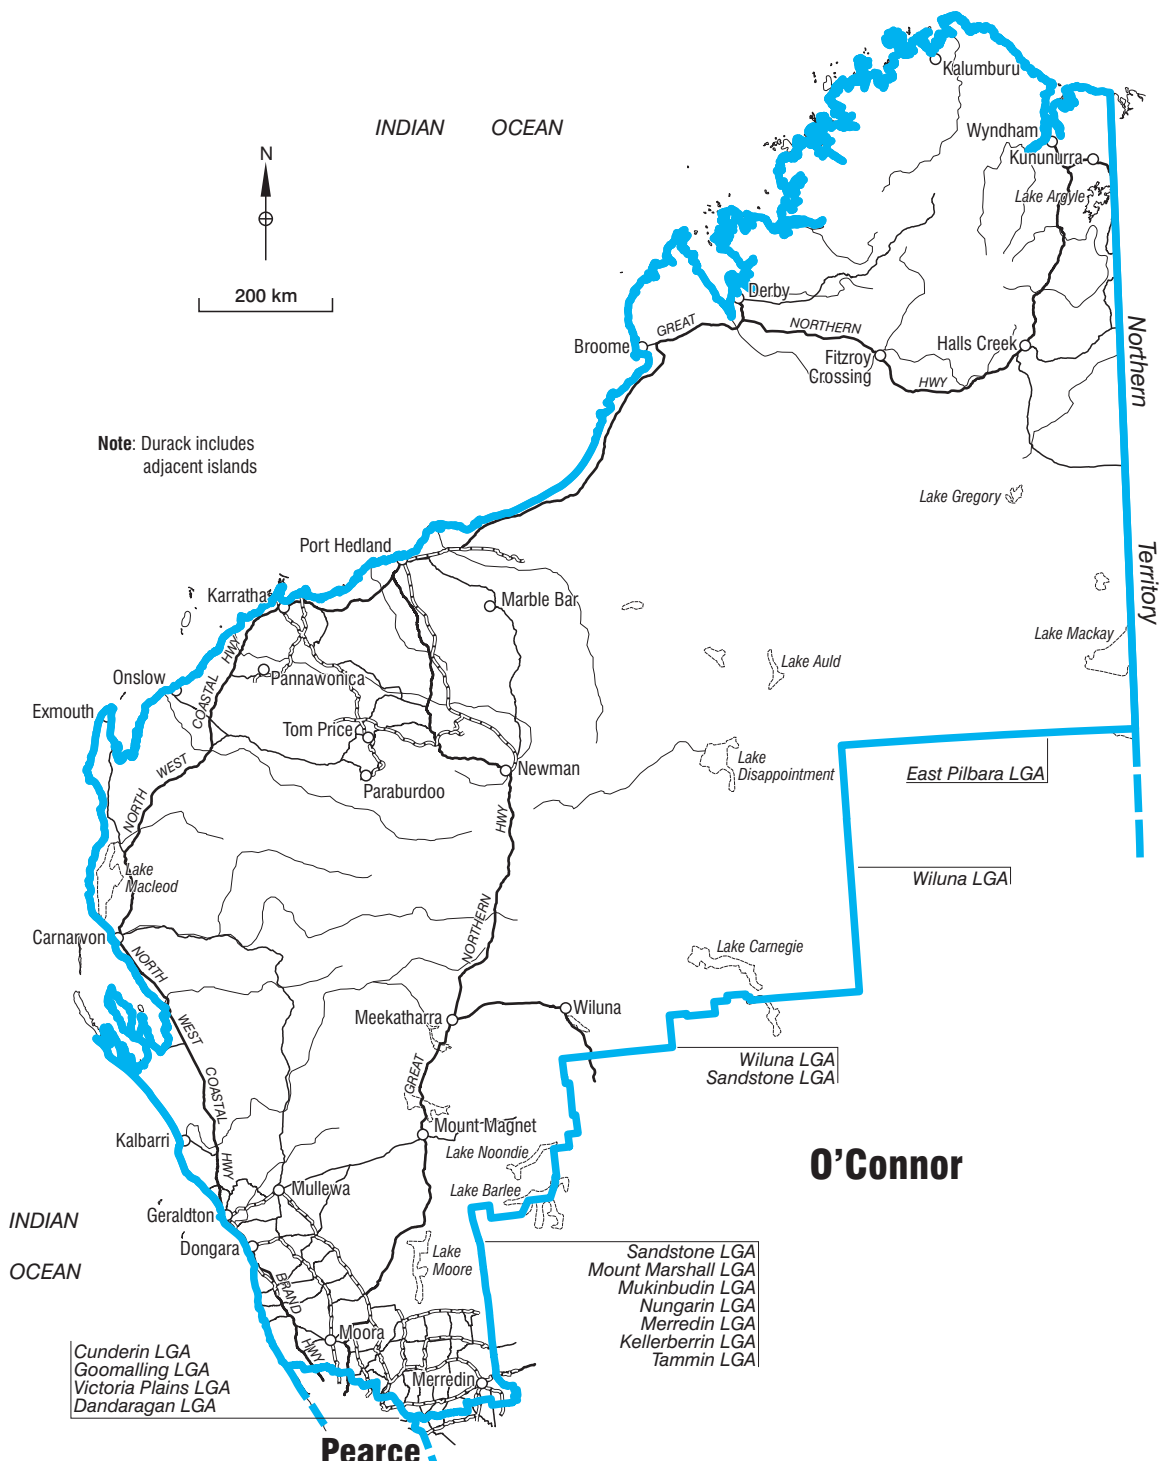

COMMONWEALTH ELECTORAL DIVISION OF **DURACK**

Note: Durack includes adjacent islands

O'Connor

Pearce

- Divisional boundary ———
- Adjoining divisional boundary - - -
- Division area 1 587 758 sq km
- Railway = = =

Note:
Federal redistribution finalised in December 2008
Local Government Area (LGA) descriptions are current at April 2008