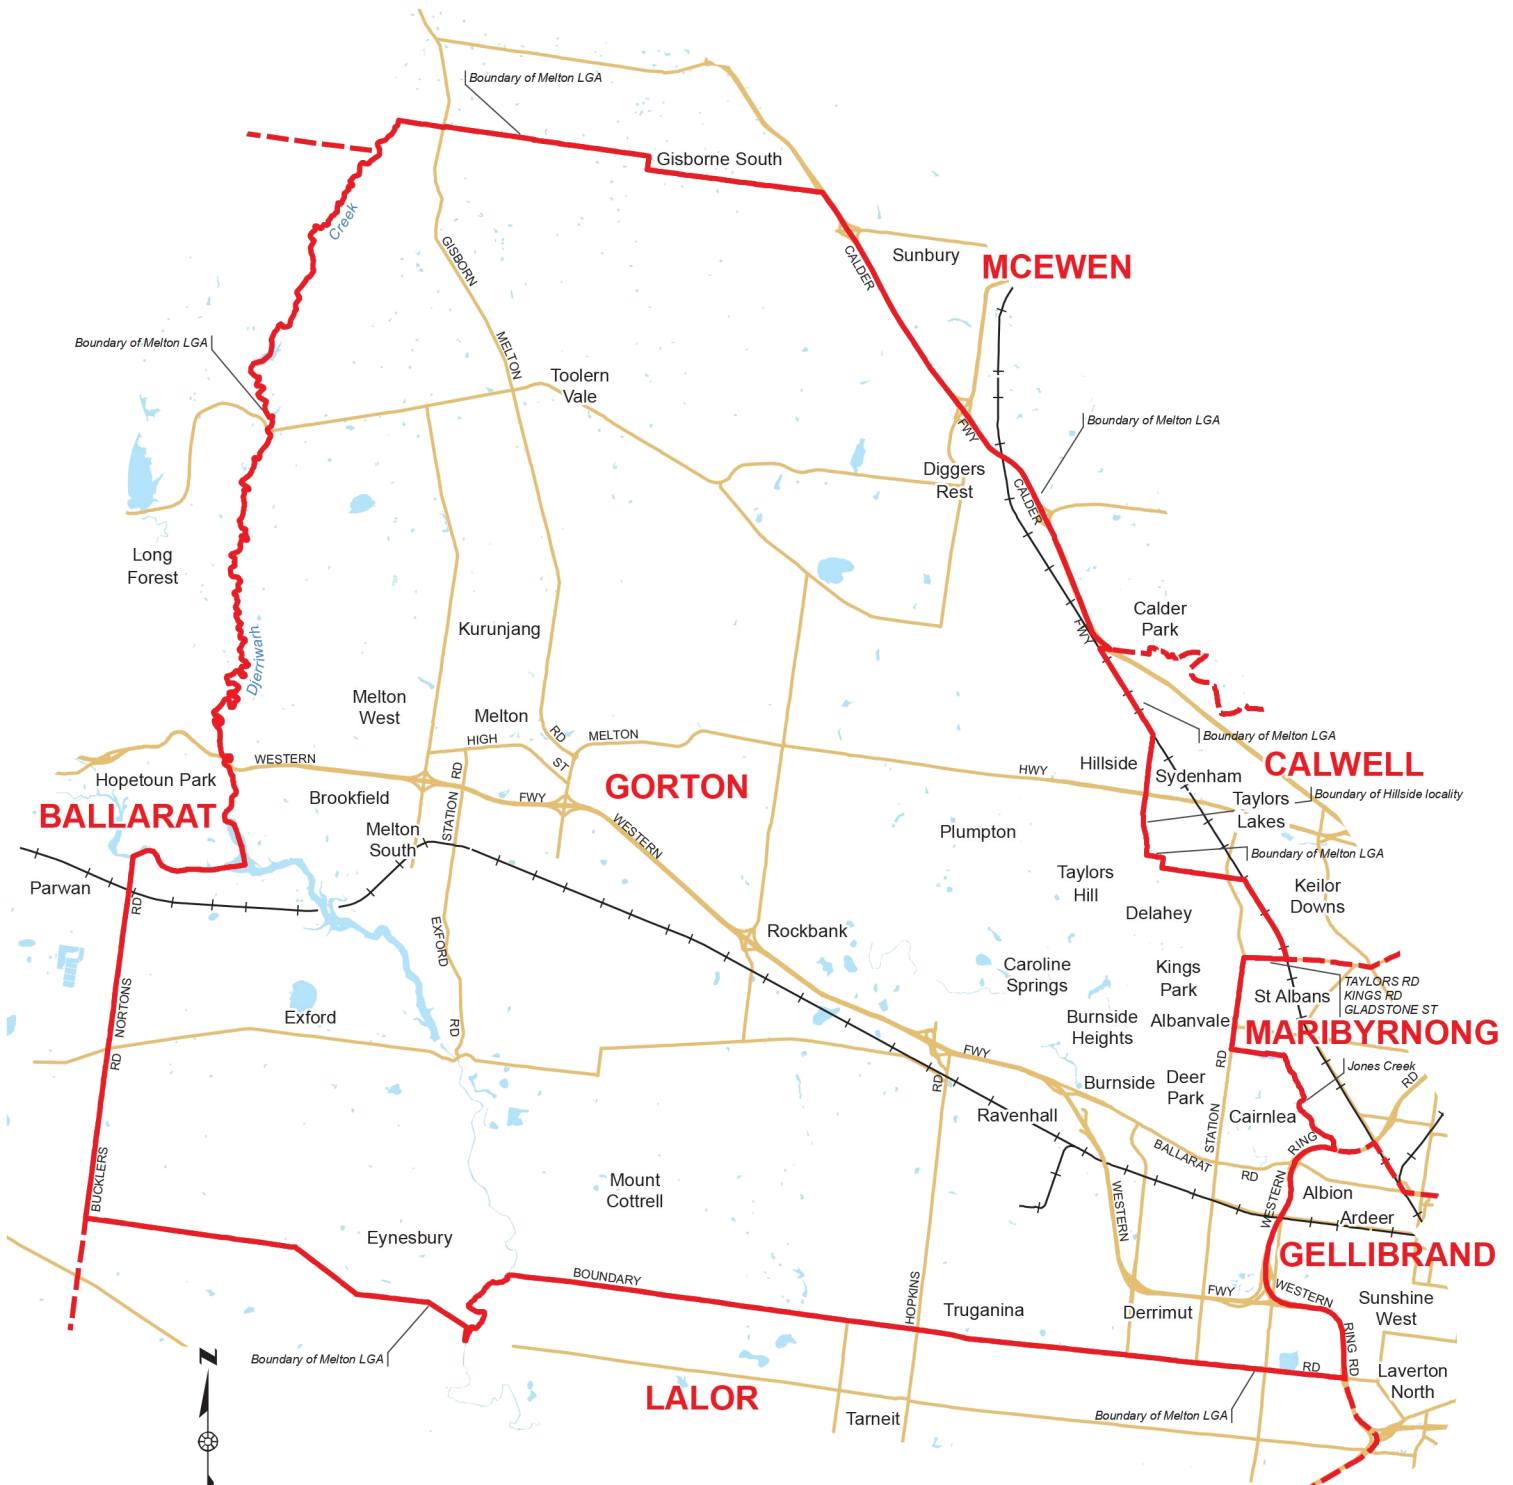

# GORTON

Boundary gazetted 24 December 2010

Divisional boundary   
 Adjoining boundary   
 Size of division 562 sq km

**Note:**  
 Local Government Area (LGA) descriptions are current to 2010.  
 Federal electoral boundaries follow the centre of features unless otherwise advised.