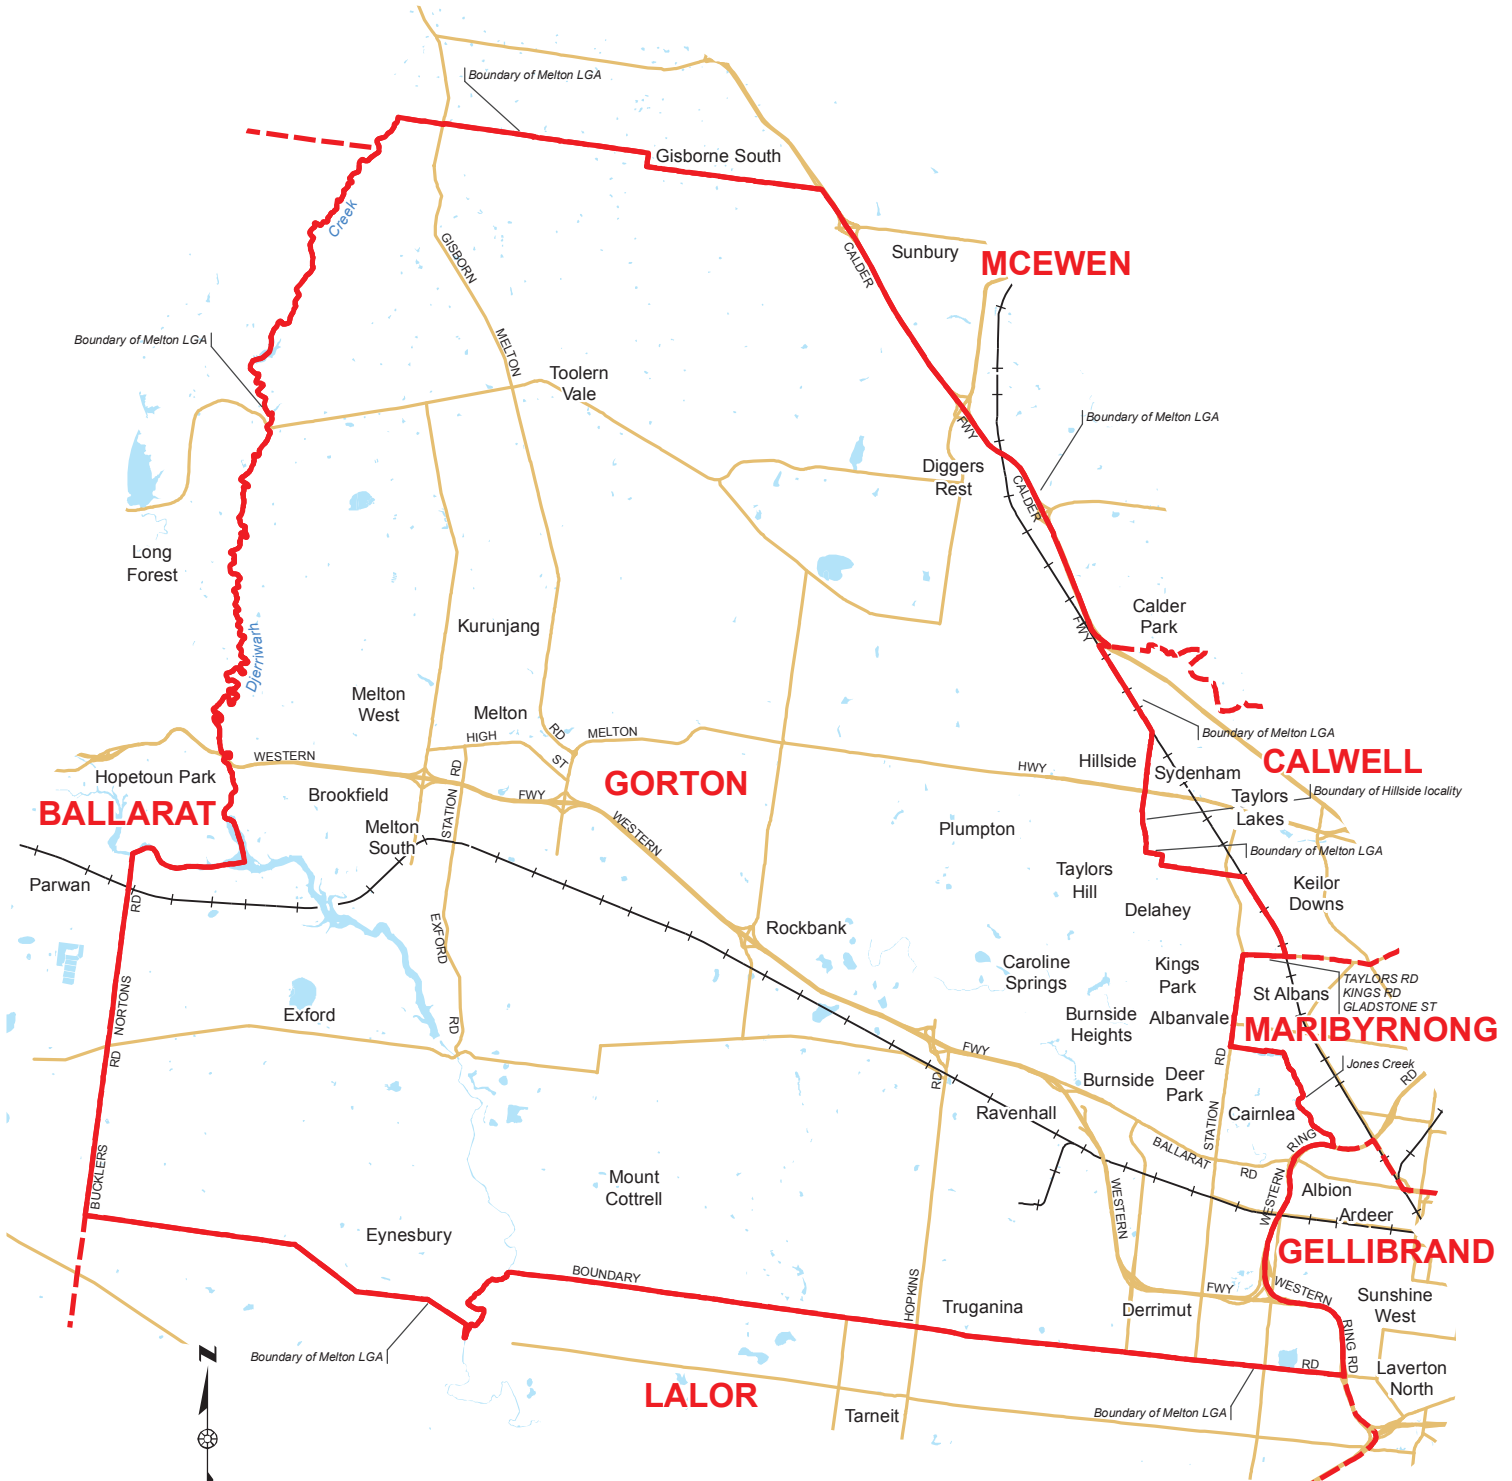

GORTON

Boundary gazetted 24 December 2010

Divisional boundary
 Adjoining boundary

Size of division 562 sq km

Note:
 Local Government Area (LGA) descriptions are current to 2010. Federal electoral boundaries follow the centre of features unless otherwise advised.