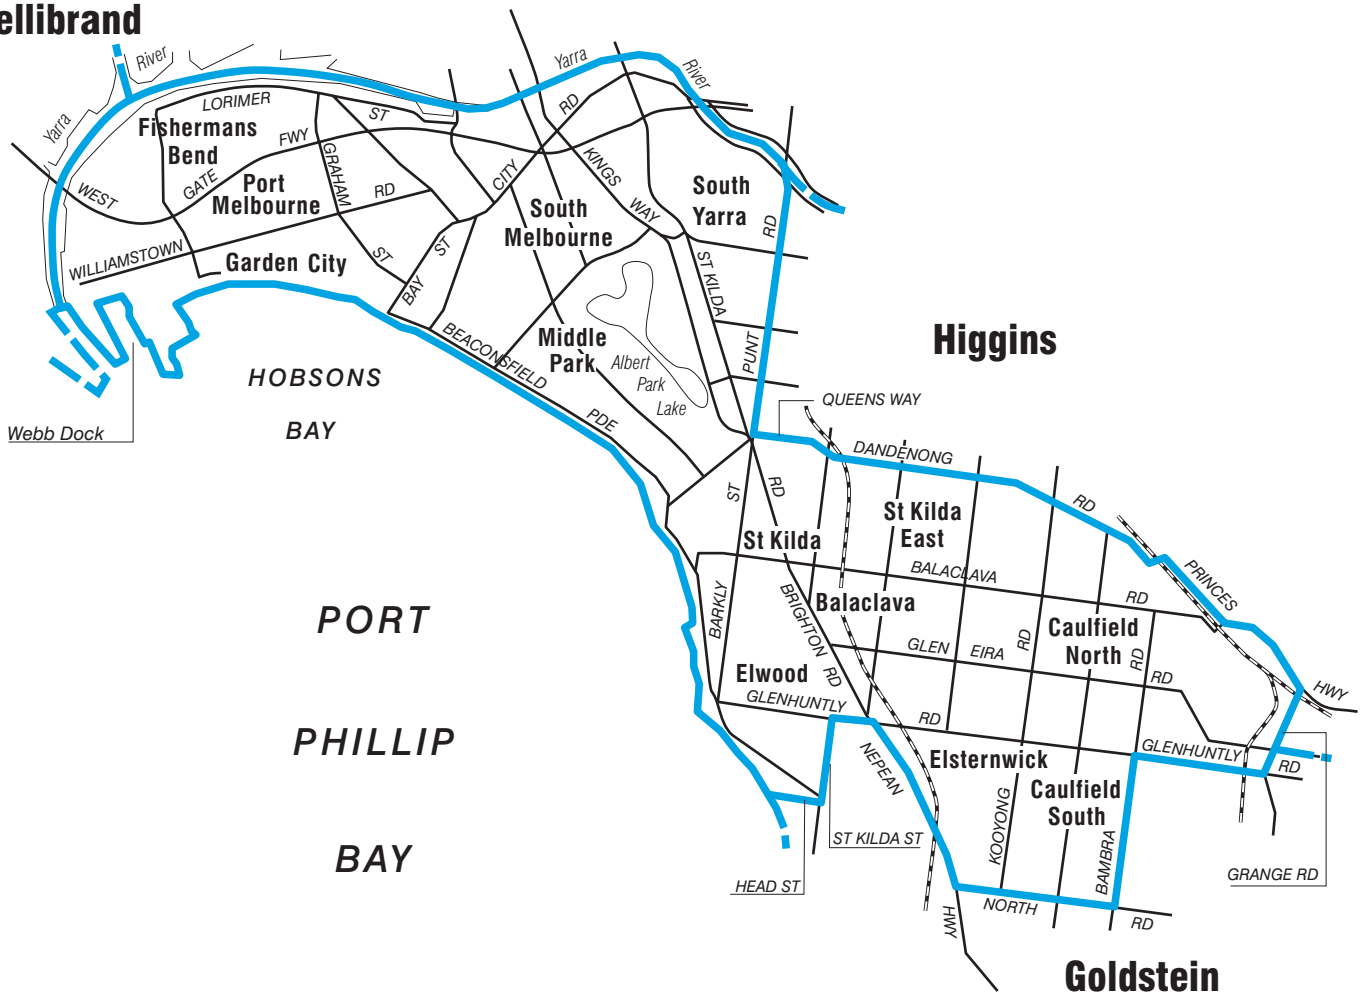

# MELBOURNE PORTS

2 km

Gellibrand

Melbourne

Higgins

Goldstein

- Divisional boundary
- Adjoining Divisional boundary
- Division area 44 sq km
- Railway line

**Note:**  
 Federal redistribution finalised in January 2003.  
 Local Government Area (LGA) descriptions are current at November 2002