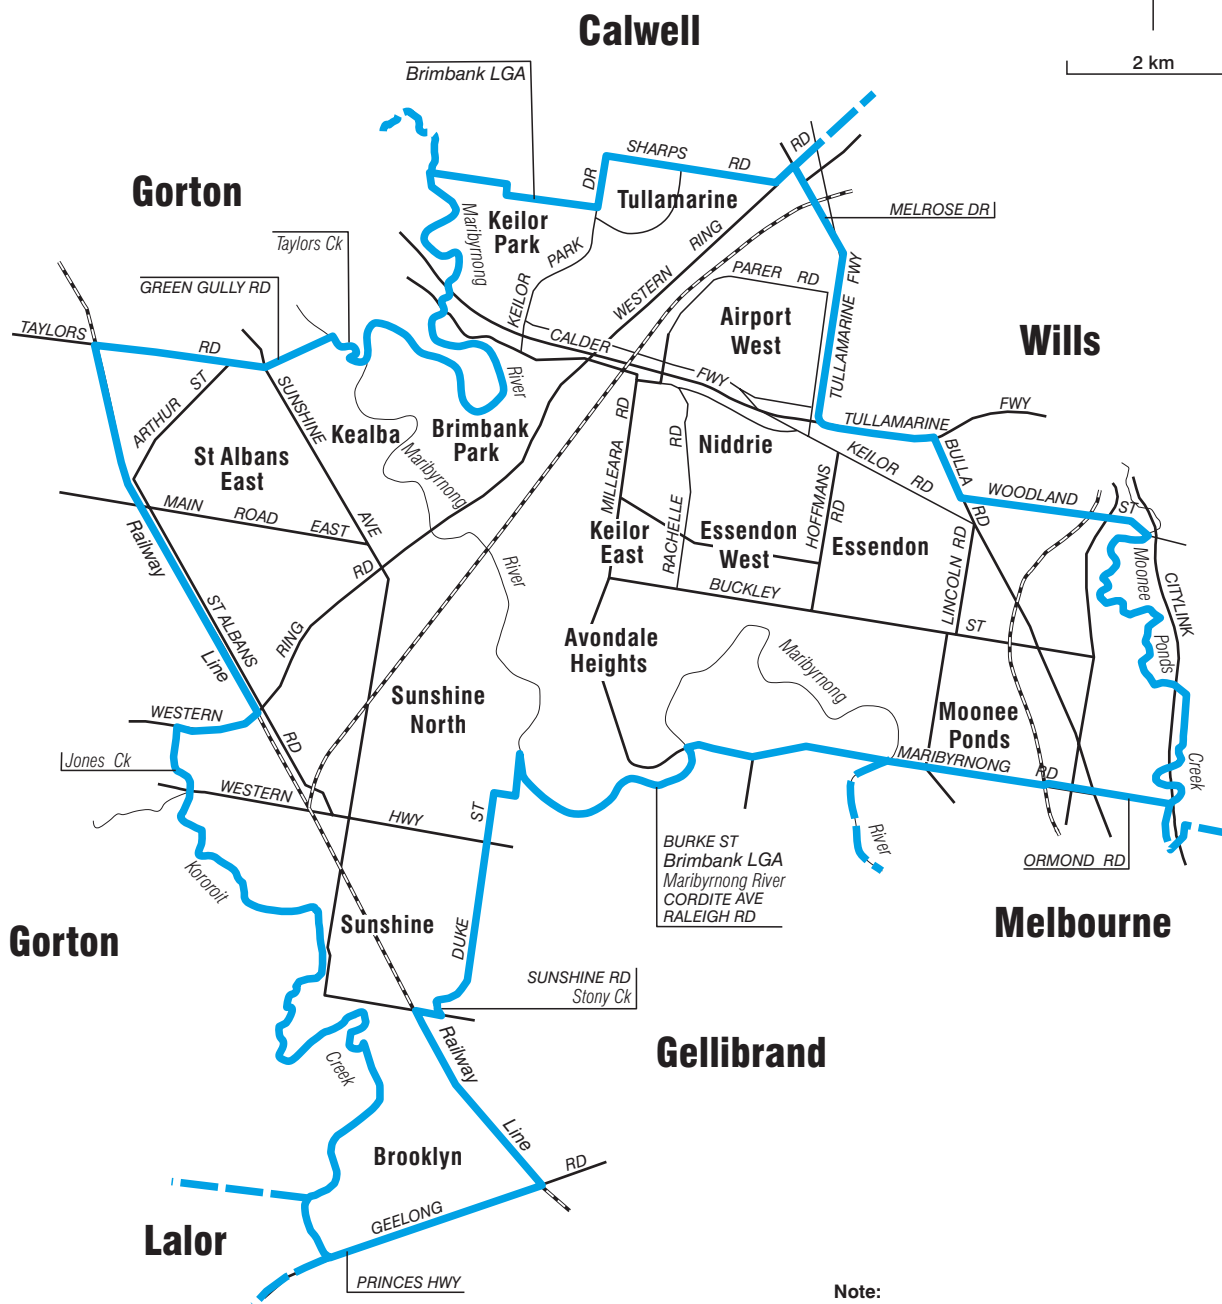

COMMONWEALTH ELECTORAL DIVISION OF MARIBYRNONG

N

2 km

Note:

Federal redistribution finalised in January 2003.

Local Government Area (LGA) descriptions are current at November 2002

- Divisional boundary
- Adjoining Divisional boundary
- Division area 71 sq km
- Railway line