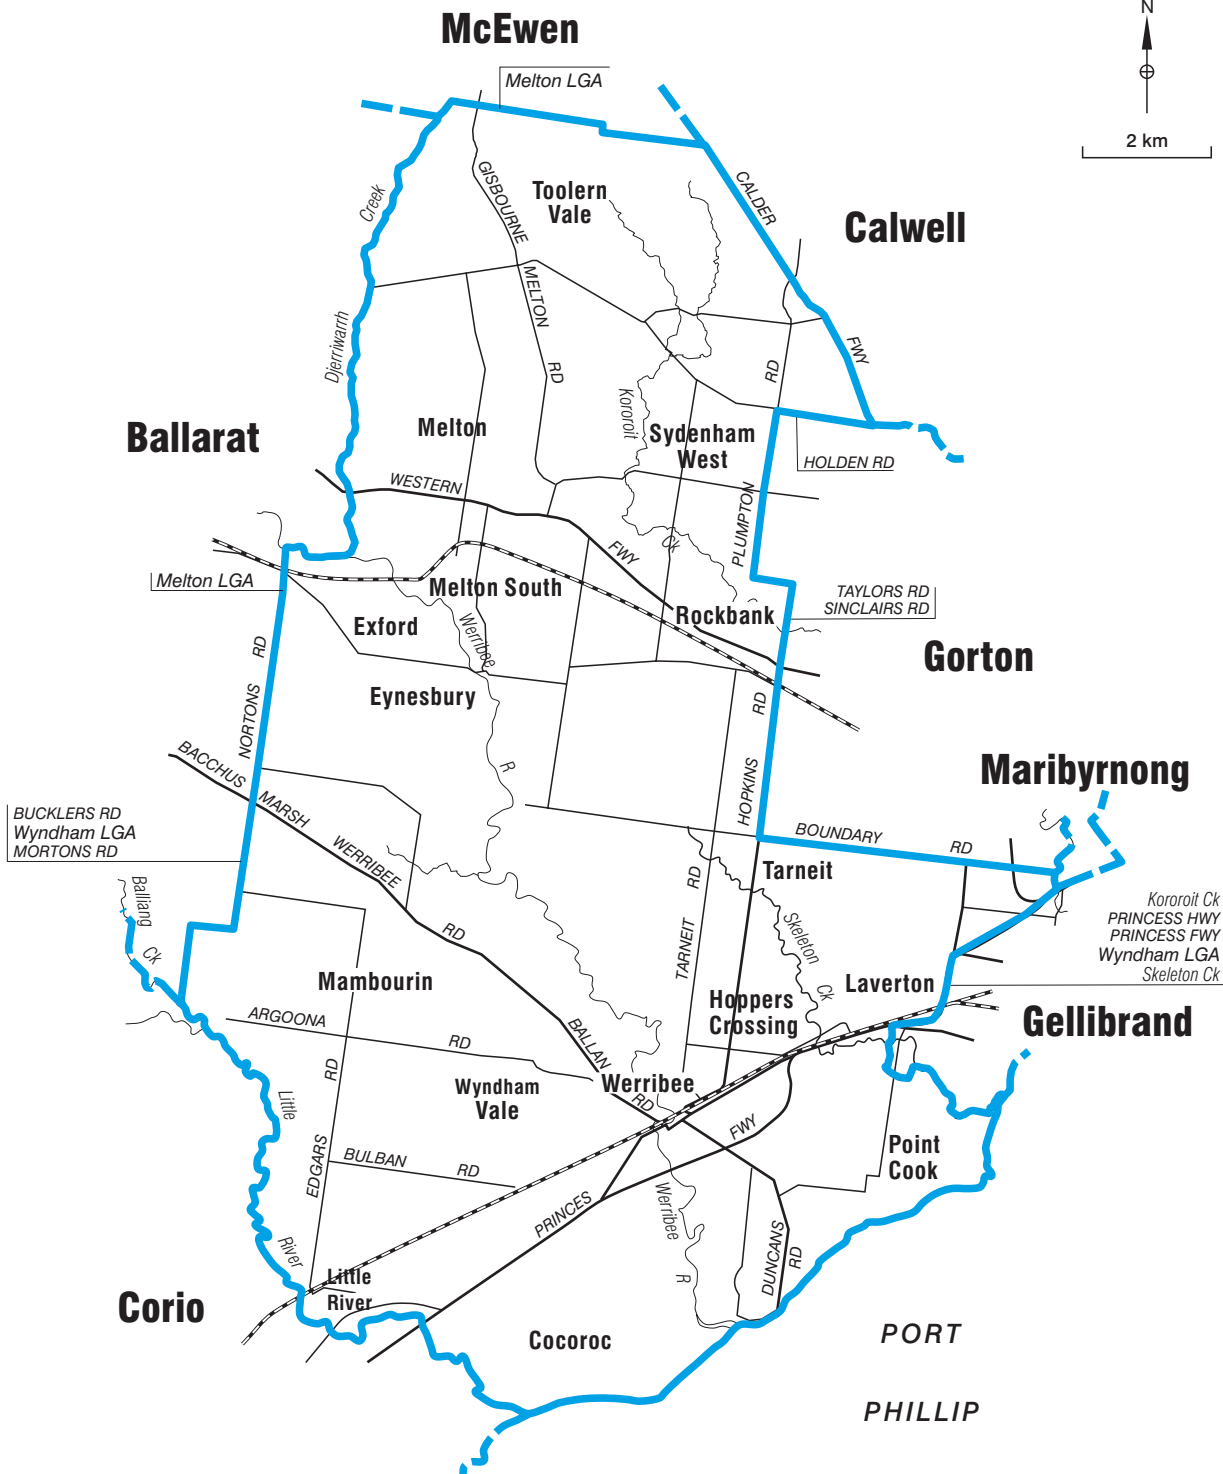

# COMMONWEALTH ELECTORAL DIVISION OF **LALOR**

N

Kororoit Ck  
 PRINCESS HWY  
 PRINCESS FWY  
 Wyndham LGA  
 Skeleton Ck

- Divisional boundary ———
- Adjoining Divisional boundary - - -
- Division area 991 sq km
- Railway line - - - - -

**Note:**  
 Federal redistribution finalised in January 2003.  
 Local Government Area (LGA) descriptions are current  
 at November 2002