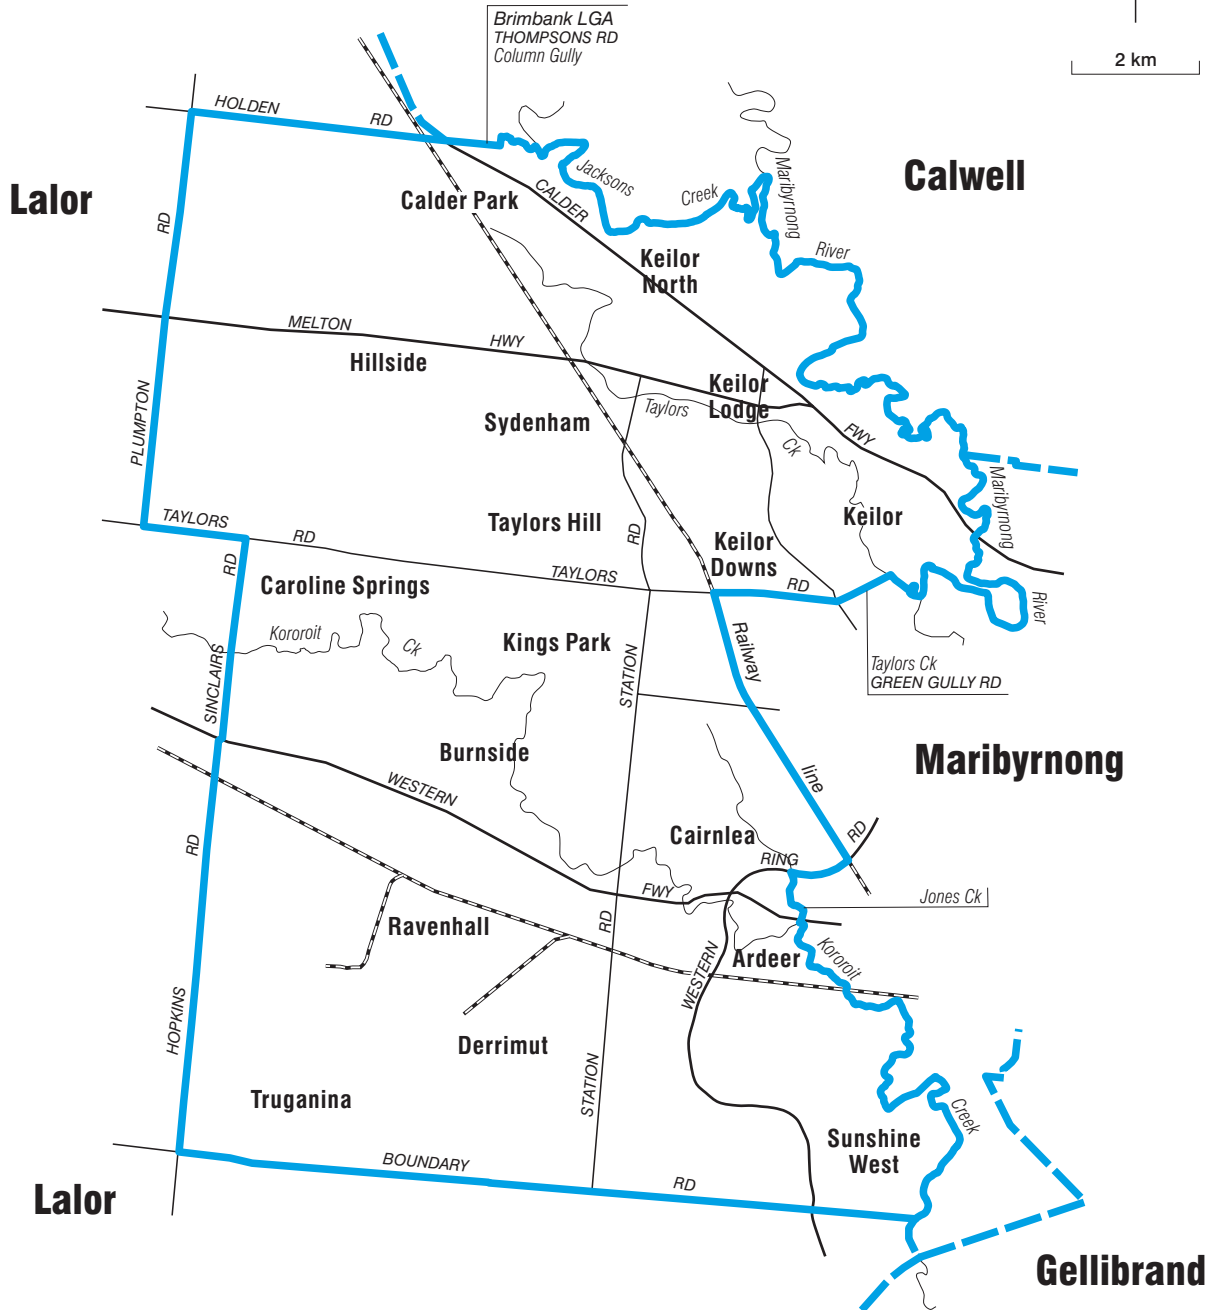

COMMONWEALTH ELECTORAL DIVISION OF GORTON

2 km

- Divisional boundary
- Adjoining Divisional boundary
- Division area 166 sq km
- Railway line

Note:
Federal redistribution finalised in January 2003.
Local Government Area (LGA) descriptions are current at November 2002