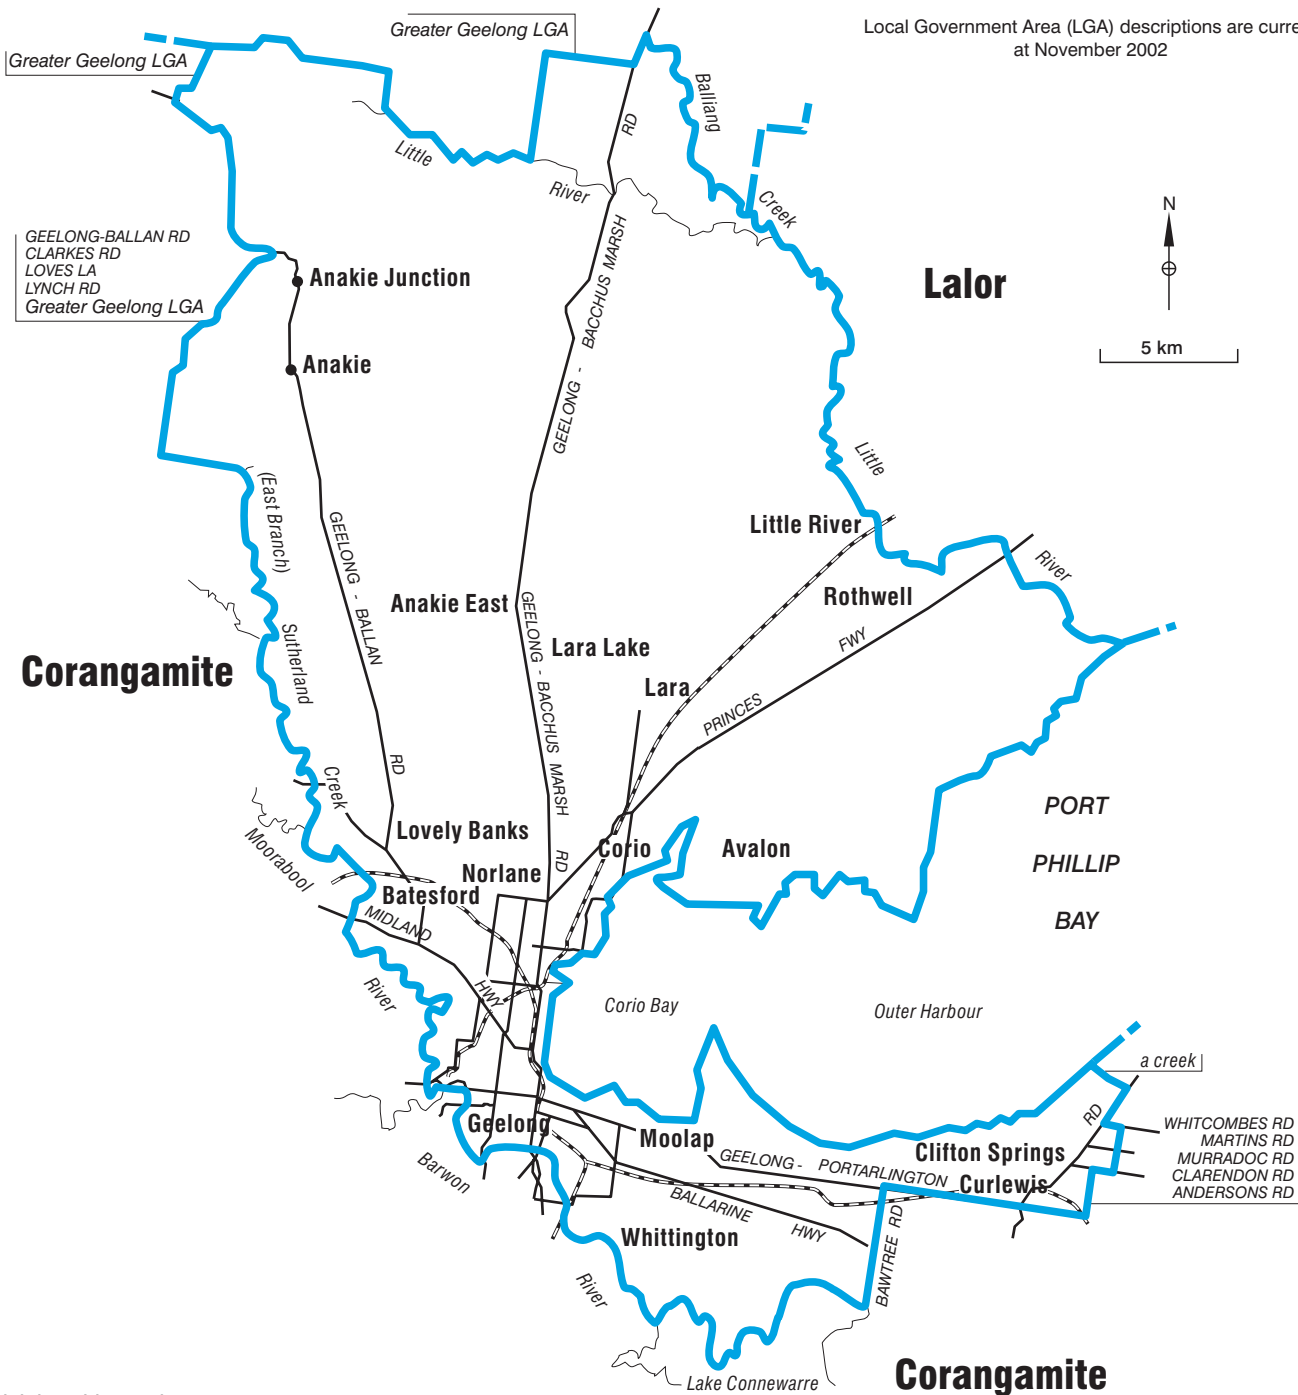

COMMONWEALTH ELECTORAL DIVISION OF CORIO

Ballarat

Note:

Federal redistribution finalised in January 2003.

Local Government Area (LGA) descriptions are current at November 2002

- Divisional boundary
- Adjoining Divisional boundary
- Division area 815 sq km
- Railway line