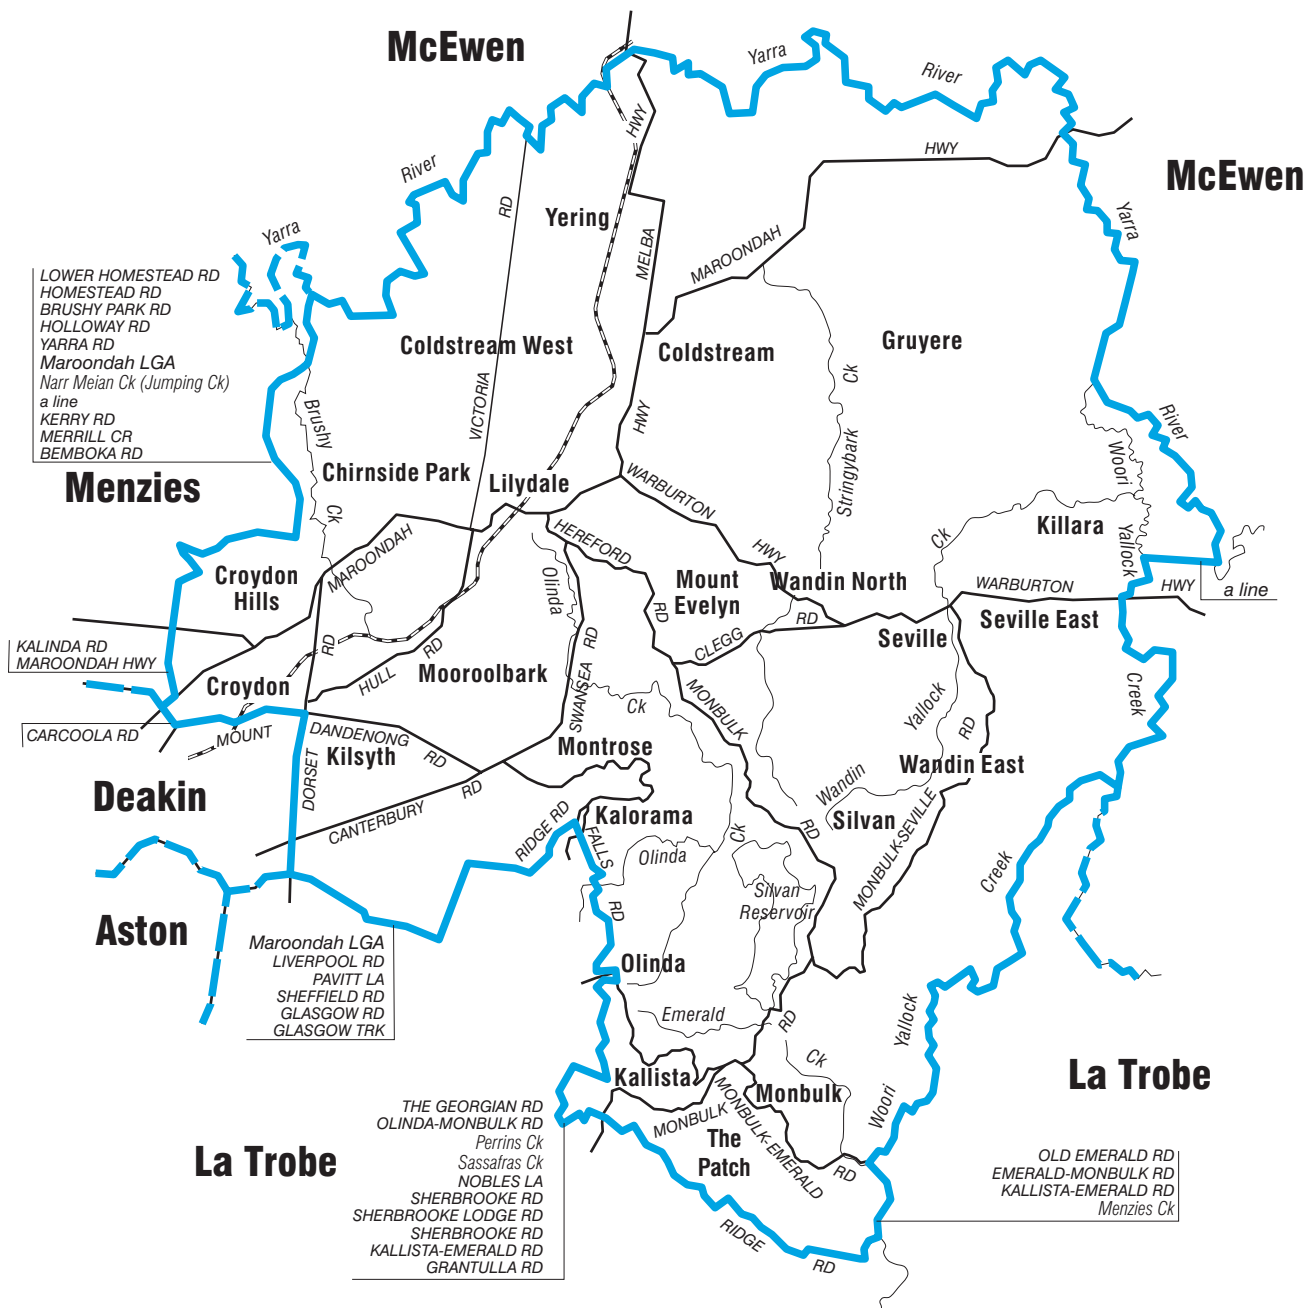

COMMONWEALTH ELECTORAL DIVISION OF CASEY

- Divisional boundary
- Adjoining Divisional boundary
- Division area 409 sq km
- Railway line

Note:
Federal redistribution finalised in January 2003.
Local Government Area (LGA) descriptions are current at November 2002