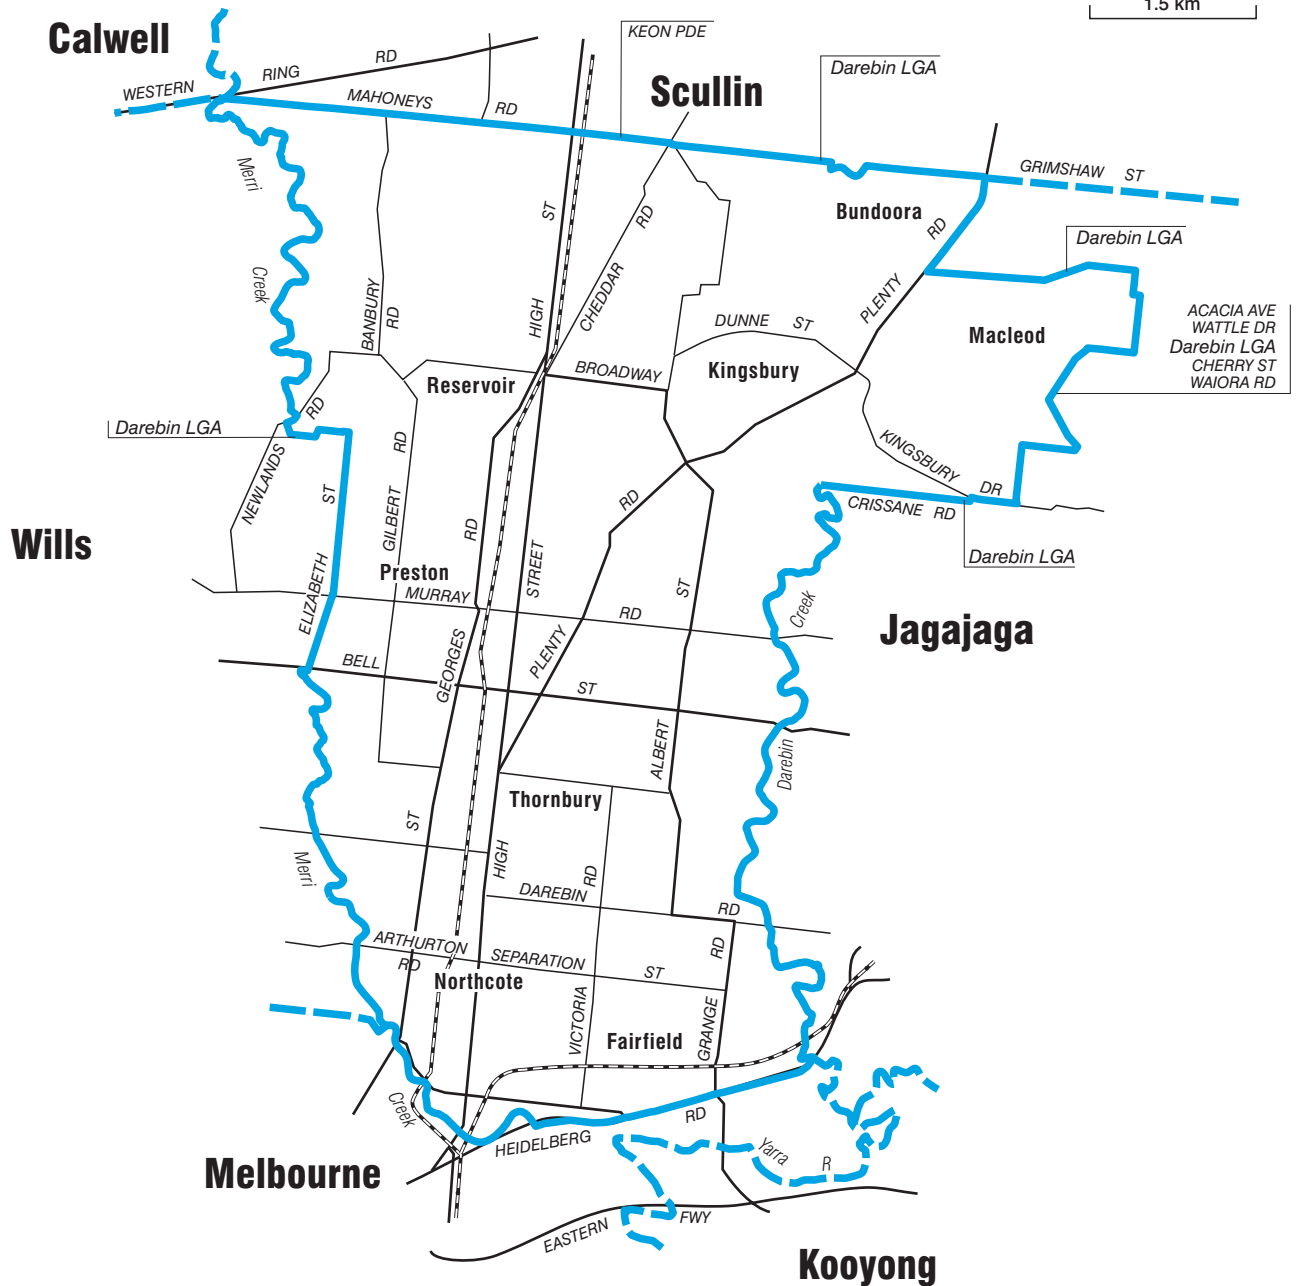

COMMONWEALTH ELECTORAL DIVISION OF **BATMAN**

1.5 km

ACACIA AVE
WATTLE DR
Darebin LGA
CHERRY ST
WAIORA RD

- Divisional boundary
- Adjoining Divisional boundary
- Division area 53 sq km
- Railway line

Note:
Federal redistribution finalised in January 2003.
Local Government Area (LGA) descriptions are current
at November 2002