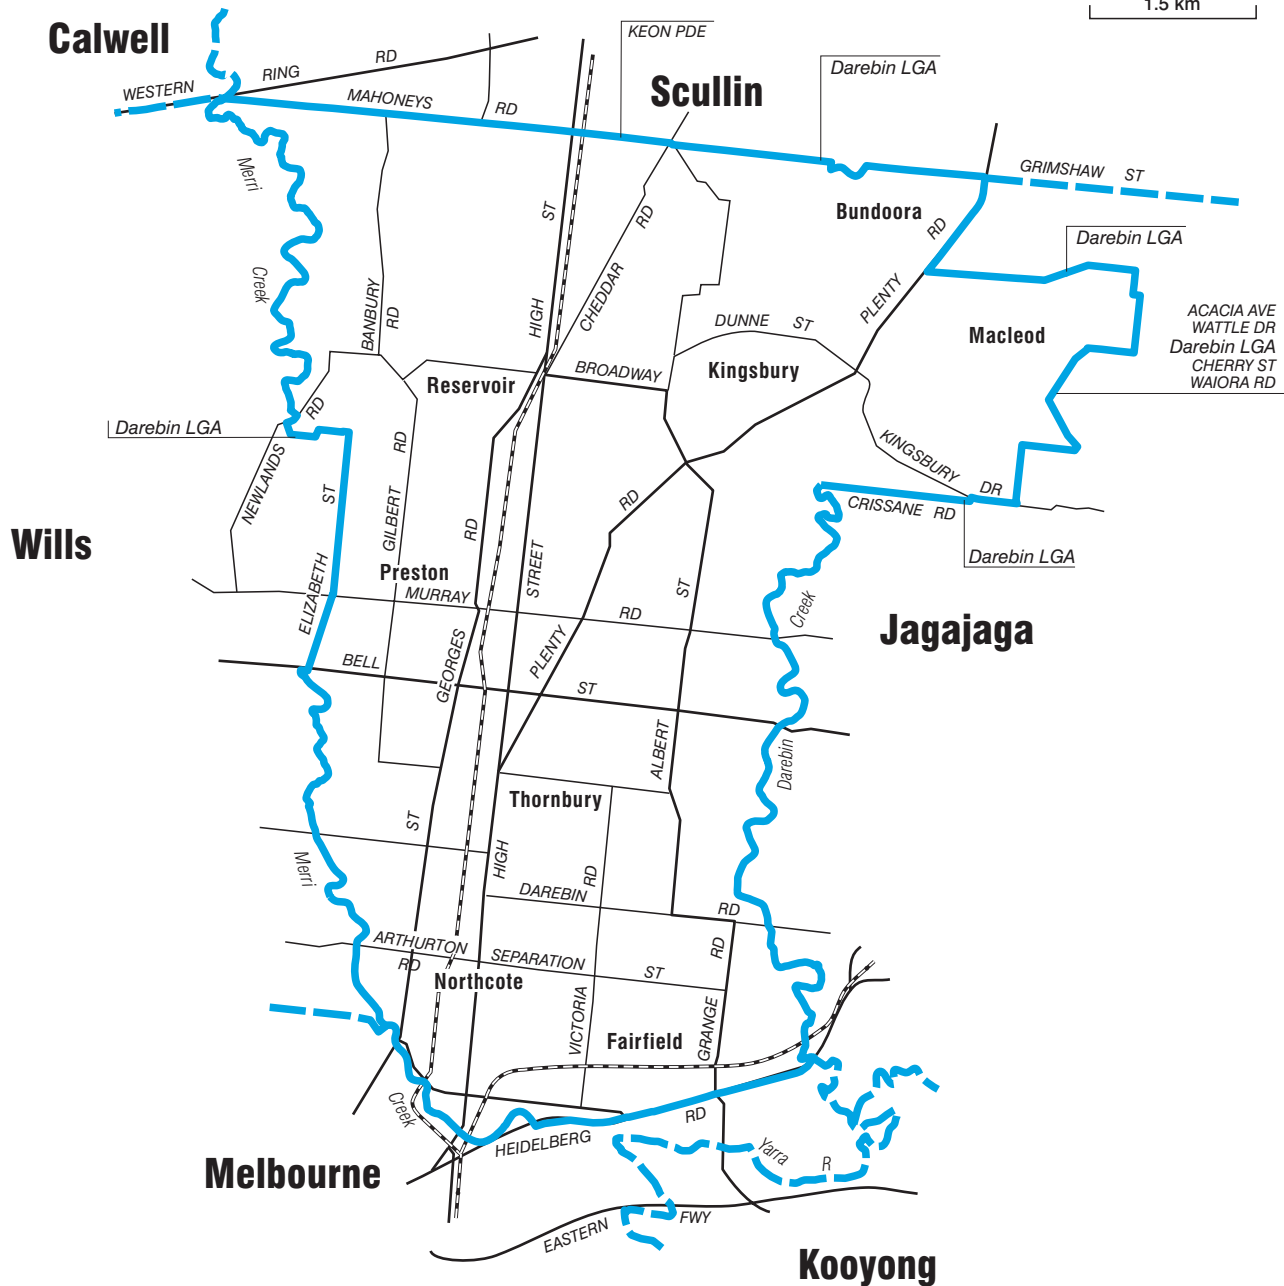

# COMMONWEALTH ELECTORAL DIVISION OF

# BATMAN

1.5 km

ACACIA AVE  
WATTLE DR  
Darebin LGA  
CHERRY ST  
WAIORA RD

- Divisional boundary
- Adjoining Divisional boundary
- Division area 53 sq km
- Railway line

**Note:**  
Federal redistribution finalised in January 2003.  
Local Government Area (LGA) descriptions are current  
at November 2002