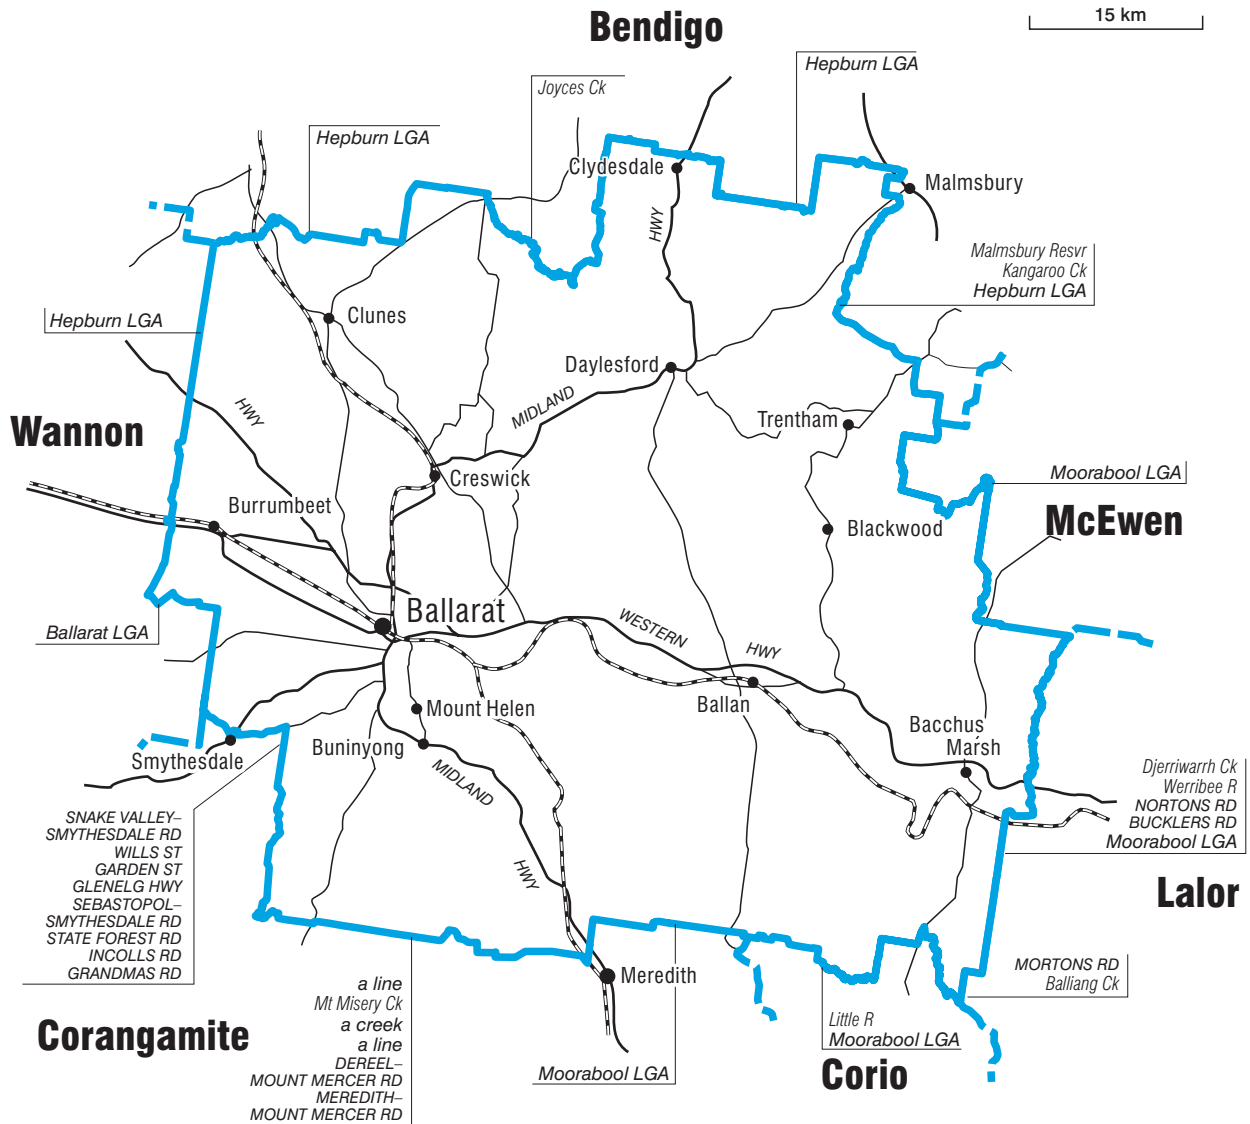

COMMONWEALTH ELECTORAL DIVISION OF
BALLARAT

15 km

Note:

Federal redistribution finalised in January 2003.

Local Government Area (LGA) descriptions are current at November 2002

- Divisional boundary
- Adjoining Divisional boundary
- Division area 4,652 sq km
- Railway line