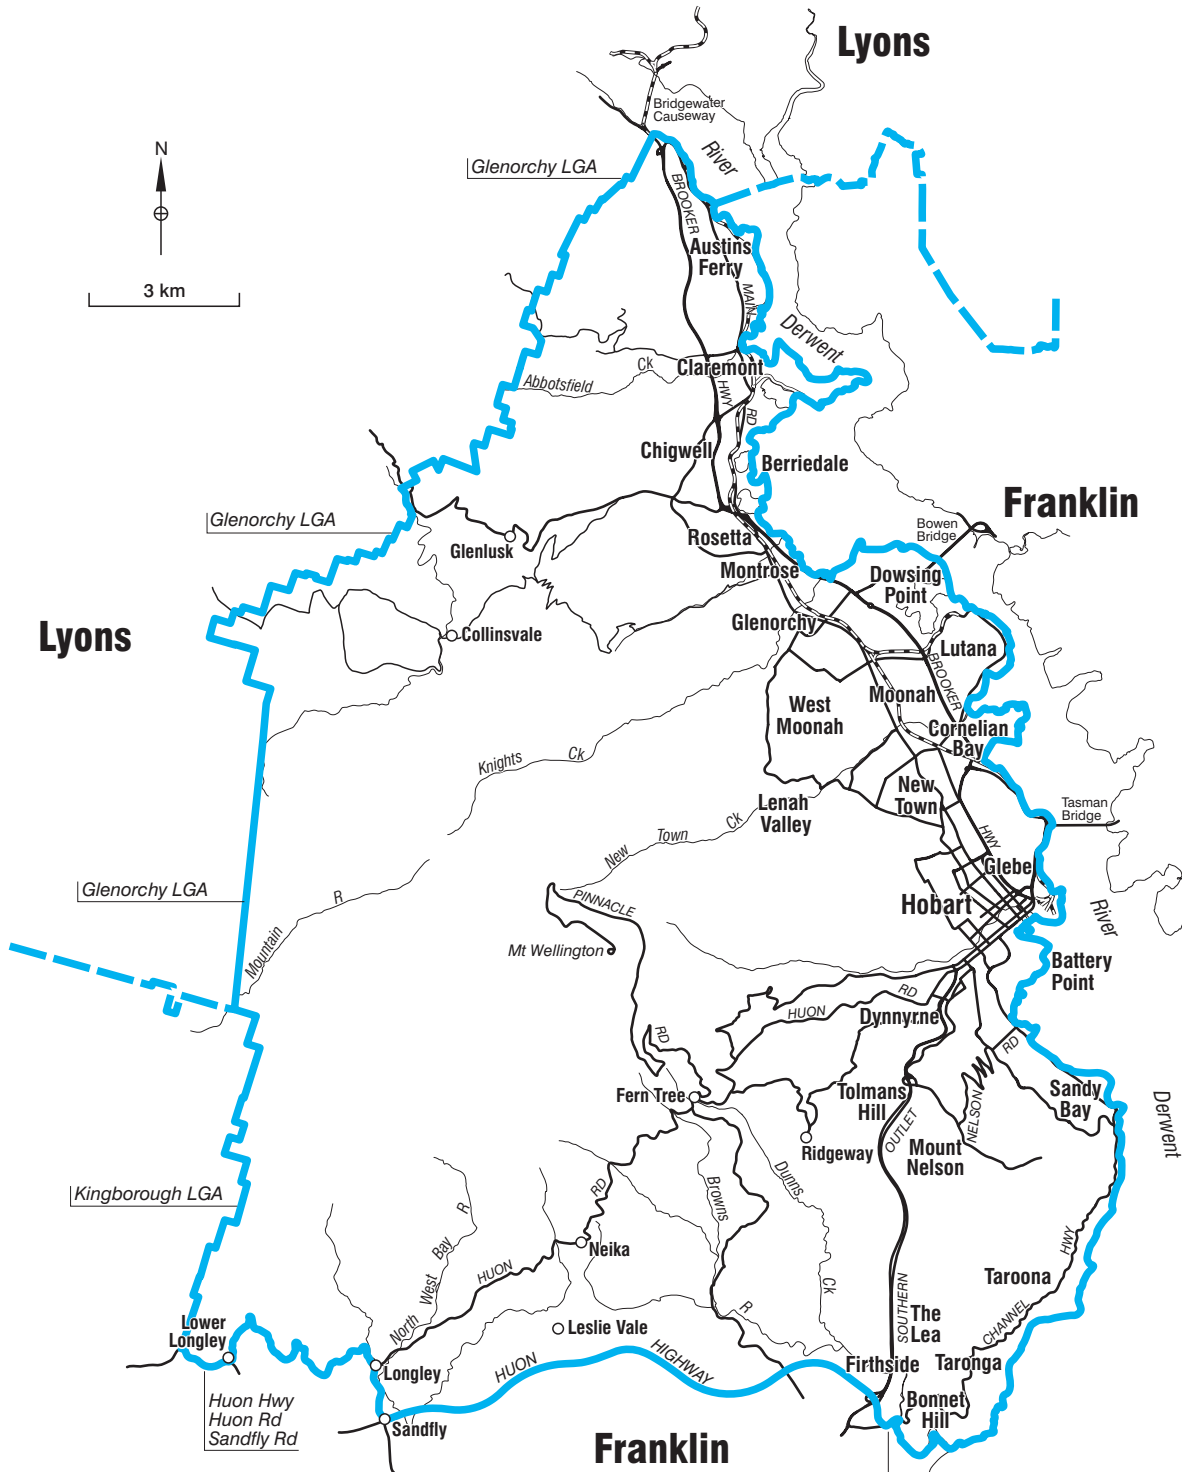

COMMONWEALTH ELECTORAL DIVISION OF DENISON

- Divisional boundary
- Adjoining divisional boundary
- Division area 289 sq km
- Railway

Southern Outlet Channel Hwy Browns R

Note:
Federal redistribution finalised in February 2009
Local Government Area (LGA) descriptions are current at 1993