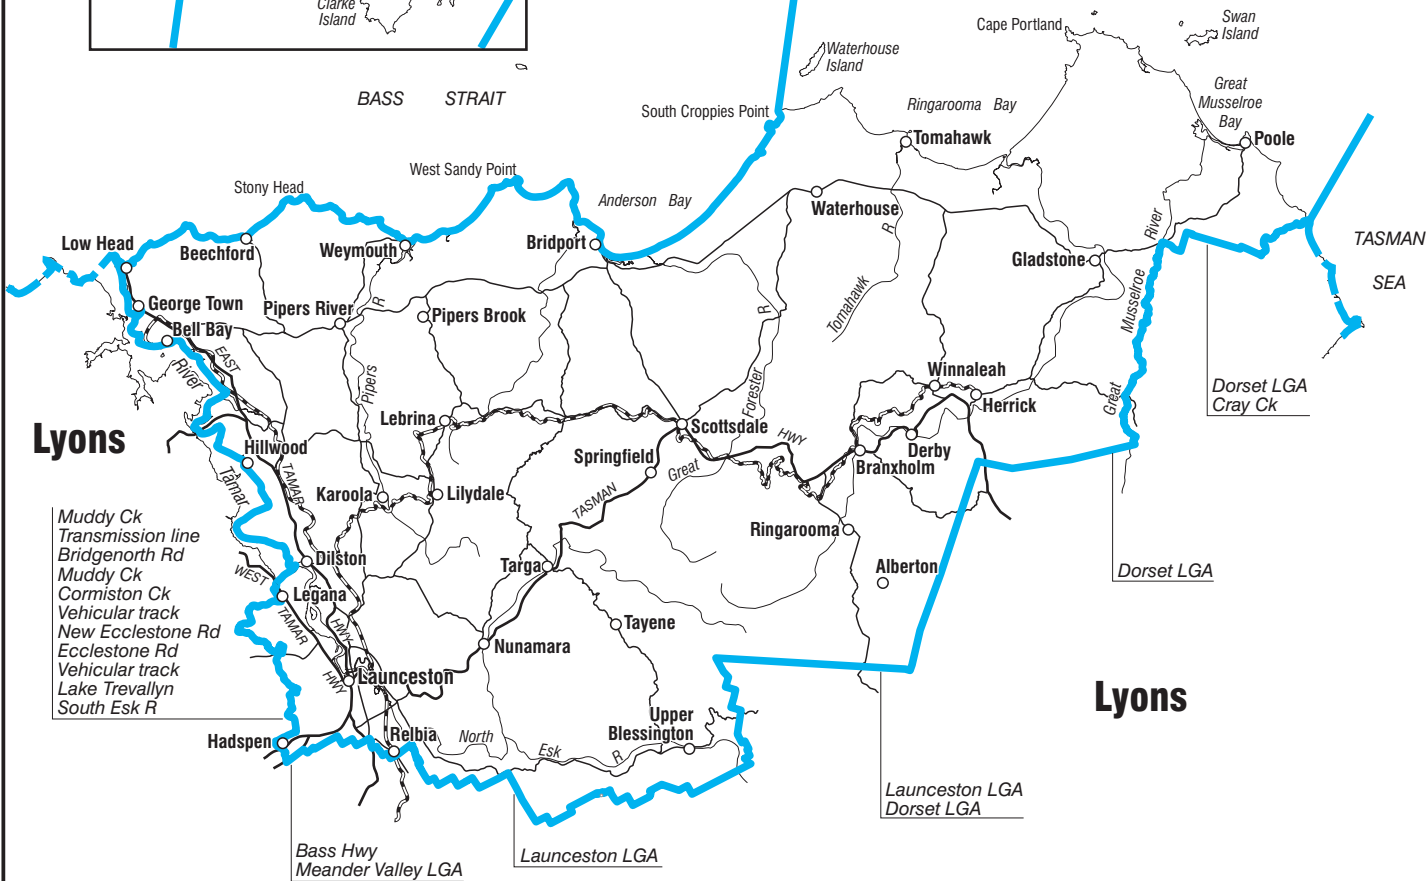

COMMONWEALTH ELECTORAL DIVISION OF **BASS**

Includes
Flinders Island
(see inset)

Lyons

Muddy Ck
Transmission line
Bridgenorth Rd
Muddy Ck
Cormiston Ck
Vehicular track
New Ecclestone Rd
Ecclestone Rd
Vehicular track
Lake Trevallyn
South Esk R

Lyons

- Divisional boundary
- Adjoining divisional boundary
- Division area 7 378 sq km
- Railway

Note:
Federal redistribution finalised in February 2009
Local Government Area (LGA) descriptions are current at 1993