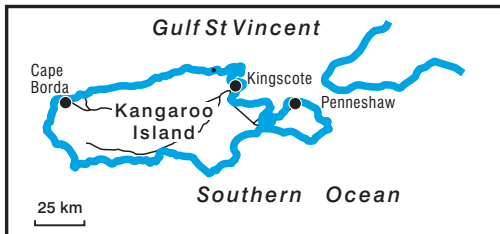

COMMONWEALTH ELECTORAL DIVISION OF

MAYO

Wakefield

The Barossa LGA
Adelaide Hills LGA

See description below

Barker

Makin

Sturt

The Barossa LGA
Adelaide Hills LGA
Mount Barker LGA

Adelaide Hills LGA
OLD NORTON SUMMIT RD
HORSNELLS GULLY RD
Adelaide Hills LGA
EAGLE ON THE HILL RD

Boothby

Adelaide Hills LGA
Sturt R
MCNAMARA RD
MAIN RD
BLACK RD
MANNING RD

Lake
Alexandrina

Barker

Yankalilla LGA

Cape Jervis

Normanville

Myponga

Encounter Bay

Victor Harbor

Southern Ocean

N

20 km

Description: Cockatoo Ck, Allendale Rd, Balmoral Rd, Williamstown Rd, CCD 4031210 Bdy, CCD 4031205 Bdy, Springton Rd, Williamstown Springton Rd, High Eden Rd, Boehms Springs Rd, Craneford Rd, Vigars Rd, Shearers Rd, Springton Jutland Rd