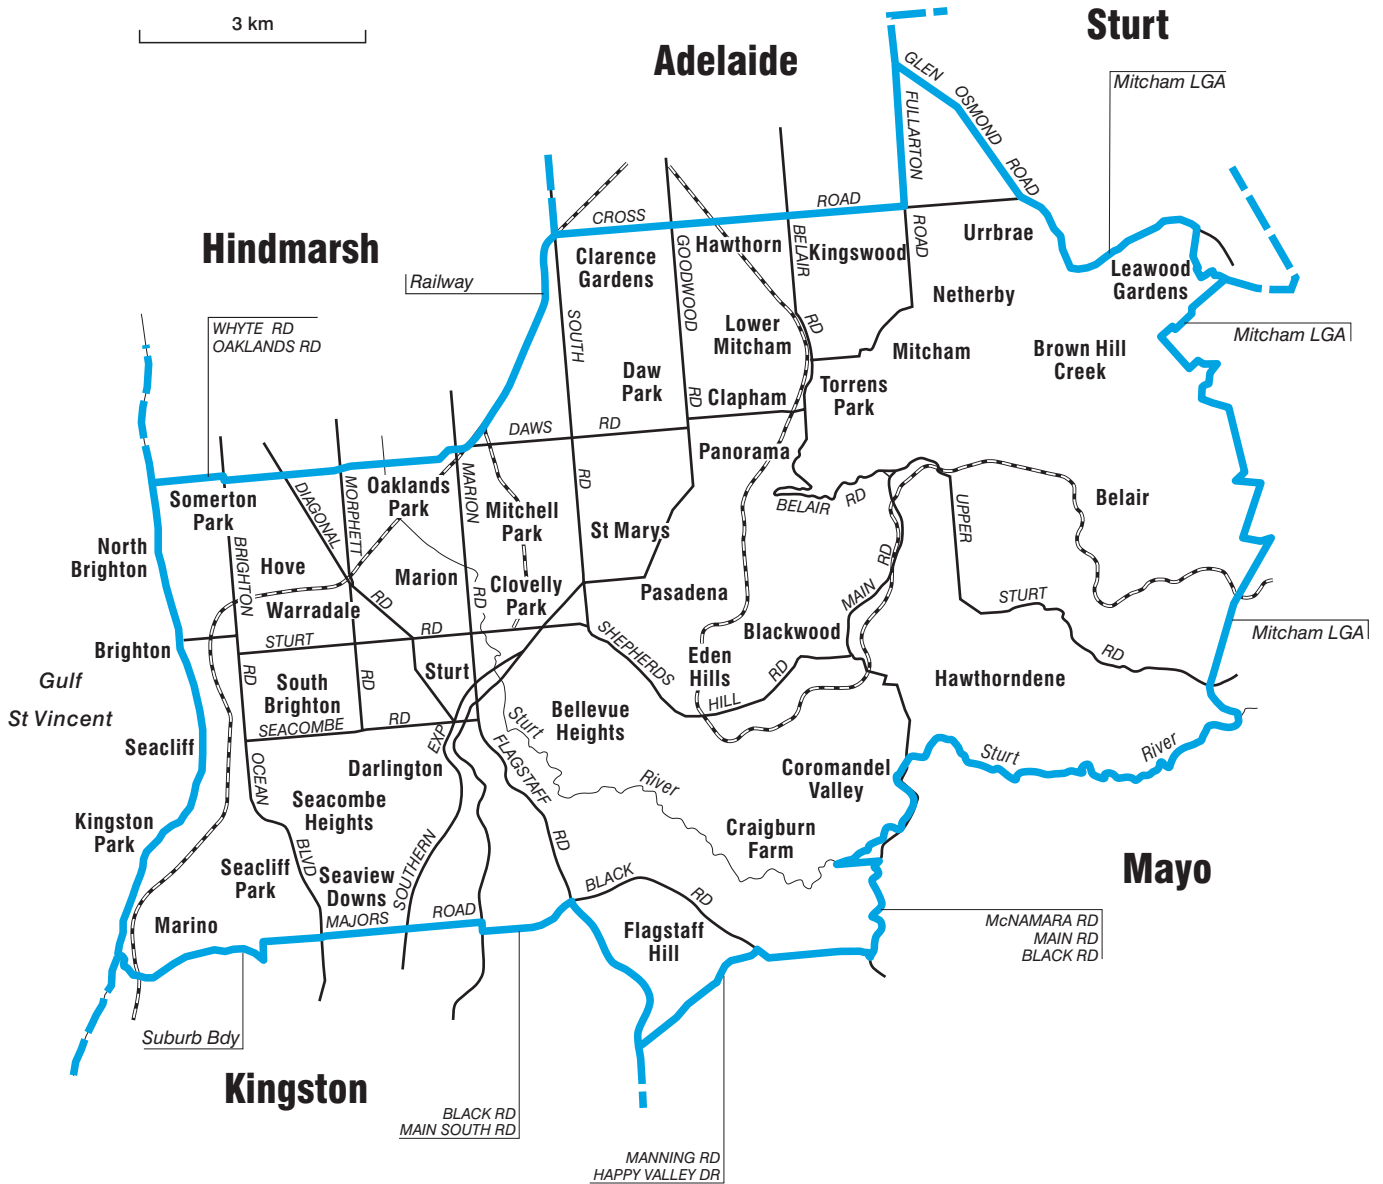

COMMONWEALTH ELECTORAL DIVISION OF

BOOTHBY

3 km

- Divisional boundary
- Adjoining Divisional boundary
- Division area 123 sq km
- Railway line

Note:
Federal redistribution finalised in January 2004.
Local Government Area (LGA) descriptions are current at November 2002