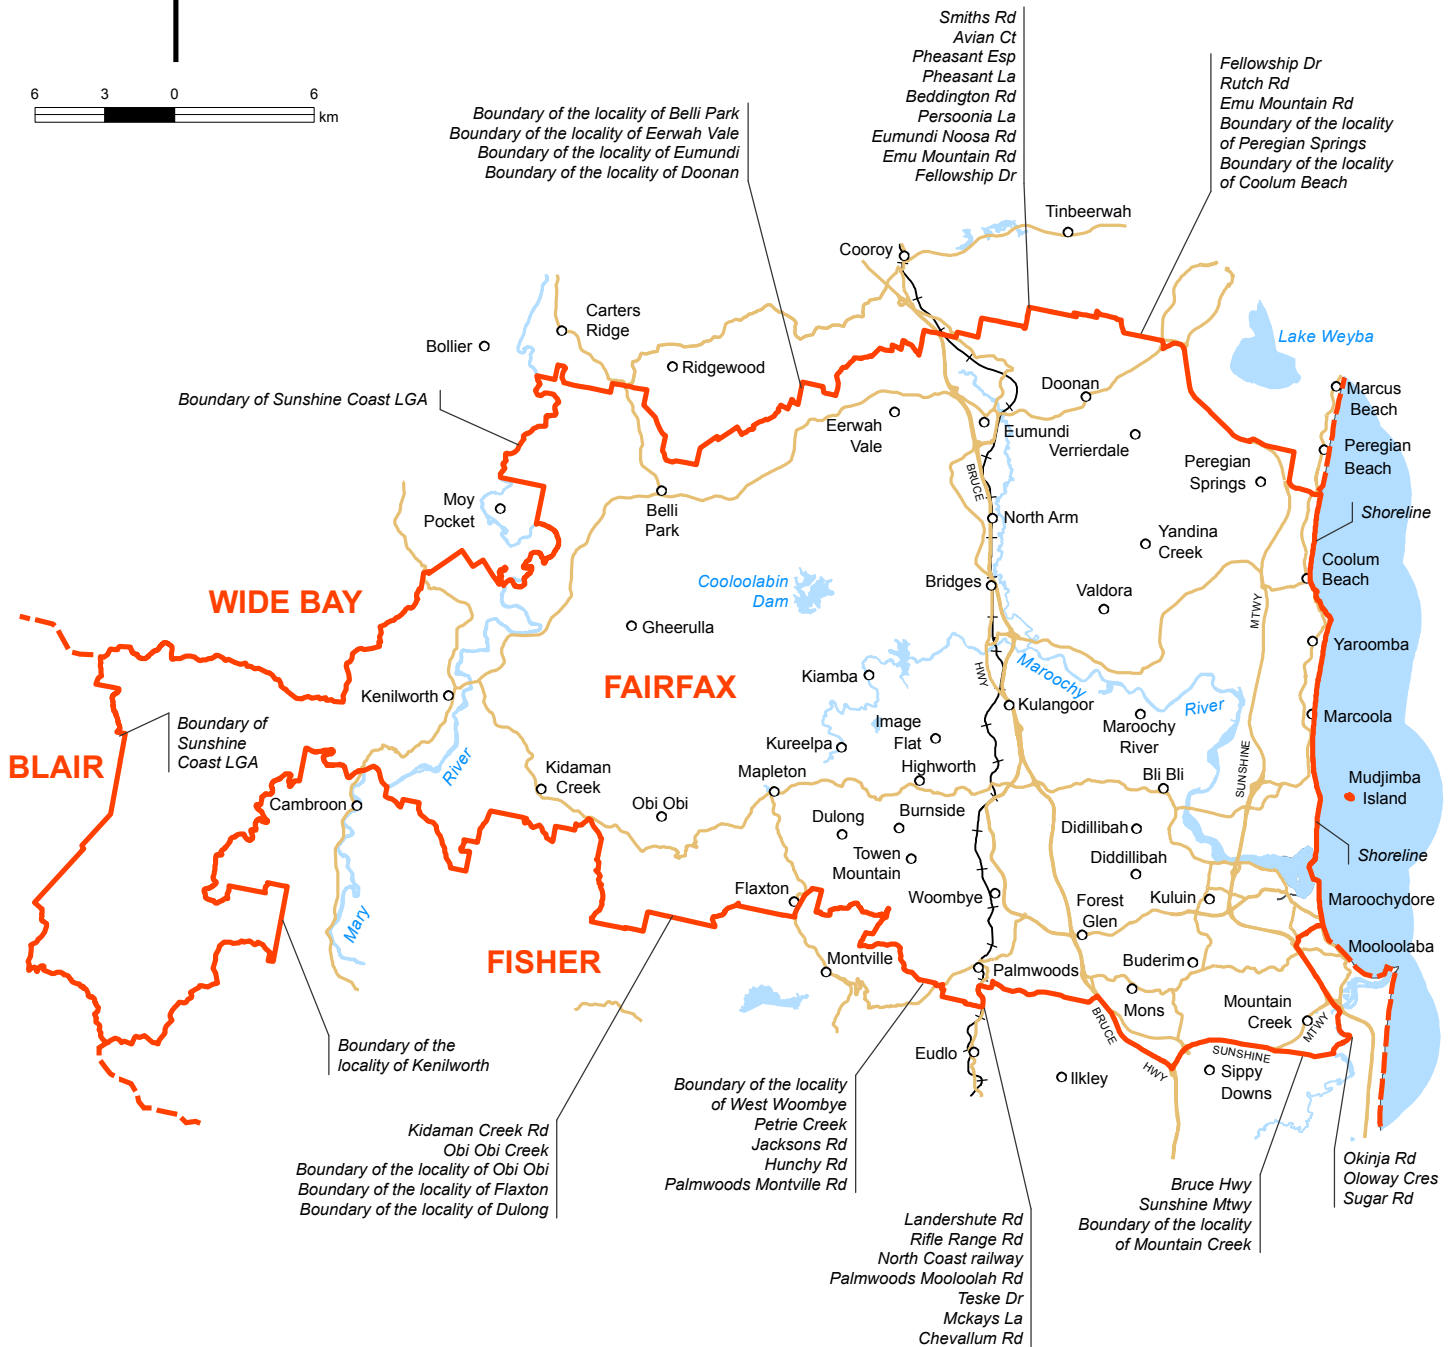

Commonwealth Electoral Division of

FAIRFAX

Boundary gazetted 15 December 2009

This map has been compiled by Terranean Mapping Technologies from data supplied by the Australian Electoral Commission, and Pitney Bowes Business Insight 2009, under licence from PSMA Australia Ltd. © Pitney Bowes Software Pty Ltd, 2009. © Commonwealth of Australia 2010

Divisional boundary 
 Adjoining boundary 
 Size of division 1 036 km²

Note:
 Local Government Area descriptions are current 2006.
 Federal electoral boundaries follow the centre of features unless otherwise advised.