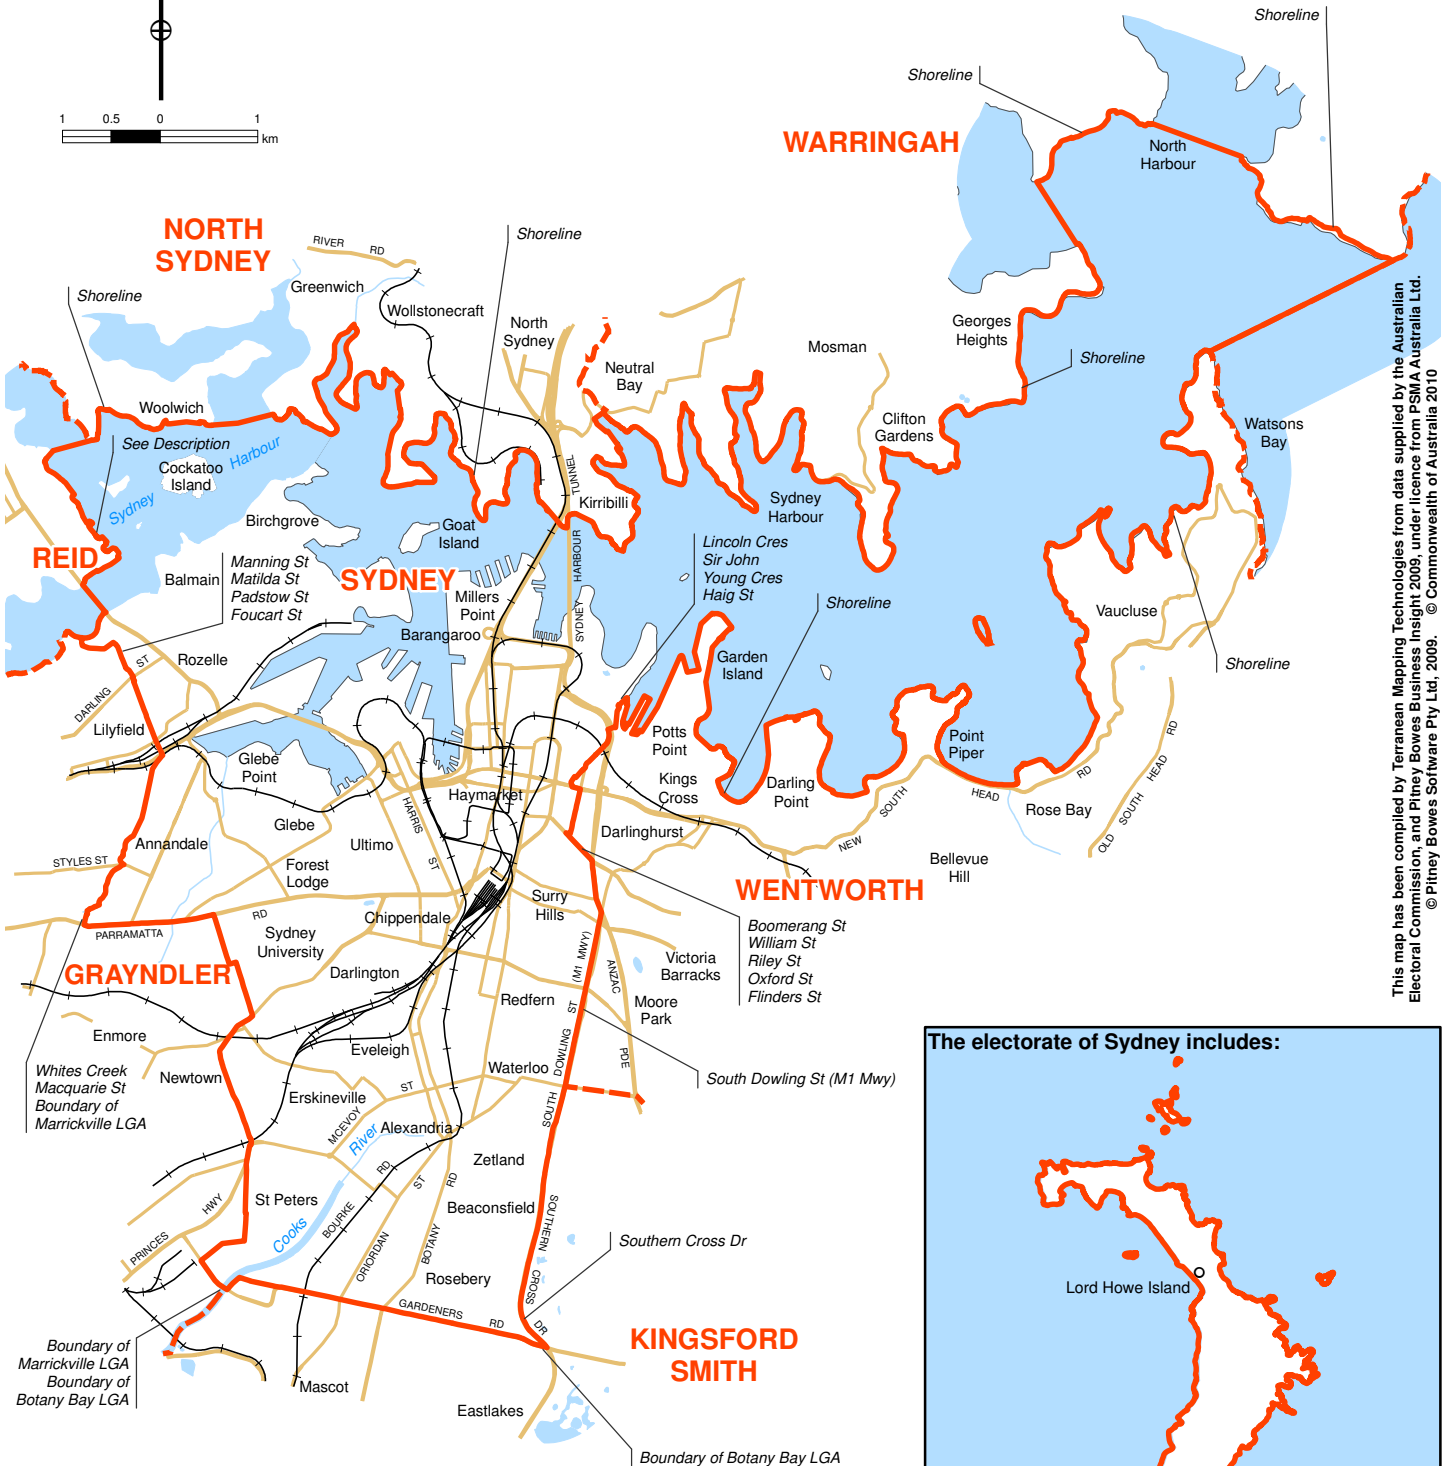

# Commonwealth Electoral Division of SYDNEY

Boundary gazetted 22 December 2009

This map has been compiled by Terranean Mapping Technologies from data supplied by the Australian Electoral Commission, and Pitney Bowes Business Insight 2009, under licence from PSMA Australia Ltd. © Pitney Bowes Software Pty Ltd, 2009. © Commonwealth of Australia 2010

**Description:** Boundary of Canada Bay LGA, Victoria Rd, Boundary of Leichhardt LGA.

- Divisional boundary
- Adjoining boundary
- Division Area 91.23km<sup>2</sup>

**Note:**  
Local Government Area descriptions are current 2006.  
Federal electoral boundaries follow the centre of features unless otherwise advised.