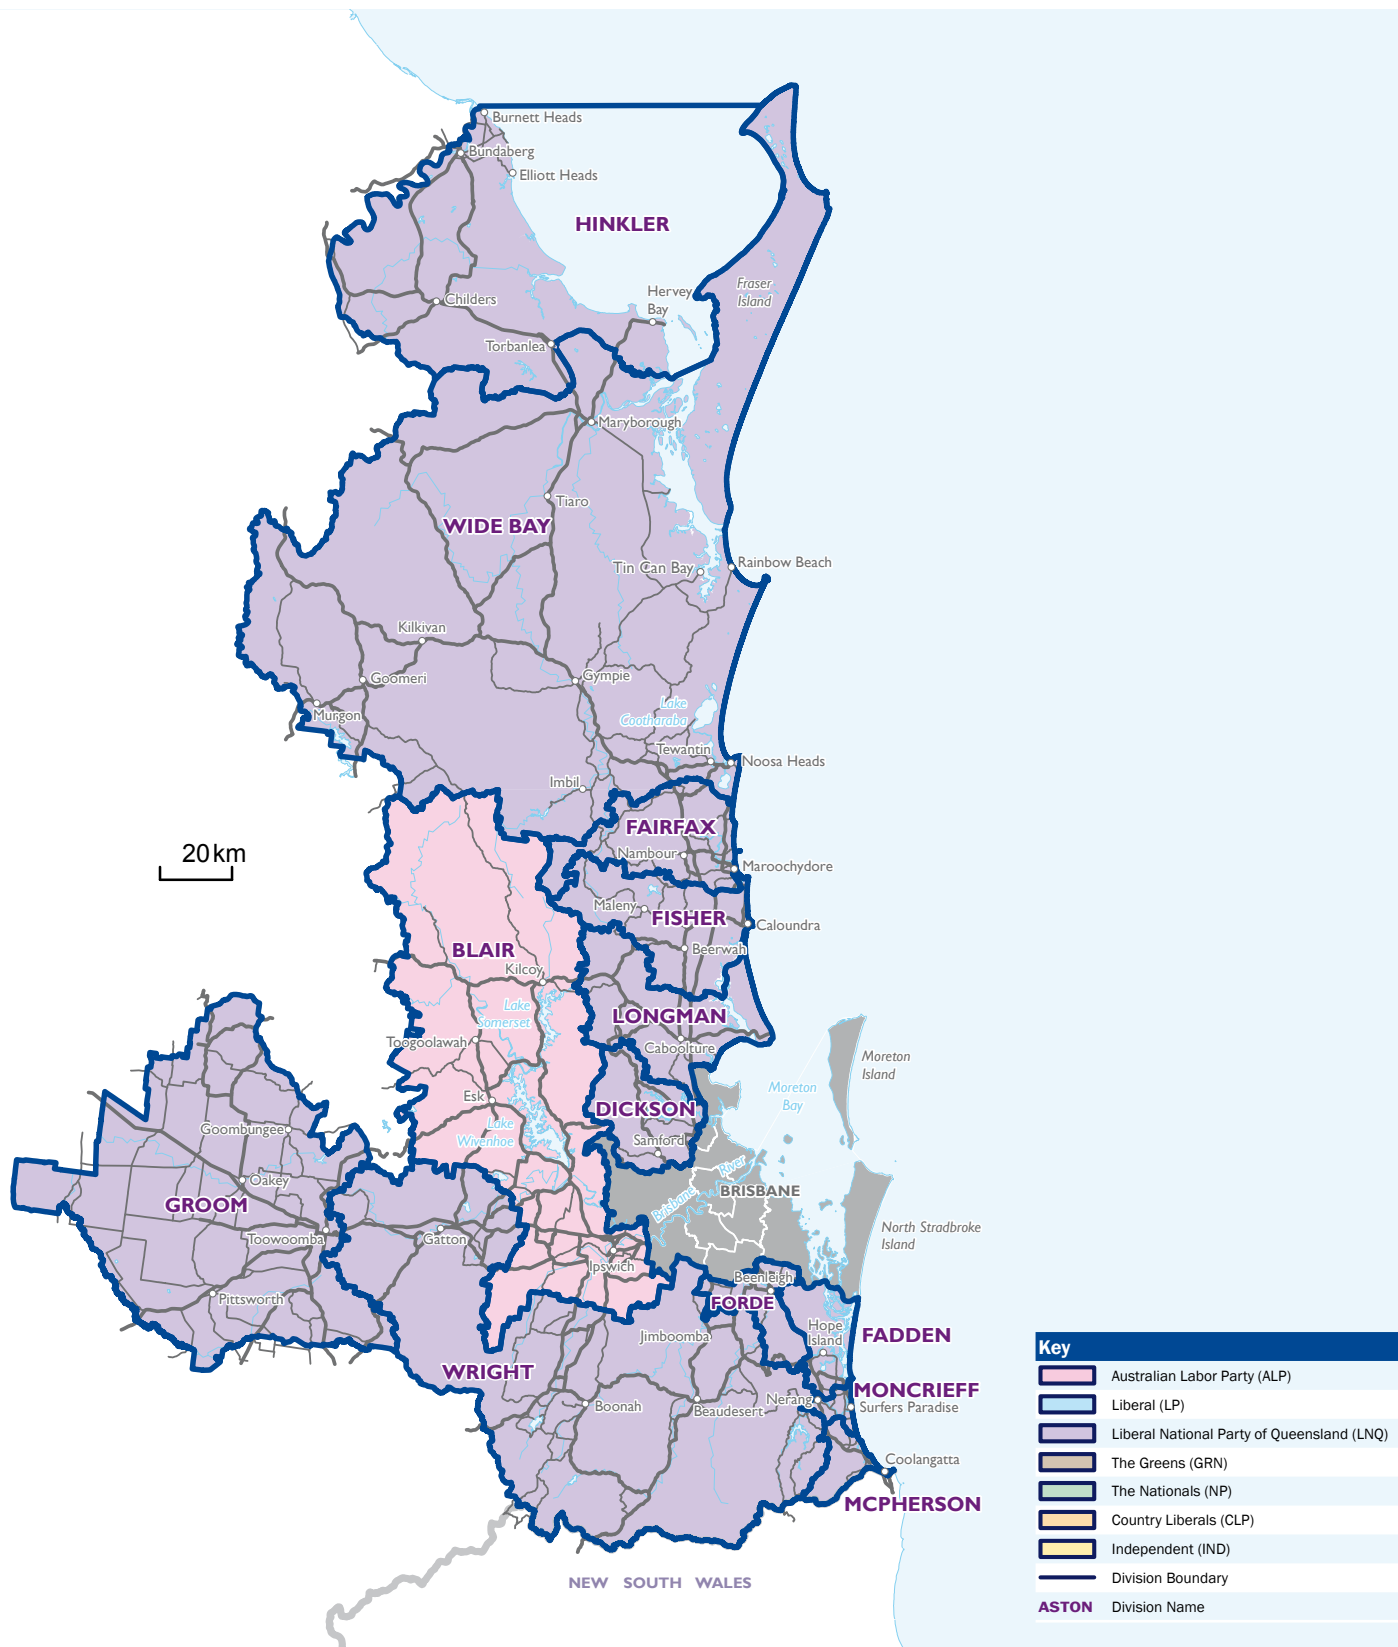

Queensland inc. Herbert inset

Note: The electoral boundaries represented on this map are those in place at the 2010 federal election. Special enrolment provisions apply for the electors resident on Norfolk Island.

Key	
	Australian Labor Party (ALP)
	Liberal (LP)
	Liberal National Party of Queensland (LNQ)
	The Greens (GRN)
	The Nationals (NP)
	Country Liberals (CLP)
	Independent (IND)
	Division Boundary
ASTON	Division Name

Brisbane Area and Surrounds

Note: The electoral boundaries represented on this map are those in place at the 2010 federal election.
Special enrolment provisions apply for the electors resident on Norfolk Island.

Brisbane Urban

Note: The electoral boundaries represented on this map are those in place at the 2010 federal election.
Special enrolment provisions apply for the electors resident on Norfolk Island.

Key	
	Australian Labor Party (ALP)
	Liberal (LP)
	Liberal National Party of Queensland (LNQ)
	The Greens (GRN)
	The Nationals (NP)
	Country Liberals (CLP)
	Independent (IND)
	Division Boundary
ASTON	Division Name