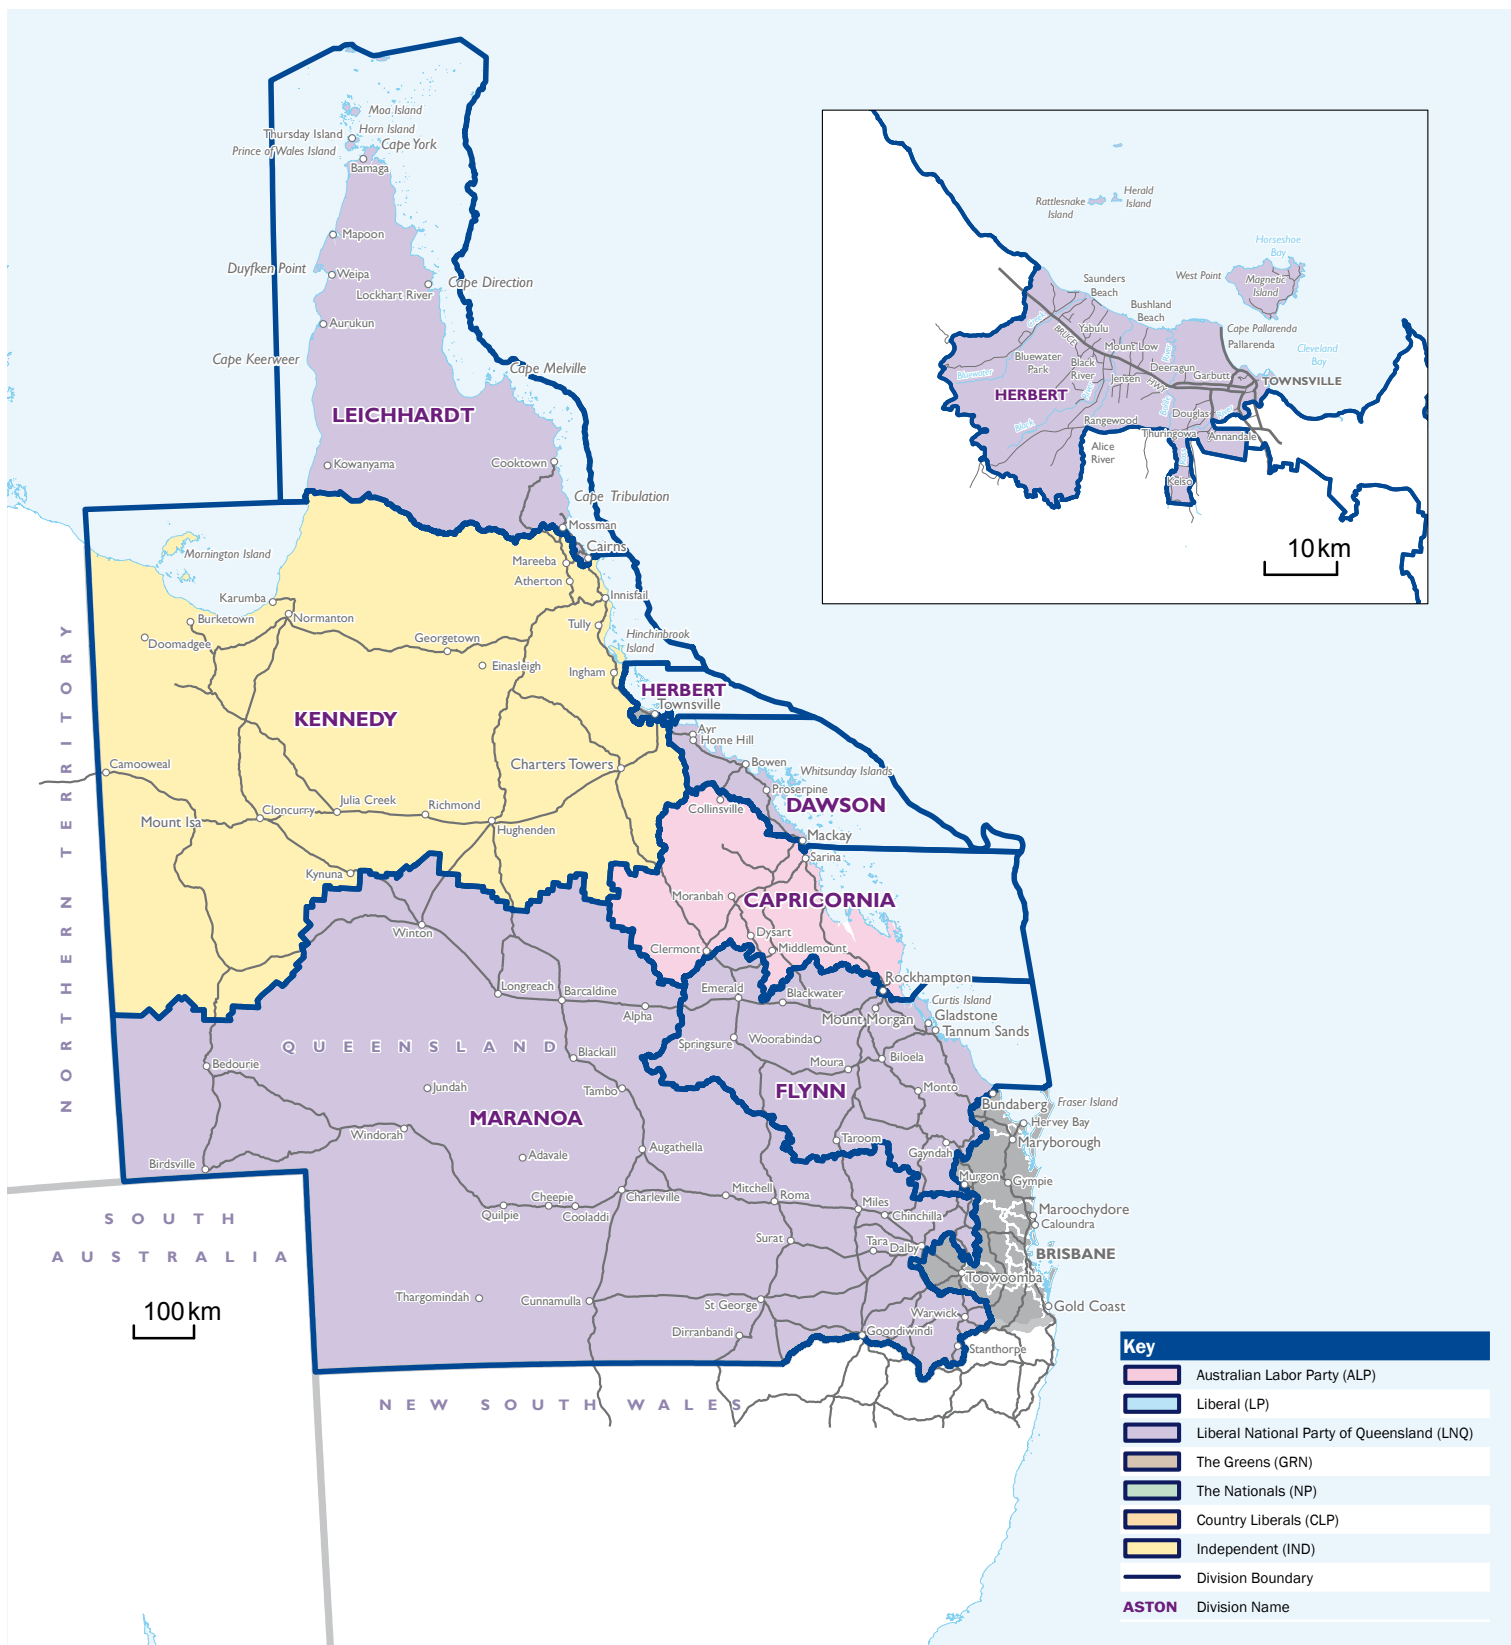

Queensland inc. Herbert inset

Note: The electoral boundaries represented on this map are those in place at the 2010 federal election. Special enrolment provisions apply for the electors resident on Norfolk Island.

Key	
	Australian Labor Party (ALP)
	Liberal (LP)
	Liberal National Party of Queensland (LNQ)
	The Greens (GRN)
	The Nationals (NP)
	Country Liberals (CLP)
	Independent (IND)
	Division Boundary
ASTON	Division Name

Brisbane Area and Surrounds

Note: The electoral boundaries represented on this map are those in place at the 2010 federal election.
Special enrolment provisions apply for the electors resident on Norfolk Island.

Brisbane Urban

Note: The electoral boundaries represented on this map are those in place at the 2010 federal election.
Special enrolment provisions apply for the electors resident on Norfolk Island.

Key	
	Australian Labor Party (ALP)
	Liberal (LP)
	Liberal National Party of Queensland (LNQ)
	The Greens (GRN)
	The Nationals (NP)
	Country Liberals (CLP)
	Independent (IND)
	Division Boundary
ASTON	Division Name