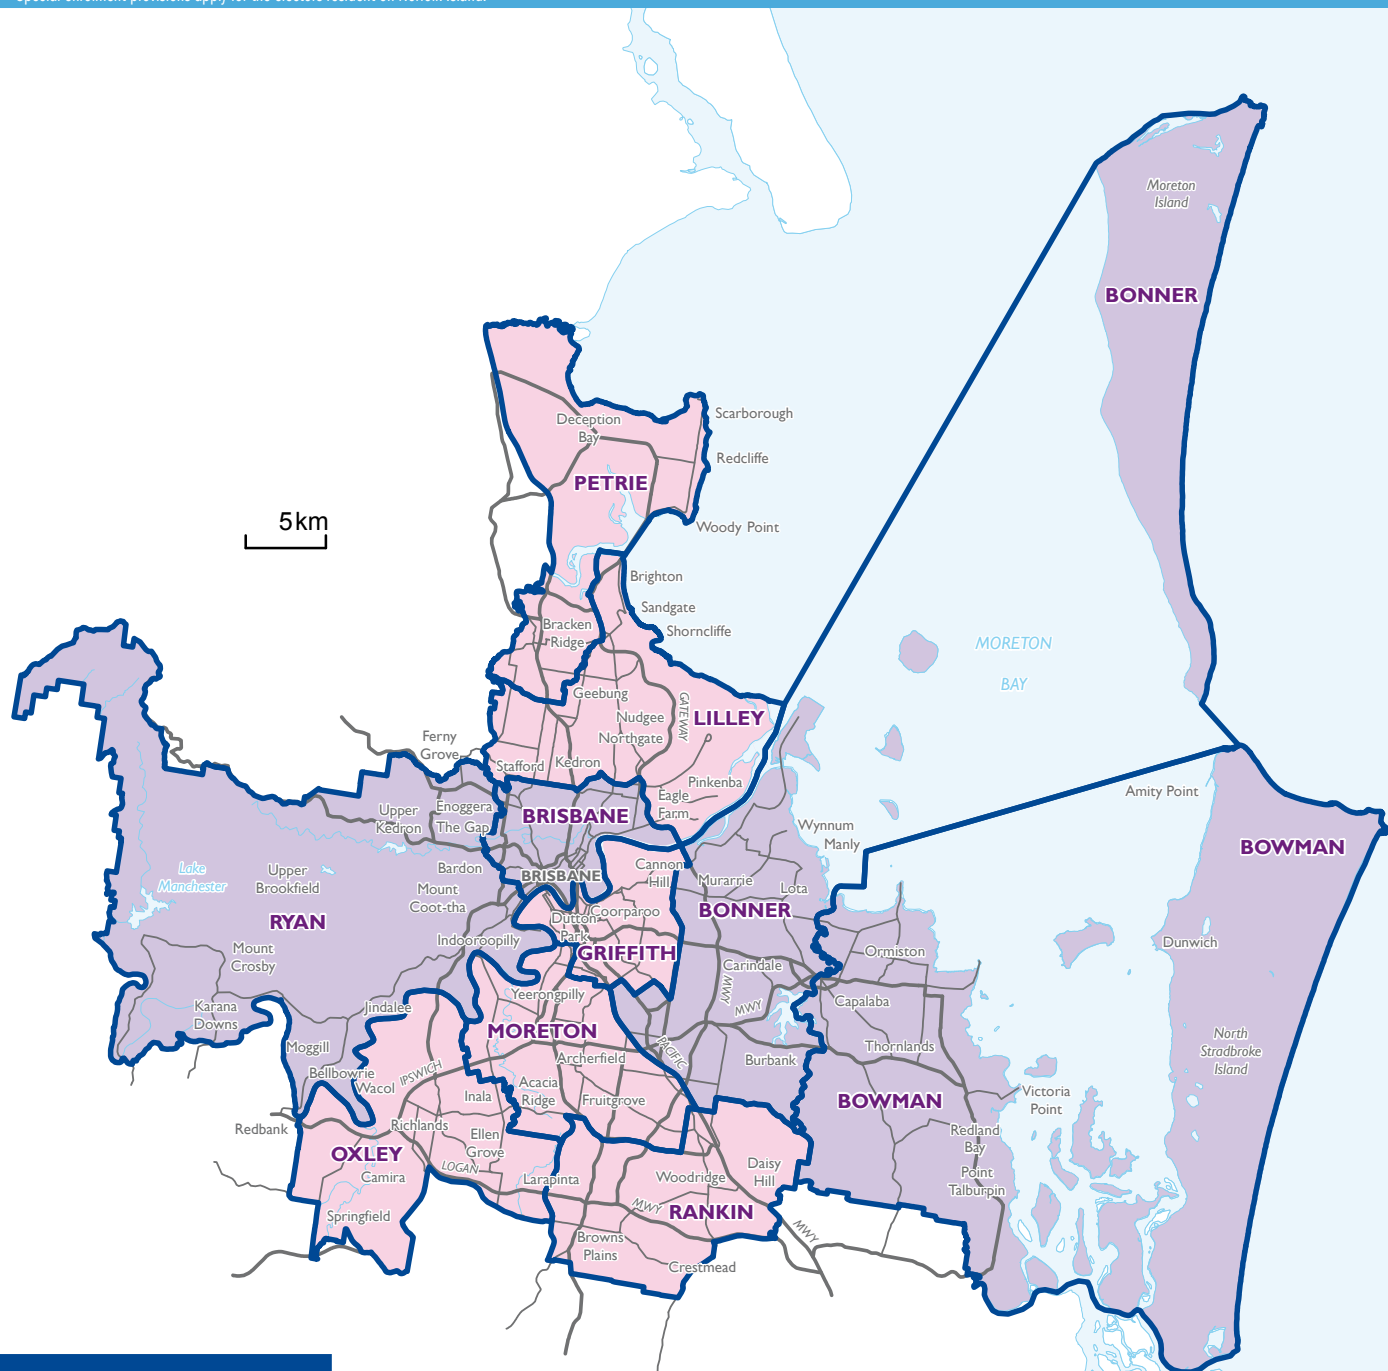

Queensland inc. Herbert inset

Note: The electoral boundaries represented on this map are those in place at the 2010 federal election. Special enrolment provisions apply for the electors resident on Norfolk Island.

Key	
	Australian Labor Party (ALP)
	Liberal (LP)
	Liberal National Party of Queensland (LNQ)
	The Greens (GRN)
	The Nationals (NP)
	Country Liberals (CLP)
	Independent (IND)
	Division Boundary
ASTON	Division Name

Brisbane Area and Surrounds

Note: The electoral boundaries represented on this map are those in place at the 2010 federal election.
Special enrolment provisions apply for the electors resident on Norfolk Island.

Brisbane Urban

Note: The electoral boundaries represented on this map are those in place at the 2010 federal election.
Special enrolment provisions apply for the electors resident on Norfolk Island.

Key	
	Australian Labor Party (ALP)
	Liberal (LP)
	Liberal National Party of Queensland (LNQ)
	The Greens (GRN)
	The Nationals (NP)
	Country Liberals (CLP)
	Independent (IND)
	Division Boundary
ASTON	Division Name