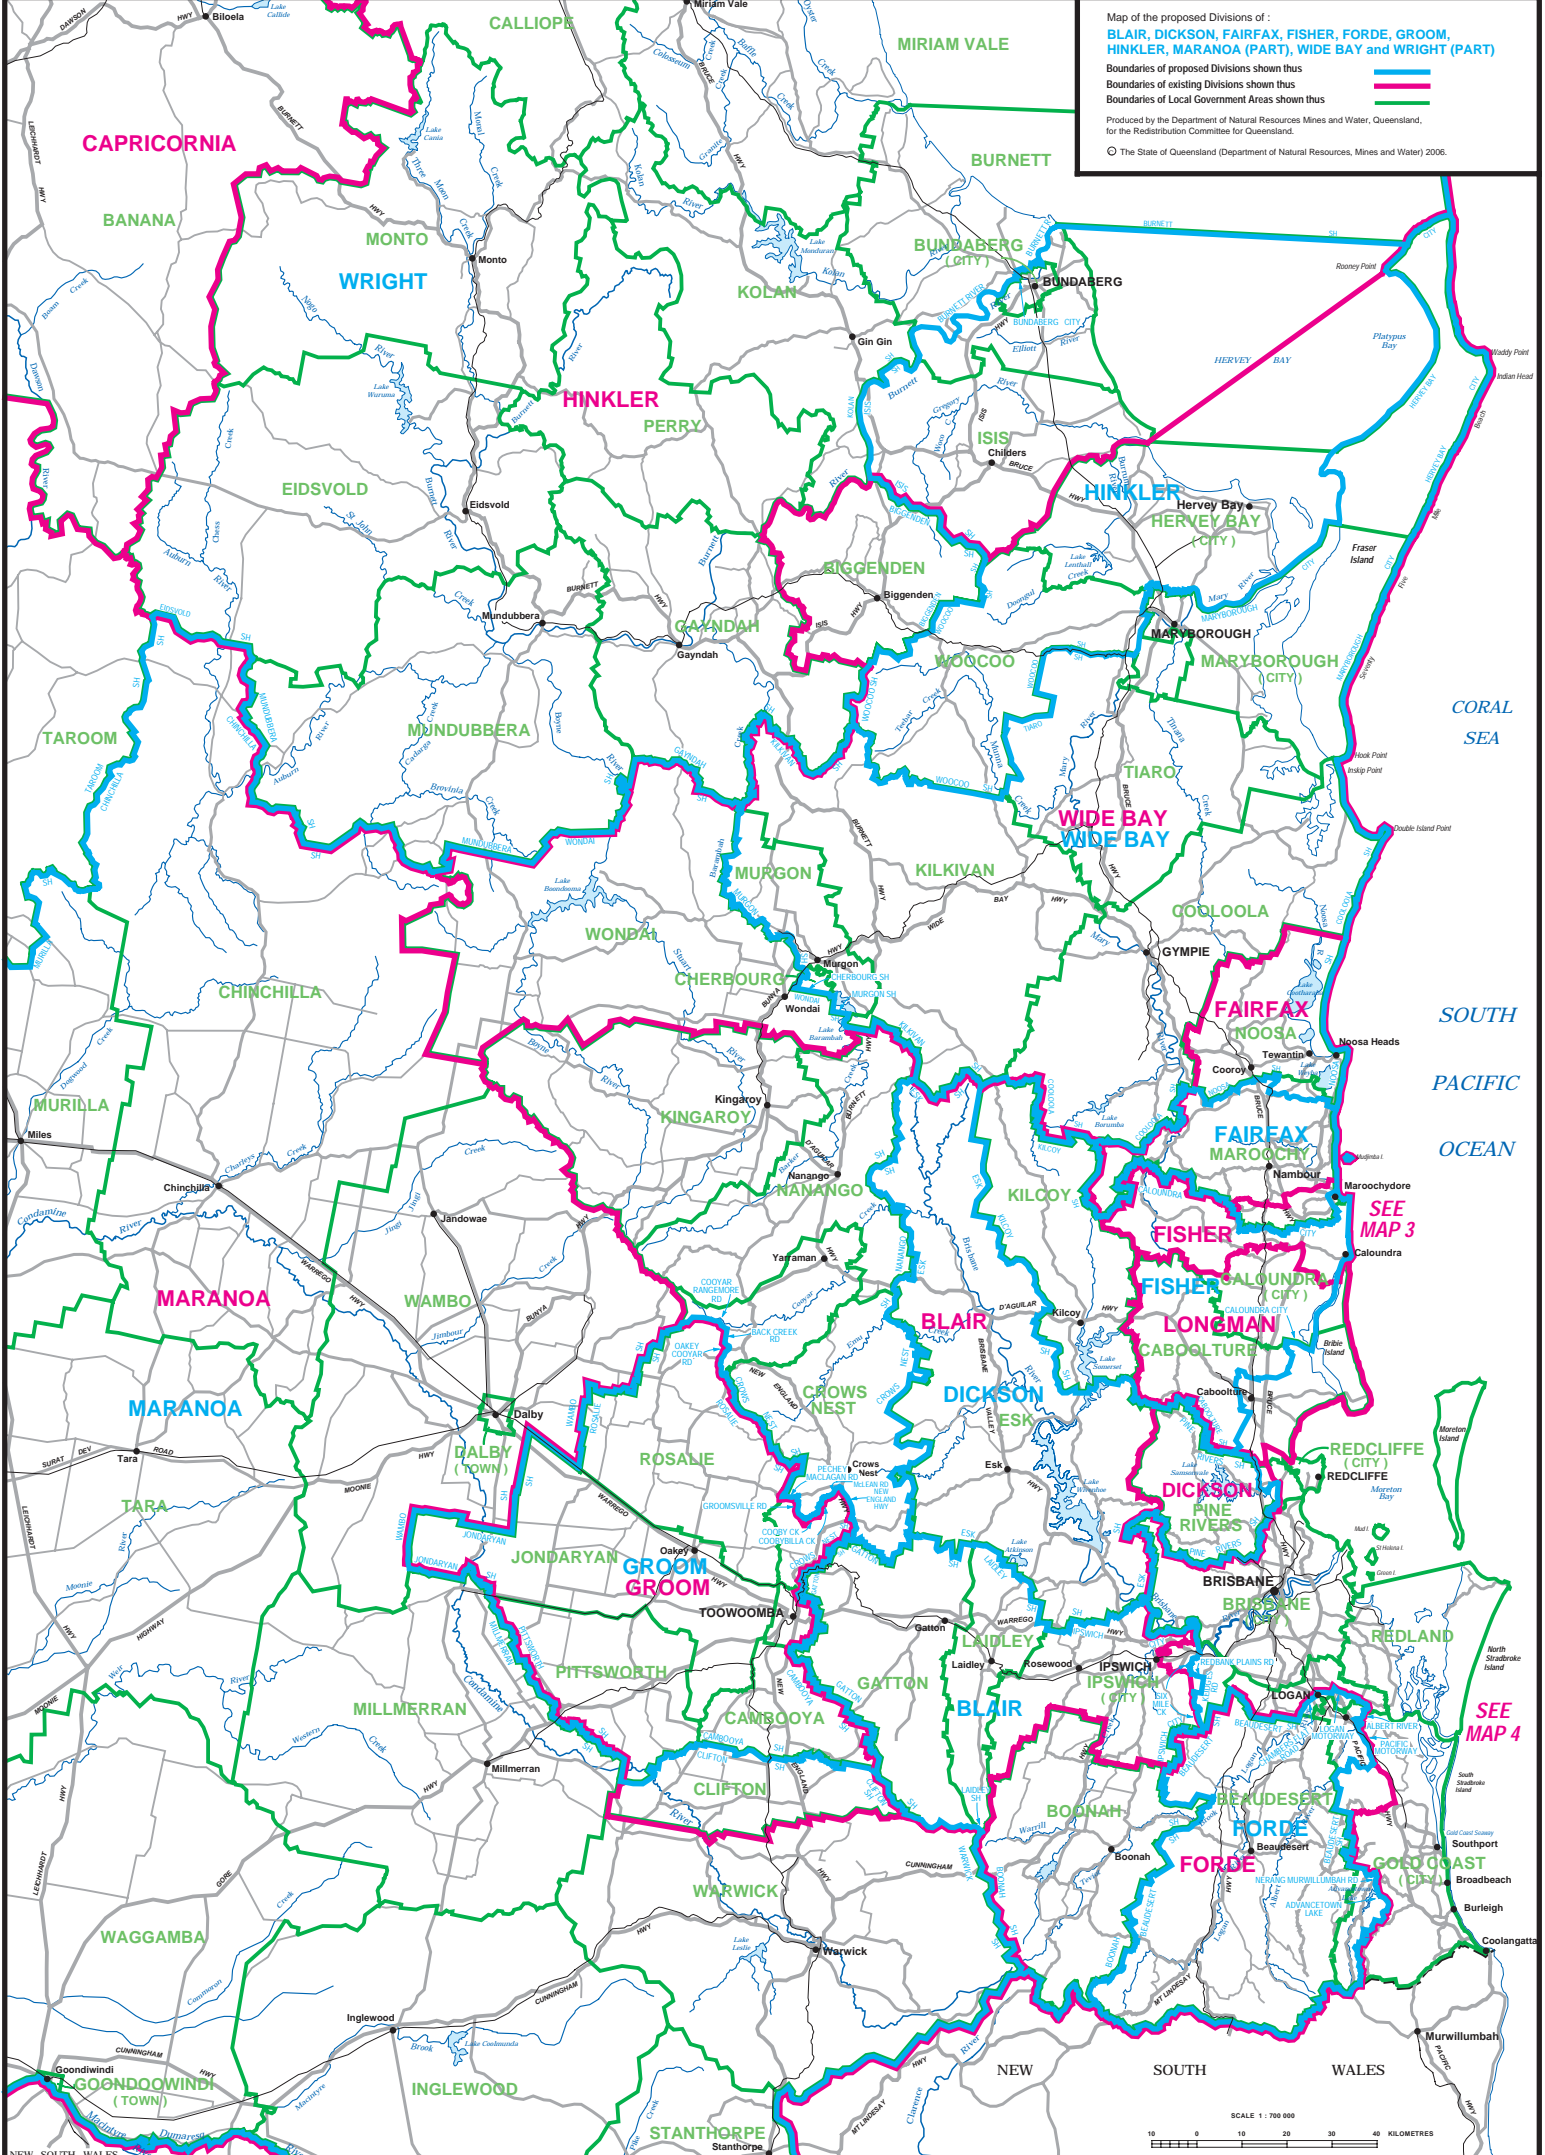

Map of the proposed Divisions of:
BLAIR, DICKSON, FAIRFAX, FISHER, FORDE, GROOM, HINKLER, MARANOA (PART), WIDE BAY and WRIGHT (PART)

Boundaries of proposed Divisions shown thus
 Boundaries of existing Divisions shown thus
 Boundaries of Local Government Areas shown thus

Produced by the Department of Natural Resources Mines and Water, Queensland, for the Redistribution Committee for Queensland.

© The State of Queensland (Department of Natural Resources, Mines and Water) 2006.

SOUTH PACIFIC OCEAN

SEE MAP 3

SEE MAP 4