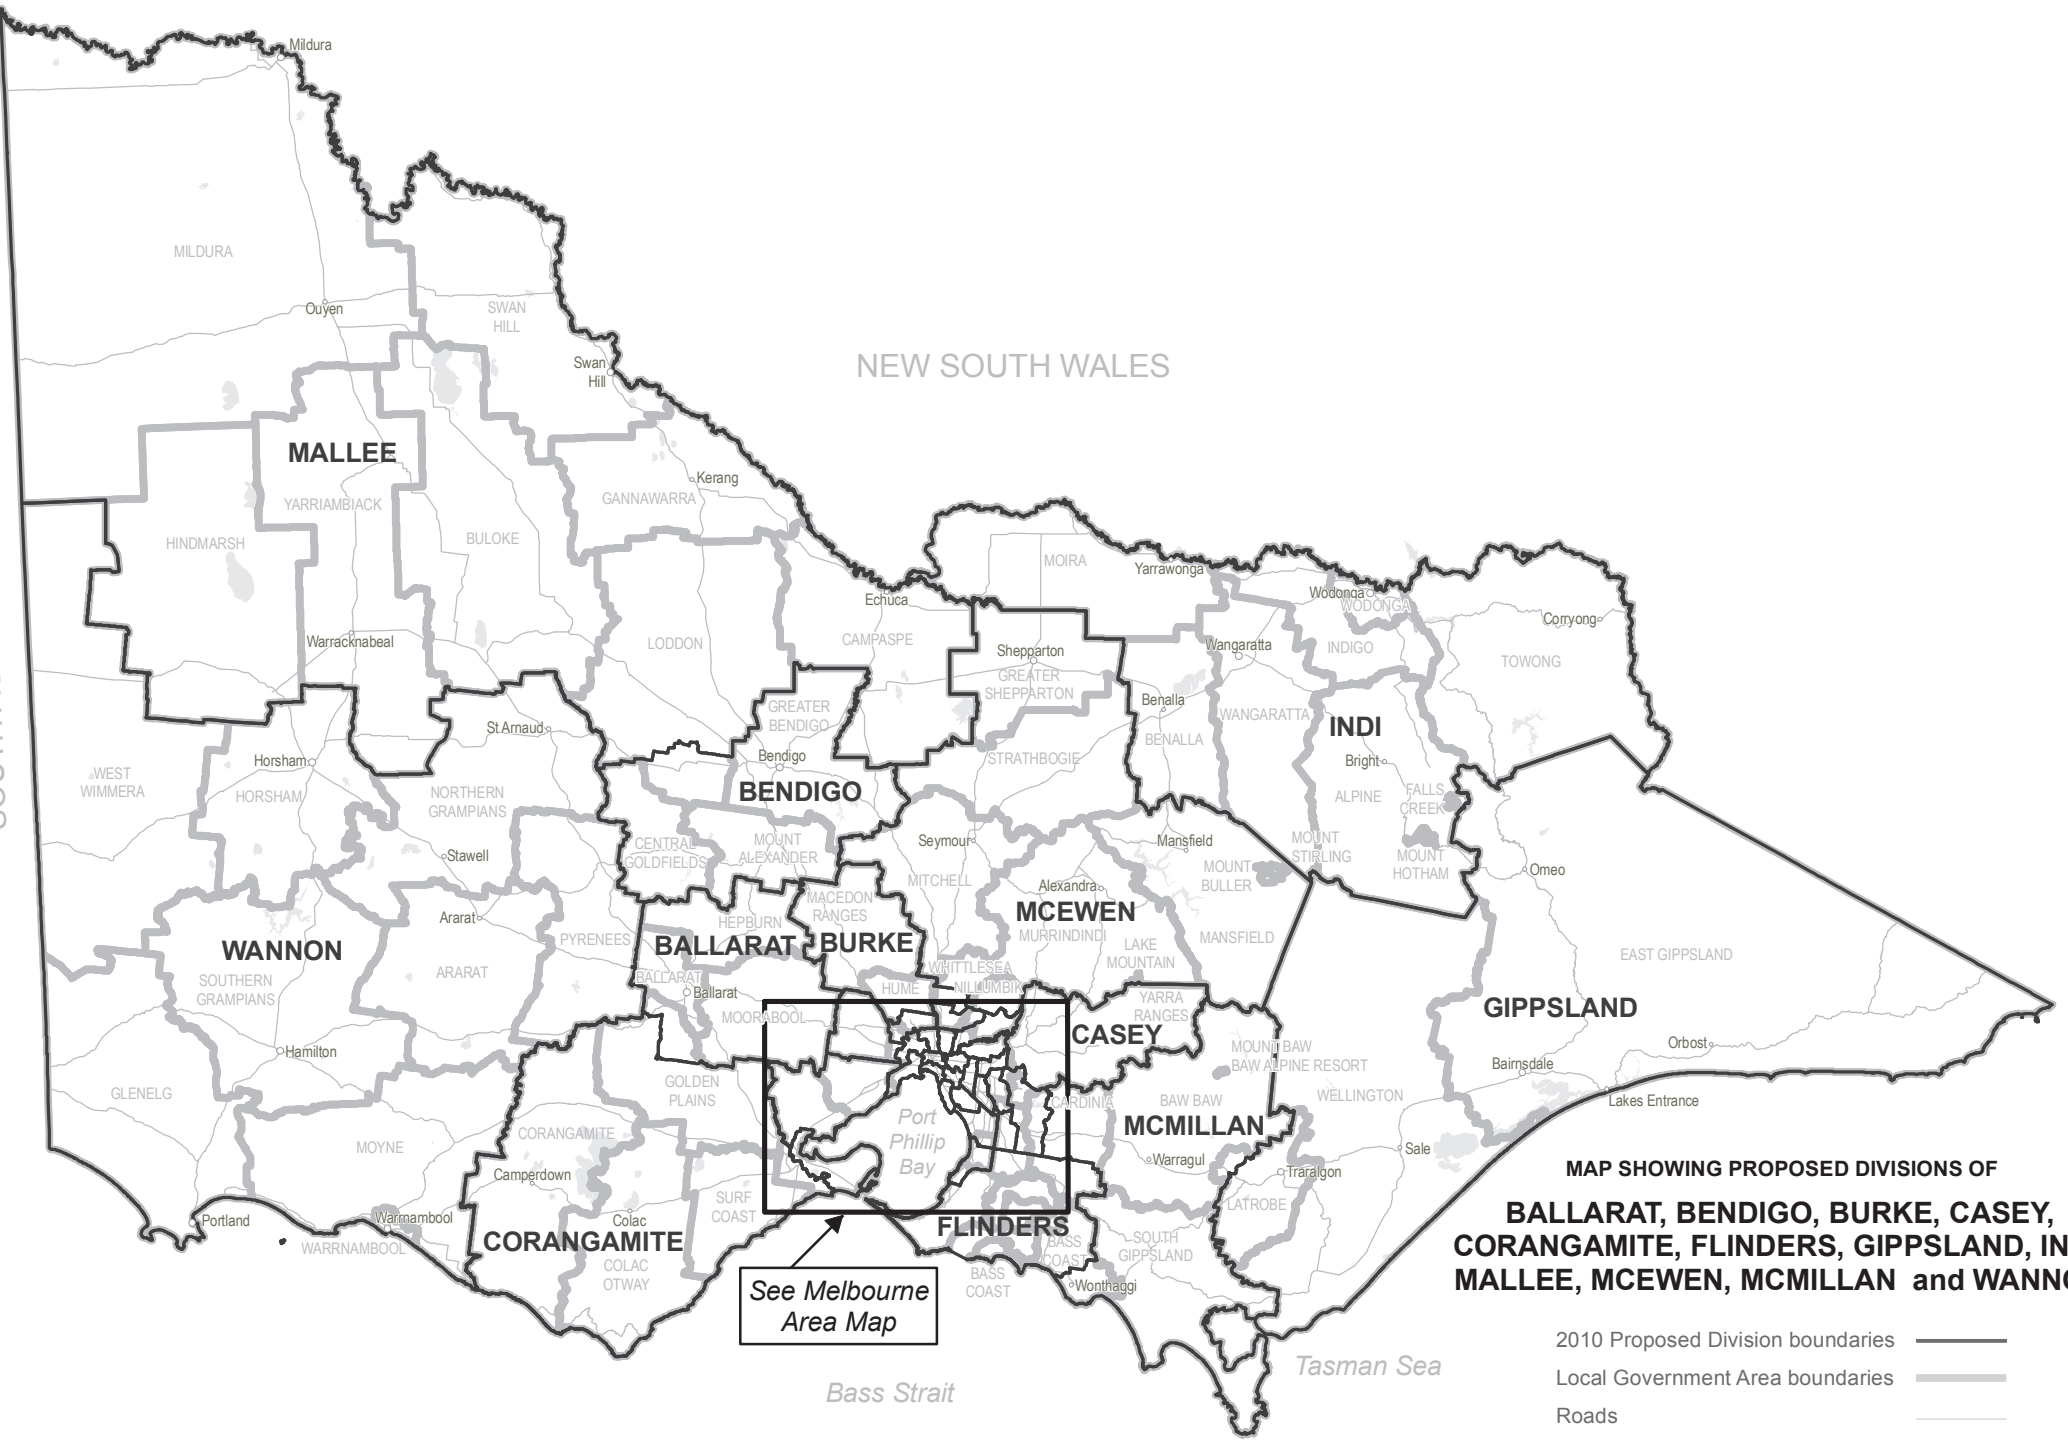

SOUTH AUSTRALIA

NEW SOUTH WALES

**MAP SHOWING PROPOSED DIVISIONS OF  
BALLARAT, BENDIGO, BURKE, CASEY,  
CORANGAMITE, FLINDERS, GIPPSLAND, INDI,  
MALLEE, MCEWEN, MCMILLAN and WANNON**

2010 Proposed Division boundaries ———  
 Local Government Area boundaries ———  
 Roads ———