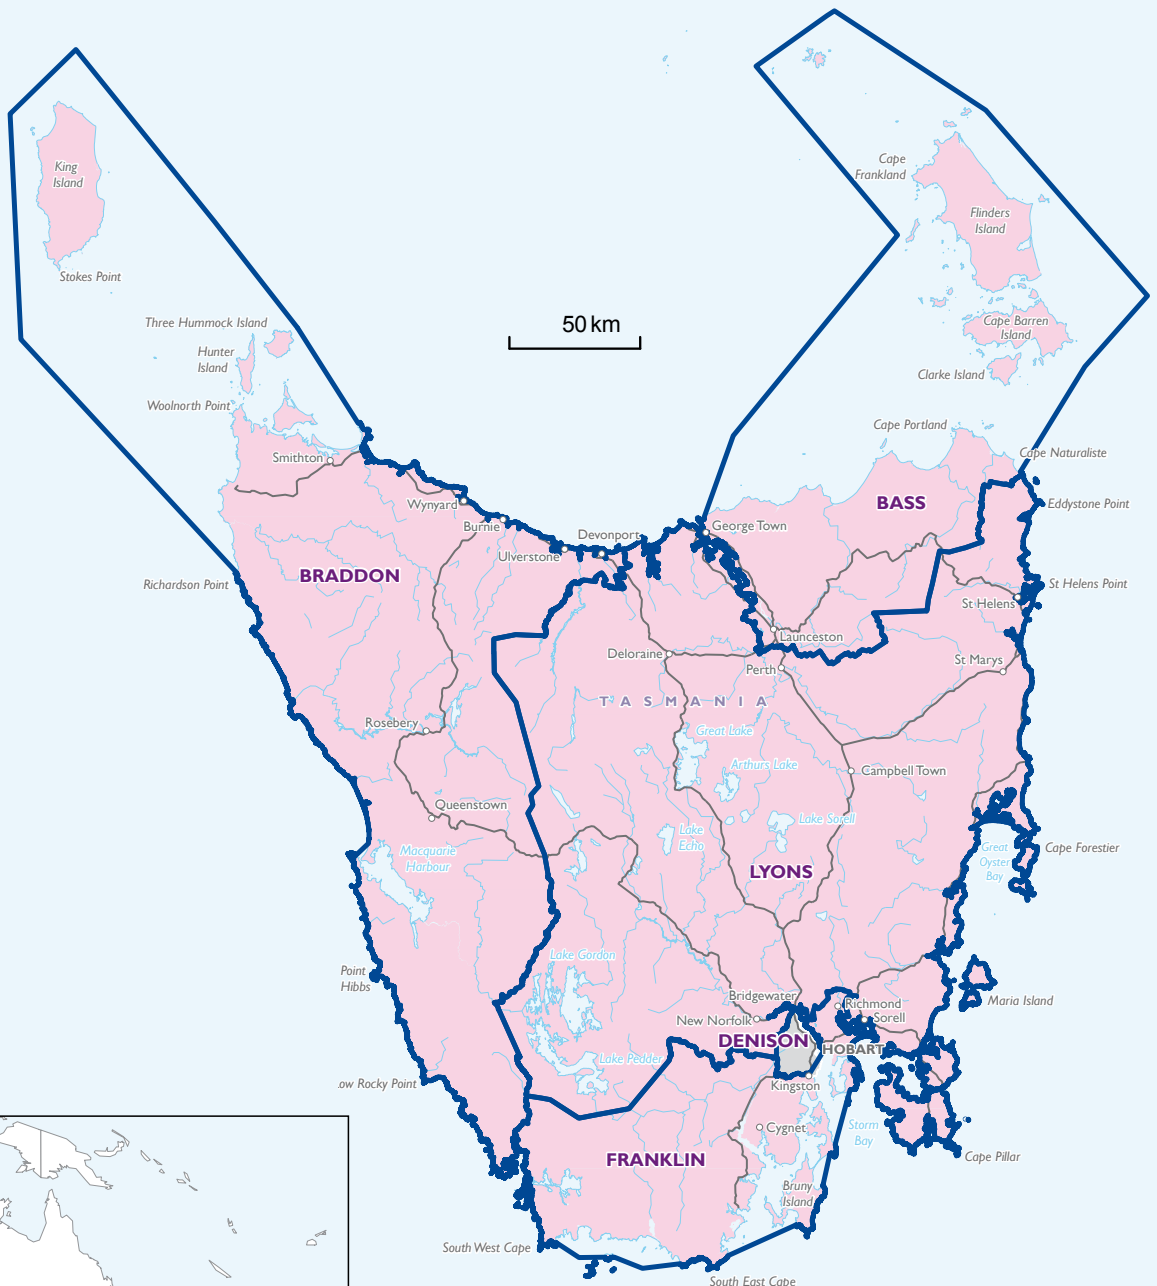

Tasmania inc. Macquarie Is. inset

Note: The electoral boundaries represented on this map are those in place at the 2010 federal election.
Special enrolment provisions apply for the electors resident on Norfolk Island.

Key	
	Australian Labor Party (ALP)
	Liberal (LP)
	Liberal National Party of Queensland (LNP)
	The Greens (GRN)
	The Nationals (NP)
	Country Liberals (CLP)
	Independent (IND)
	Division Boundary
ASTON	Division Name

Denison

ELECTION 2010

Note: The electoral boundaries represented on this map are those in place at the 2010 federal election.
Special enrolment provisions apply for the electors resident on Norfolk Island.

Key	
	Australian Labor Party (ALP)
	Liberal (LP)
	Liberal National Party of Queensland (LNQ)
	The Greens (GRN)
	The Nationals (NP)
	Country Liberals (CLP)
	Independent (IND)
	Division Boundary
ASTON	Division Name