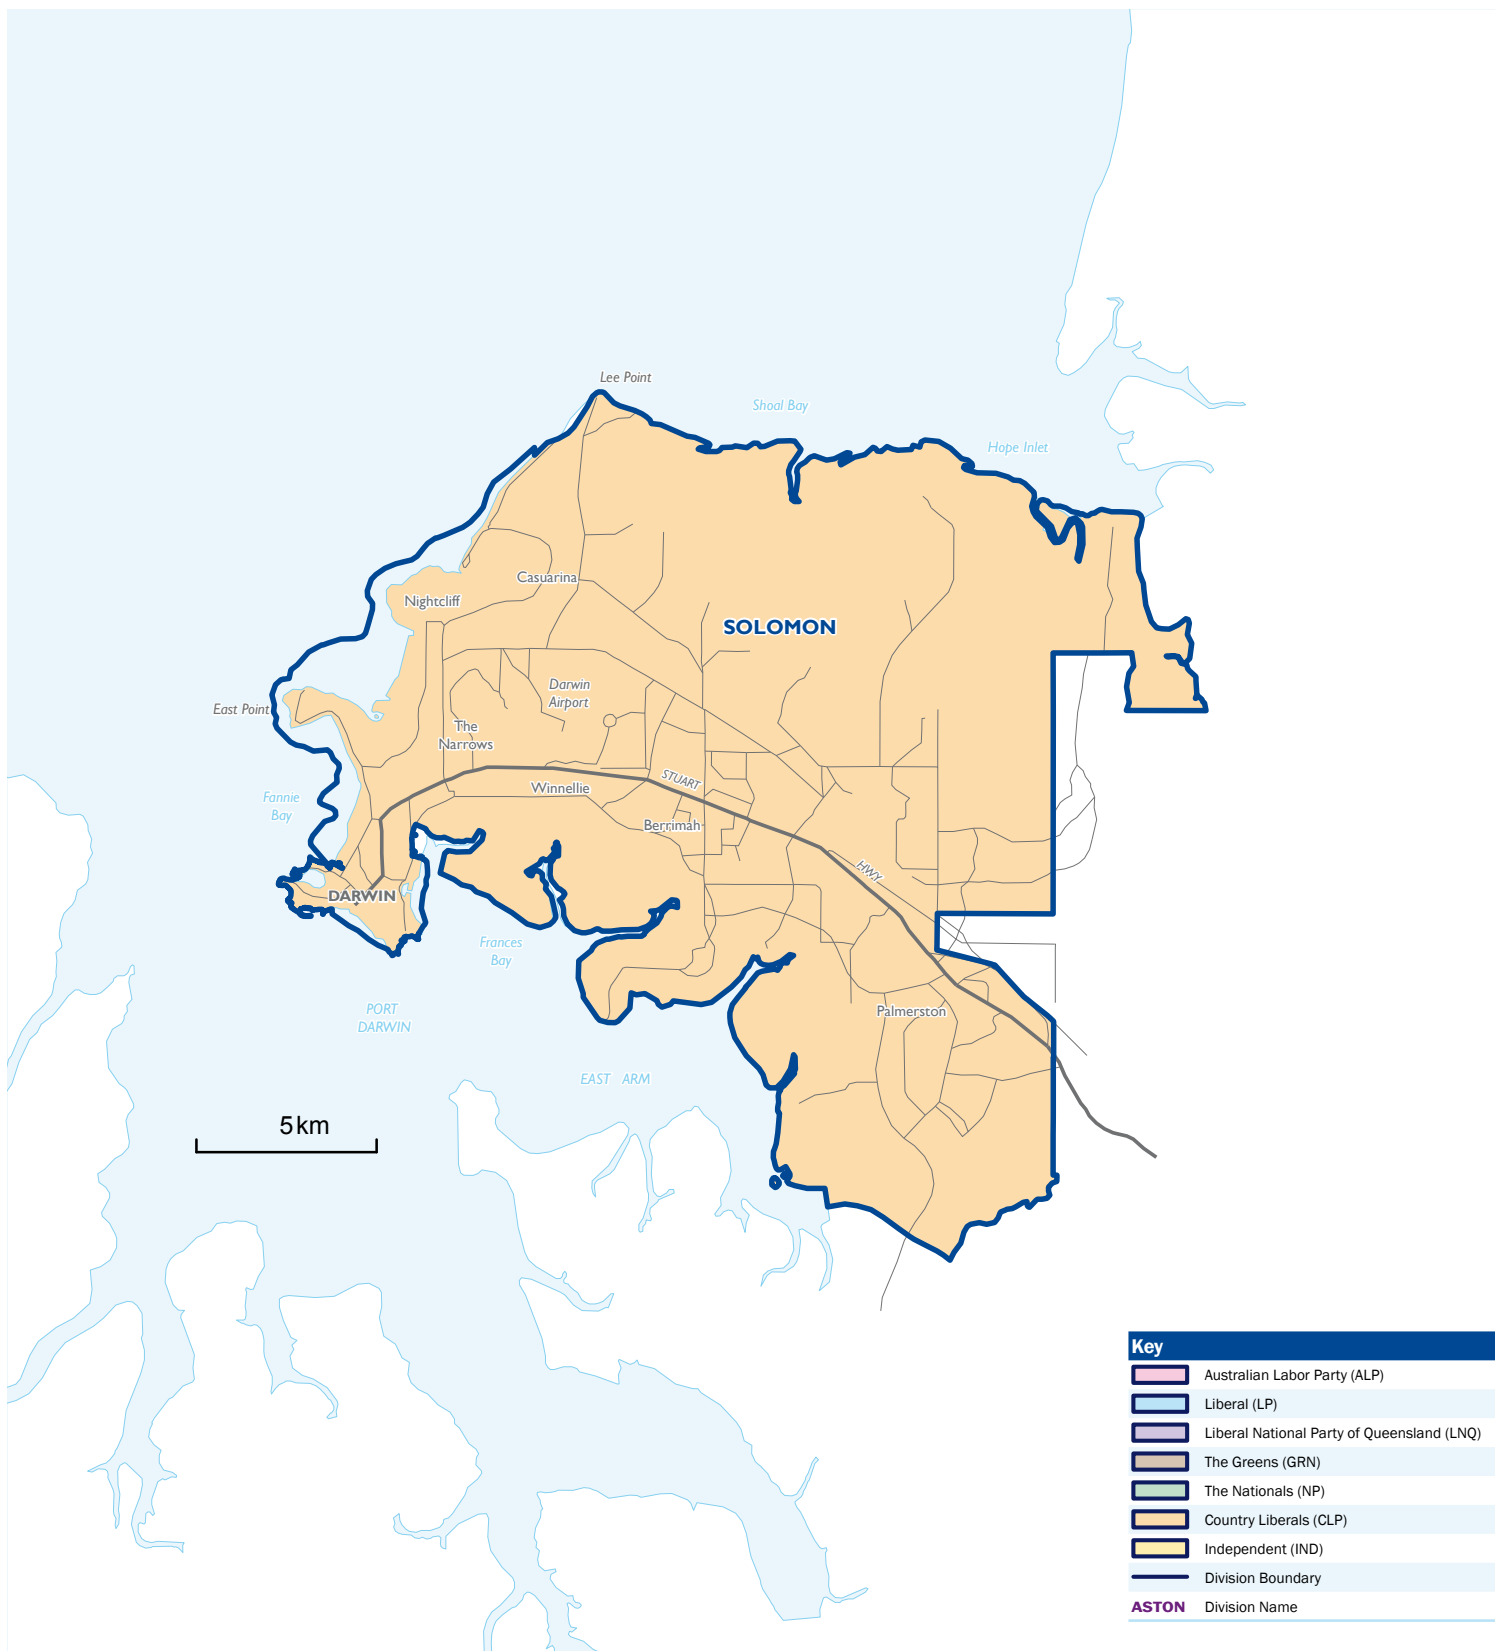

Northern Territory inc. Cocos (Keeling) Islands and Christmas Island insets

ELECTION 2010

Note: The electoral boundaries represented on this map are those in place at the 2010 federal election. Special enrolment provisions apply for the electors resident on Norfolk Island.

Key	
	Australian Labor Party (ALP)
	Liberal (LP)
	Liberal National Party of Queensland (LNQ)
	The Greens (GRN)
	The Nationals (NP)
	Country Liberals (CLP)
	Independent (IND)
	Division Boundary
ASTON	Division Name

100 km

Darwin Urban (Solomon)

ELECTION 2010

Note: The electoral boundaries represented on this map are those in place at the 2010 federal election.
Special enrolment provisions apply for the electors resident on Norfolk Island.

2010 Members Elected

Note: The electoral boundaries represented on this map are those in place at the 2010 federal election.
Special enrolment provisions apply for the electors resident on Norfolk Island.