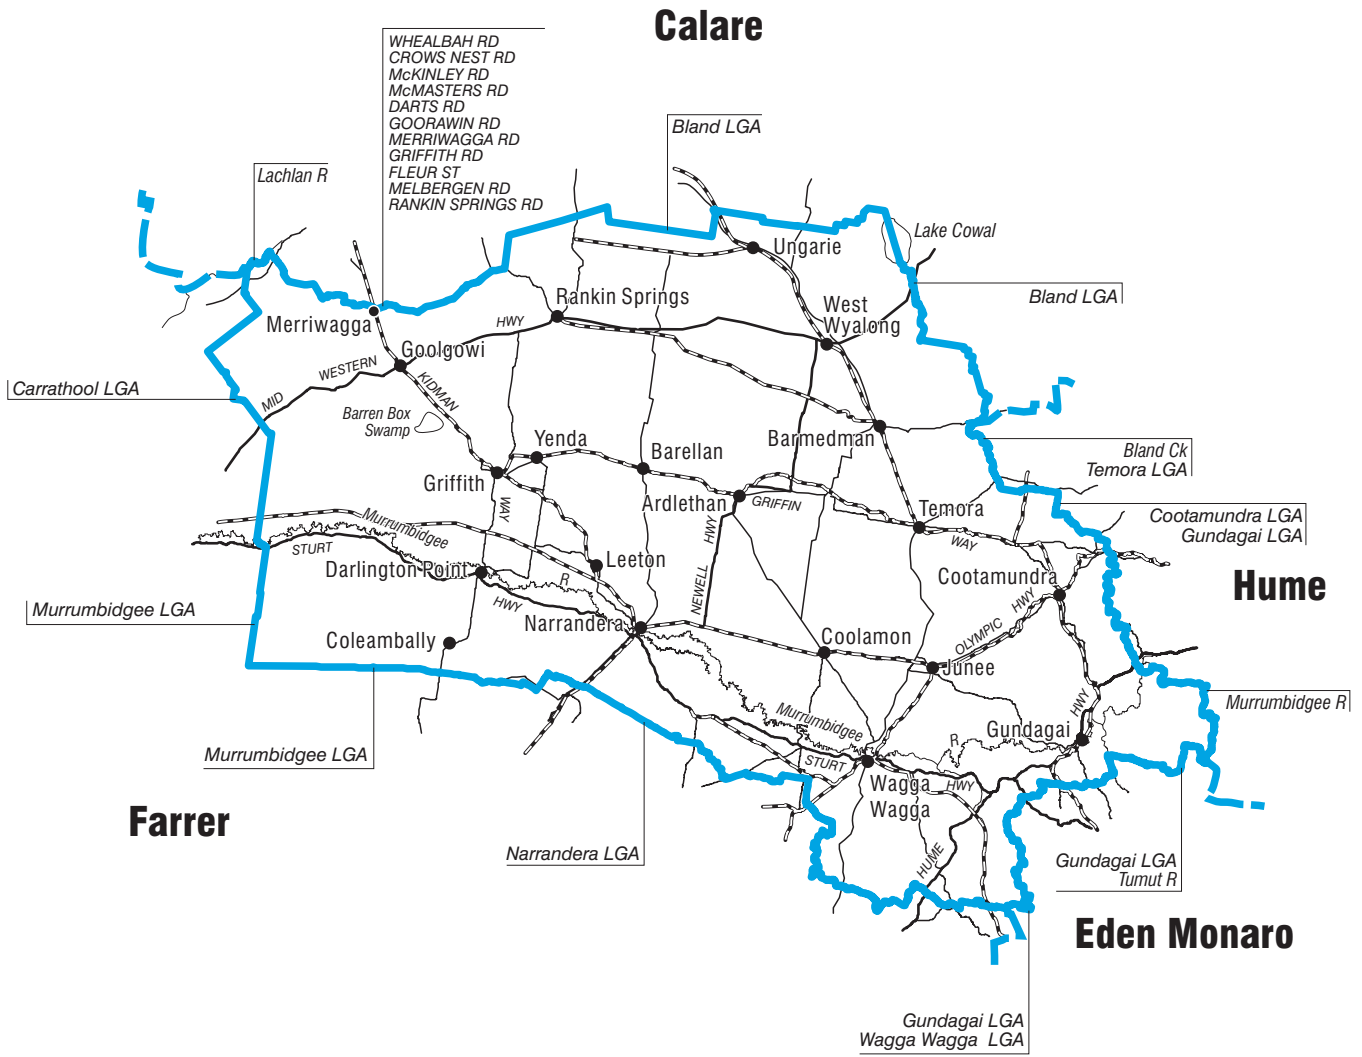

COMMONWEALTH ELECTORAL DIVISION OF RIVERINA

50 km

- Divisional boundary
- Adjoining Divisional boundary
- Division area 42,201 sq km
- Railway line

Note:
Federal redistribution finalised in November 2006
Local Government Area (LGA) descriptions are current at November 2005