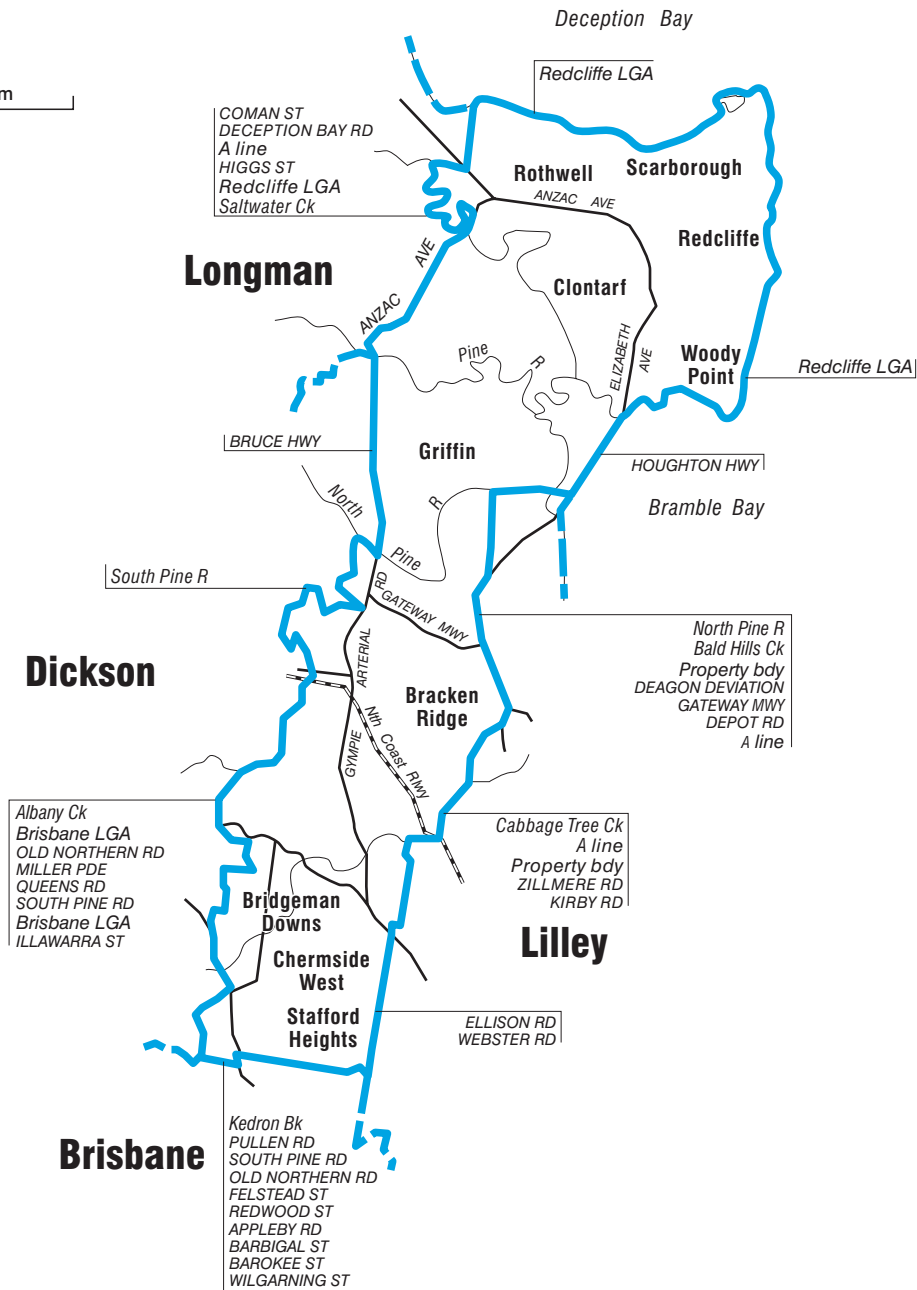

COMMONWEALTH ELECTORAL DIVISION OF PETRIE

Note:

Federal redistribution finalised in November 2006

Local Government Area (LGA) descriptions are current at April 2006

- Divisional boundary
- Adjoining Divisional boundary
- Division area 127 sq km
- Railway line