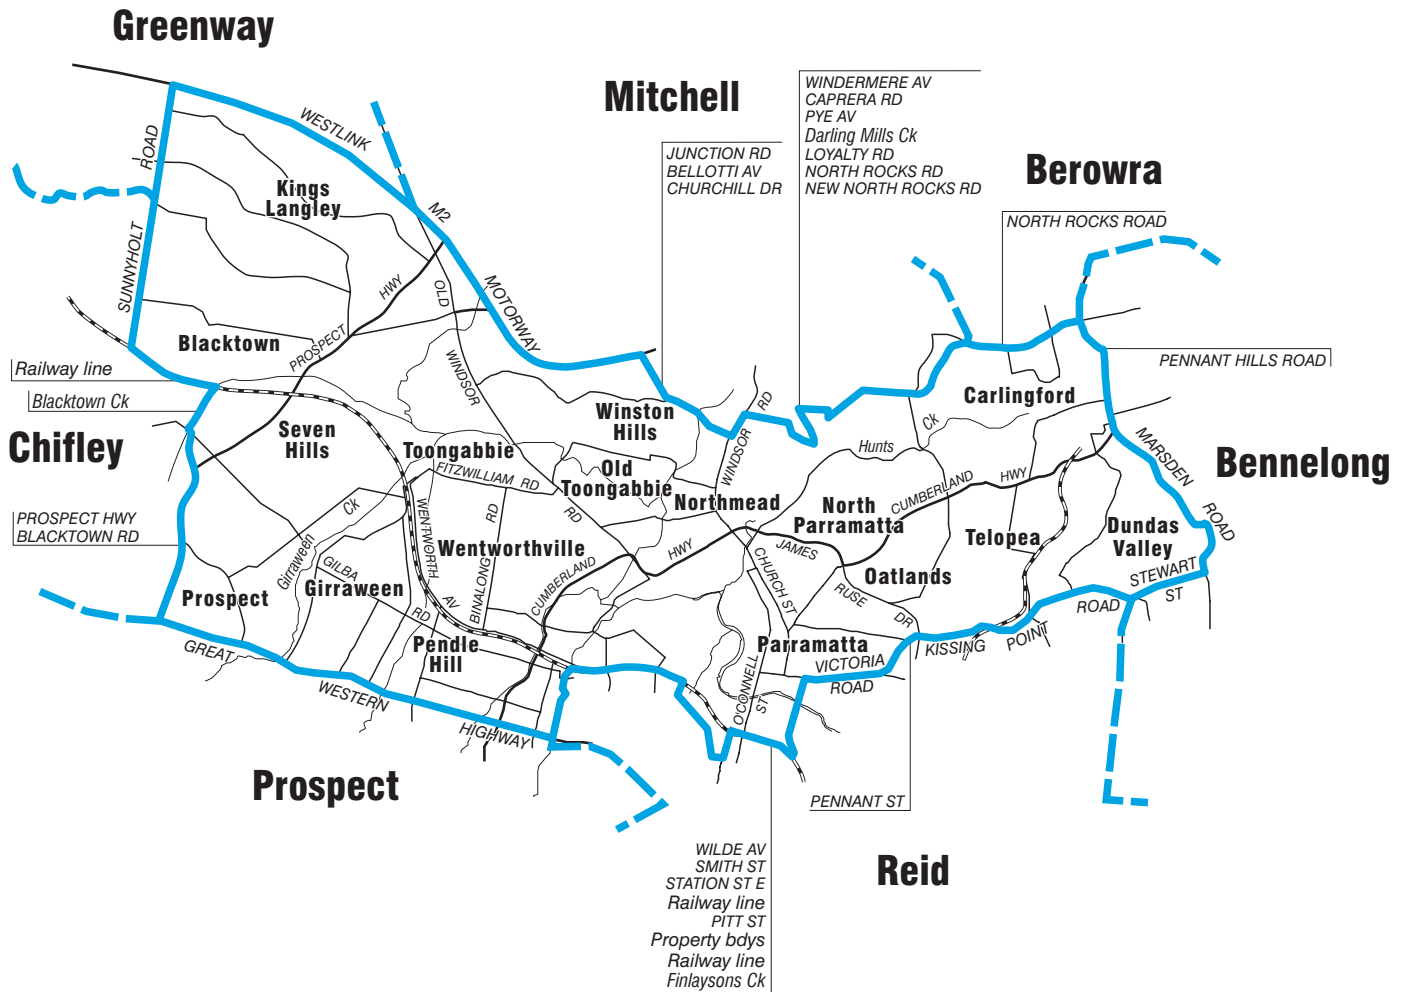

COMMONWEALTH ELECTORAL DIVISION OF

PARRAMATTA

2 km

- Divisional boundary
- Adjoining Divisional boundary
- Division area 63 sq km
- Railway line

Note:
 Federal redistribution finalised in November 2006
 Local Government Area (LGA) descriptions are current at November 2005