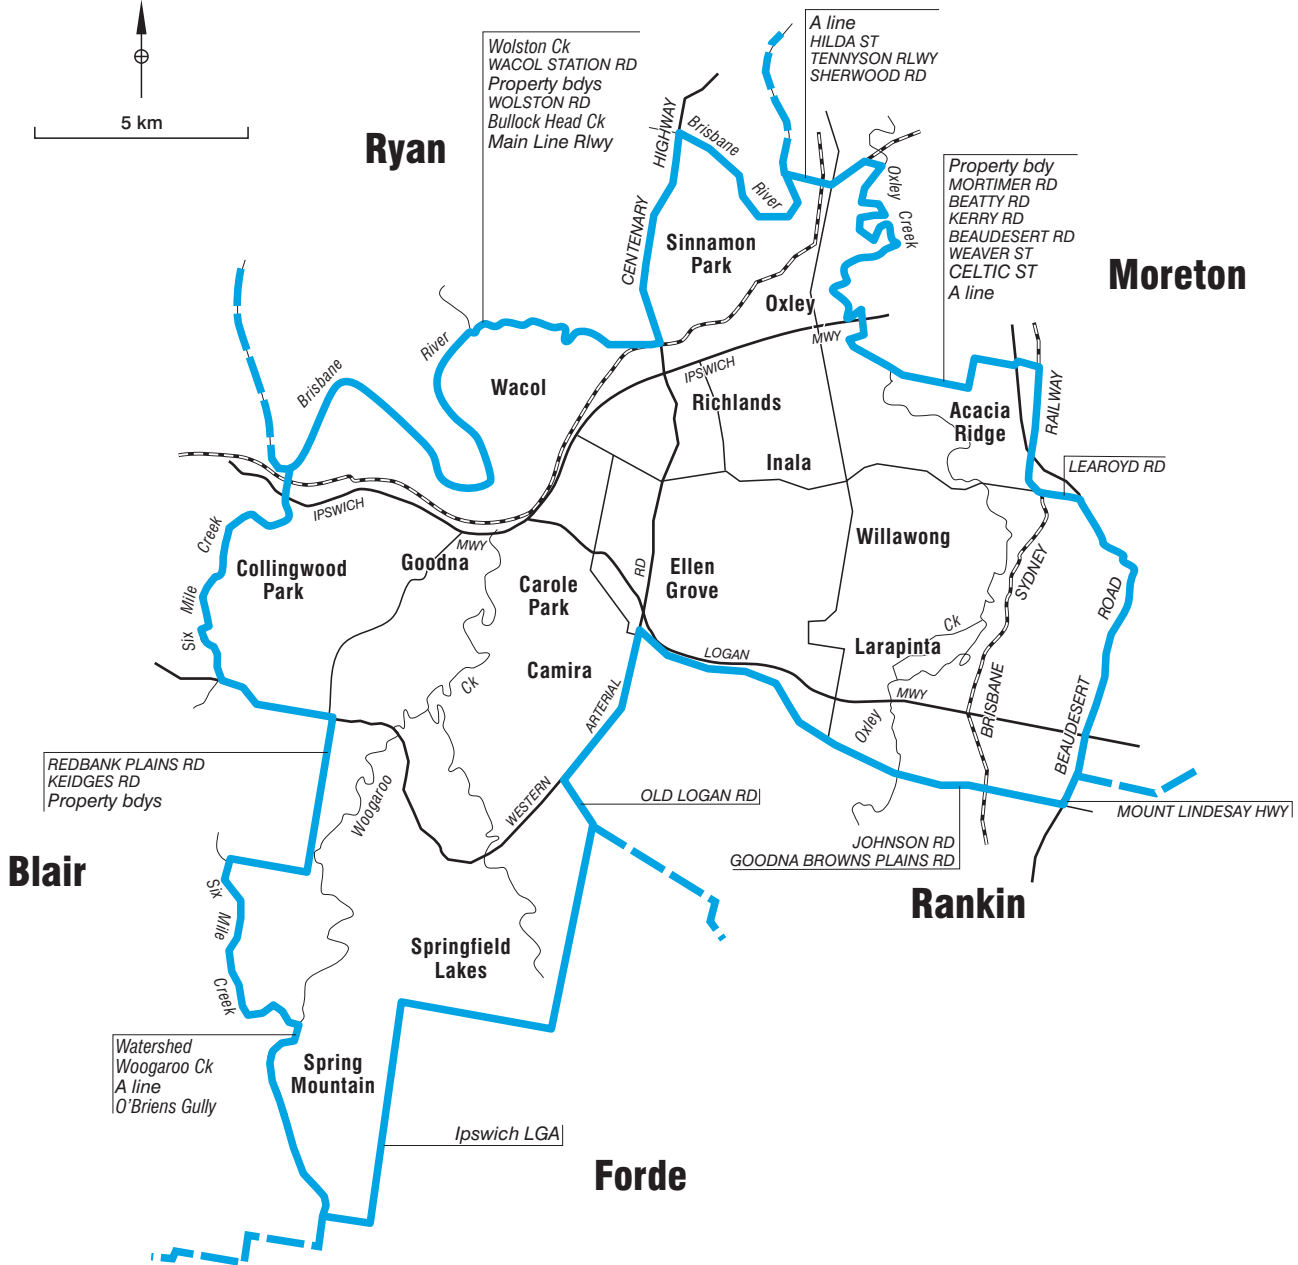

COMMONWEALTH ELECTORAL DIVISION OF OXLEY

- Divisional boundary
- Adjoining Divisional boundary
- Division area 218 sq km
- Railway line

Note:
Federal redistribution finalised in November 2006
Local Government Area (LGA) descriptions are current at April 2006