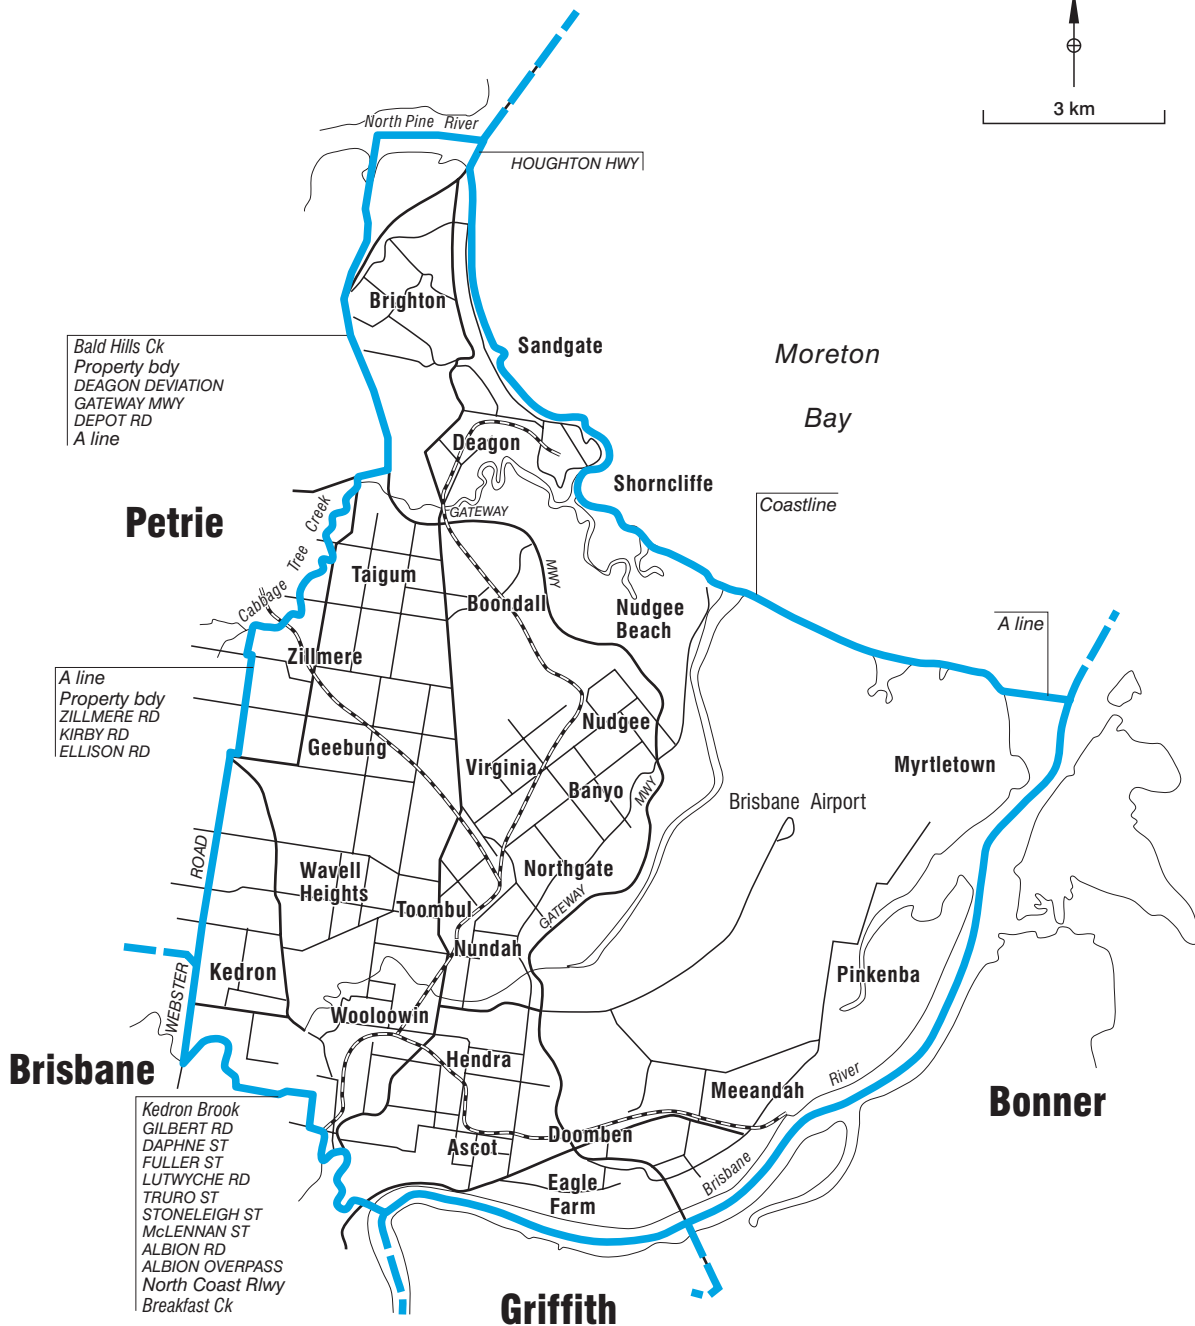

# COMMONWEALTH ELECTORAL DIVISION OF **LILLEY**

Bald Hills Ck  
Property bdy  
DEAGON DEVIATION  
GATEWAY MWY  
DEPOT RD  
A line

A line  
Property bdy  
ZILLMERE RD  
KIRBY RD  
ELLISON RD

Kedron Brook  
GILBERT RD  
DAPHNE ST  
FULLER ST  
LUTWYCHE RD  
TRURO ST  
STONELEIGH ST  
McLENNAN ST  
ALBION RD  
ALBION OVERPASS  
North Coast Rlwy  
Breakfast Ck

- Divisional boundary
- Adjoining Divisional boundary
- Division area  141 sq km
- Railway line

**Note:**  
Federal redistribution finalised in November 2006  
Local Government Area (LGA) descriptions are current  
at April 2006