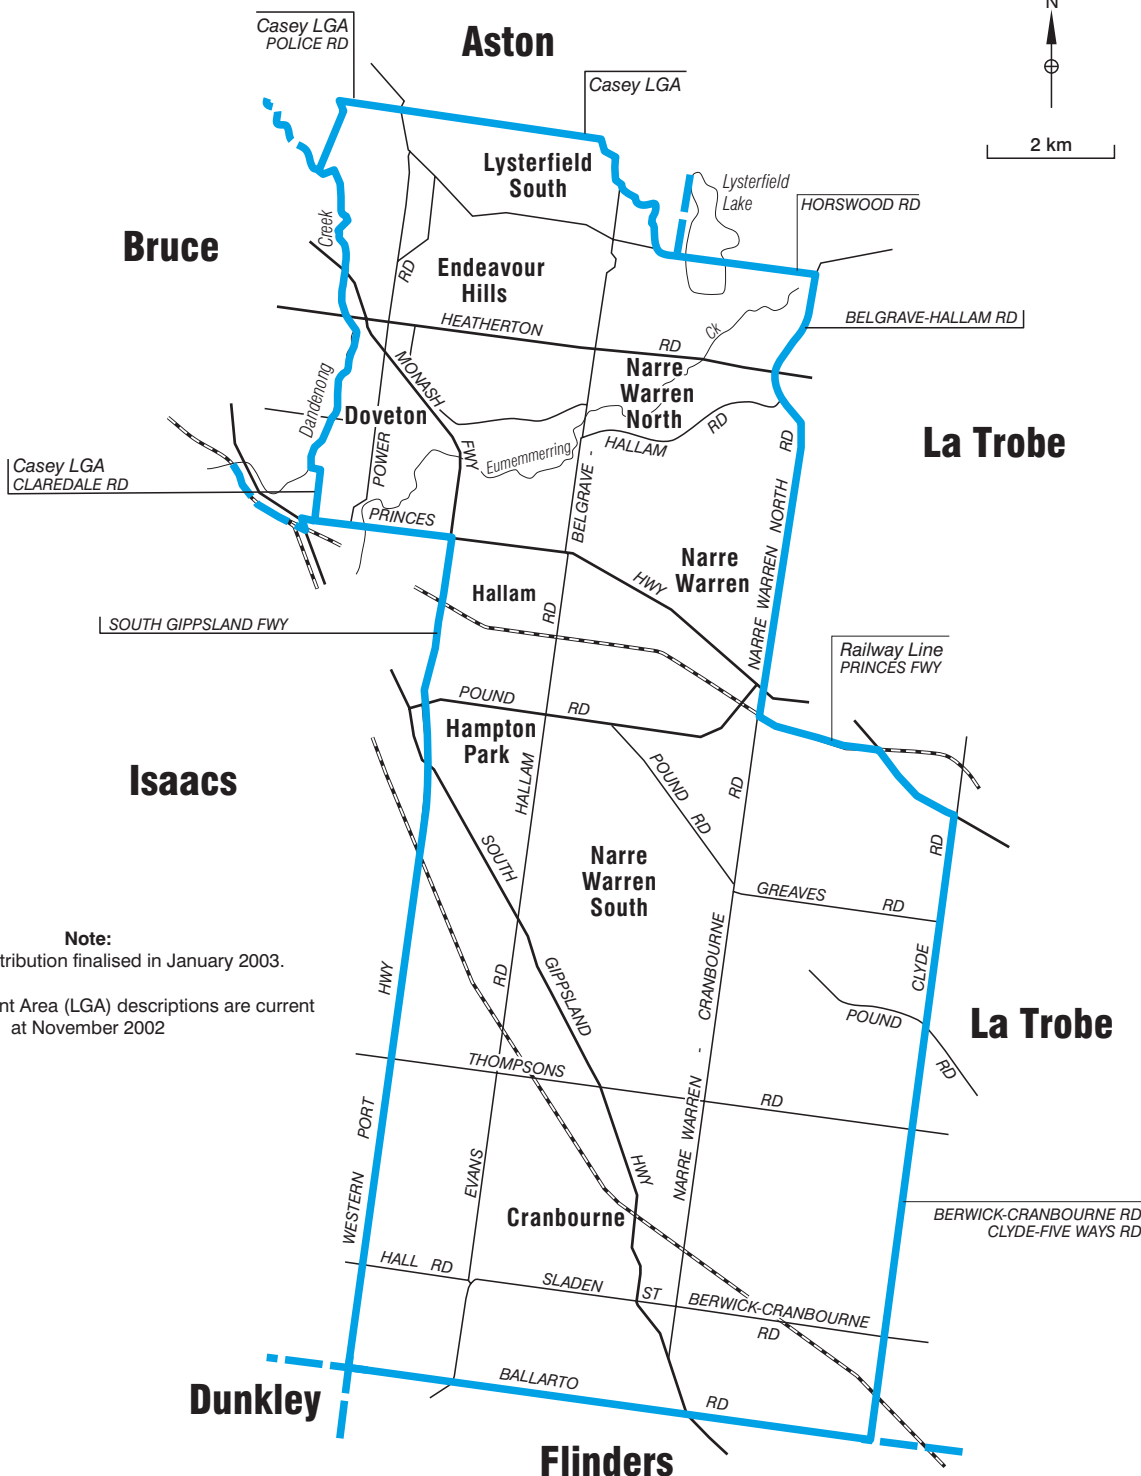

COMMONWEALTH ELECTORAL DIVISION OF HOLT

N

2 km

Note:
Federal redistribution finalised in January 2003.

Local Government Area (LGA) descriptions are current at November 2002

- Divisional boundary
- Adjoining Divisional boundary
- Division area 145 sq km
- Railway line