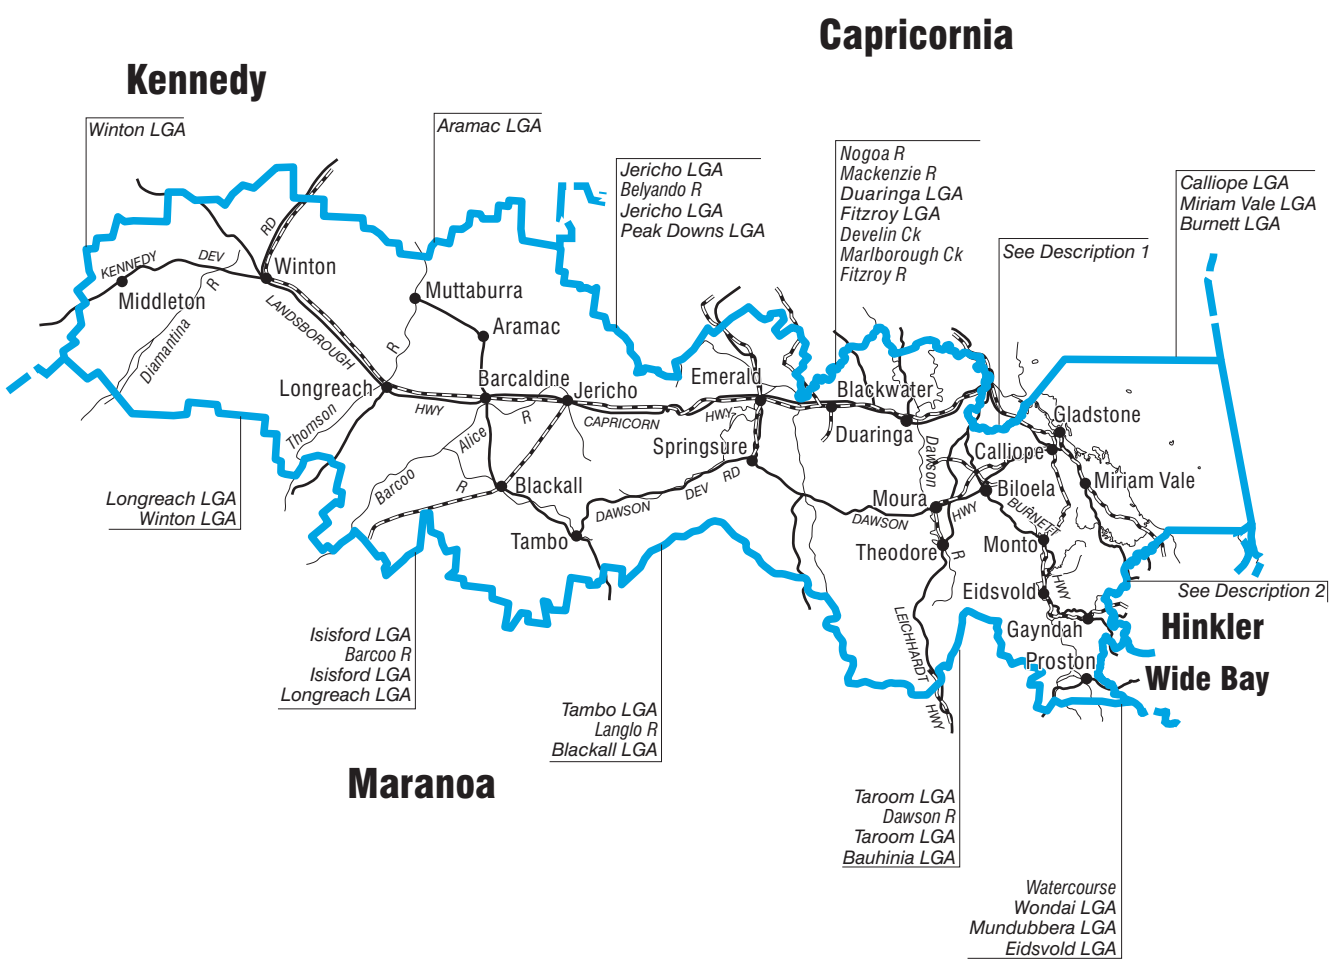

COMMONWEALTH ELECTORAL DIVISION OF FLYNN

Description 1: Lion Ck, Fitzroy LGA, Scrubby Ck, Property bdys, McLaughlin St, Archer Rd, Capricorn Hwy, Property bdys, Central Rlwy, A railway, Fitzroy LGA, Banana LGA, Horrigan Ck, Raglan Ck, Calliope LGA

Description 2: Burnett LGA, Burnett R, Burnett LGA, Burnett R, Gayndah LGA, Isis Hwy, Gayndah LGA, Barambah Ck, Wondai LGA, Lake Barambah

- Divisional boundary
- Adjoining Divisional boundary
- Division area **314,305 sq km**
- Railway line

Note:
Federal redistribution finalised in November 2006
Local Government Area (LGA) descriptions are current at April 2006