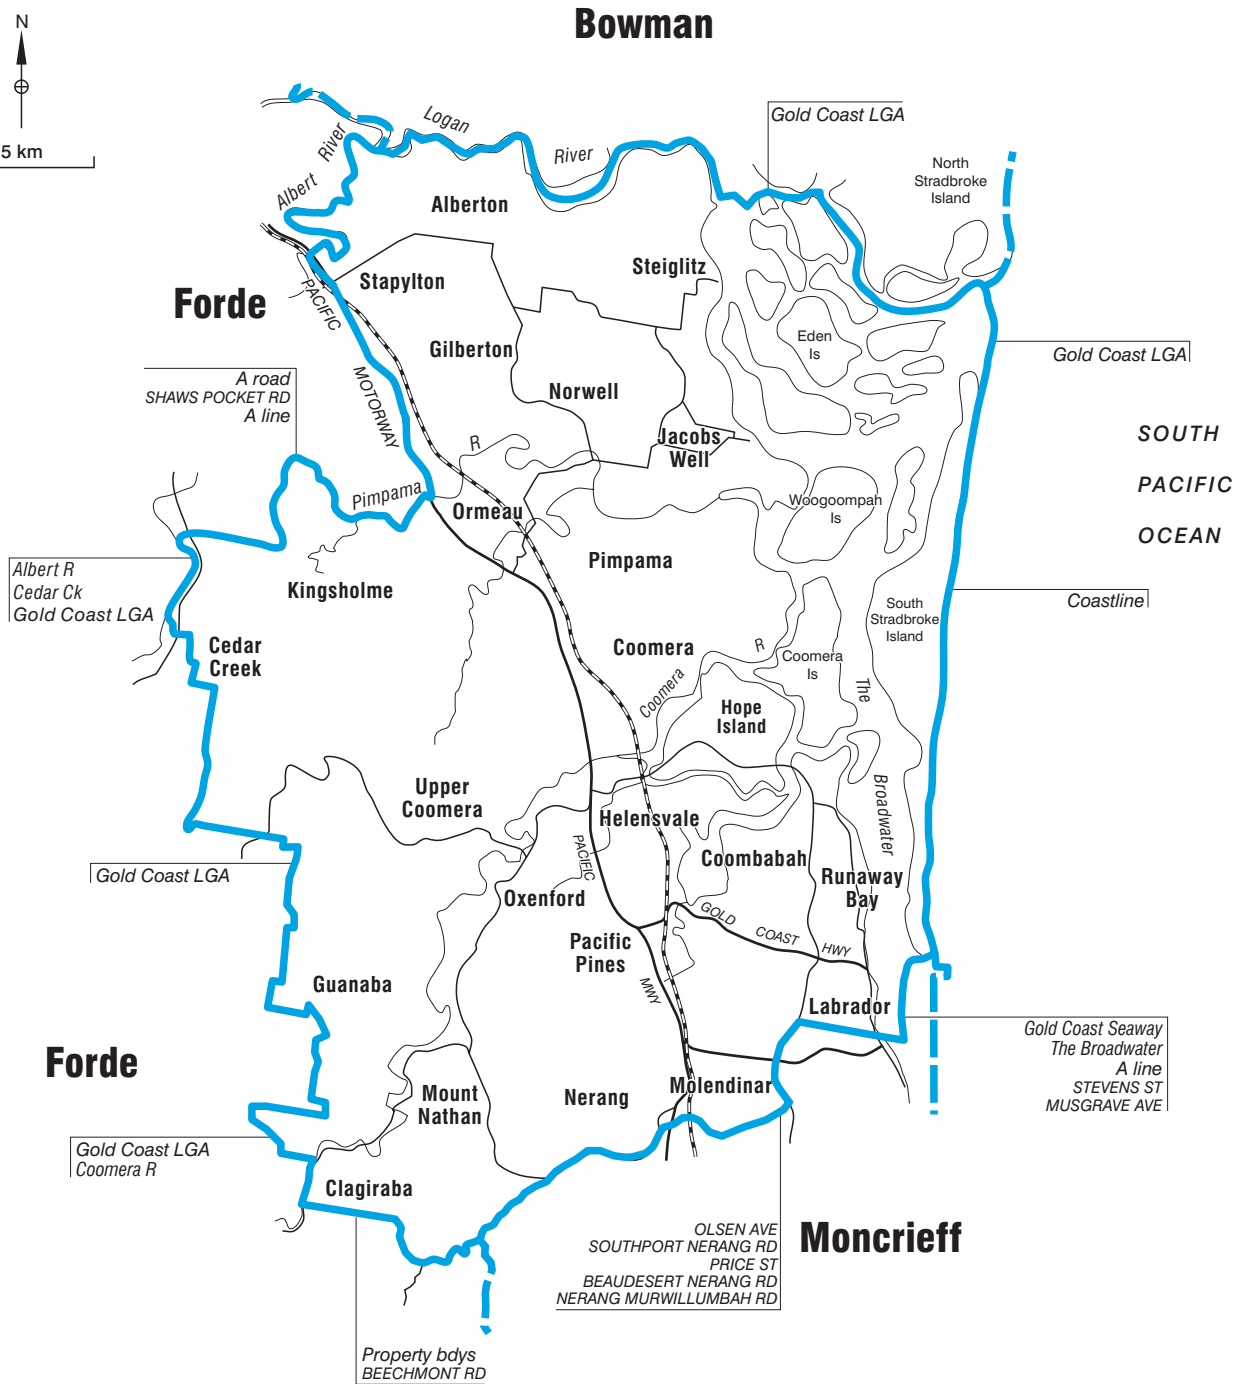

COMMONWEALTH ELECTORAL DIVISION OF **FADDEN**

- Divisional boundary
- Adjoining Divisional boundary
- Division area 636 sq km
- Railway line

Note:
Federal redistribution finalised in November 2006
Local Government Area (LGA) descriptions are current at April 2006