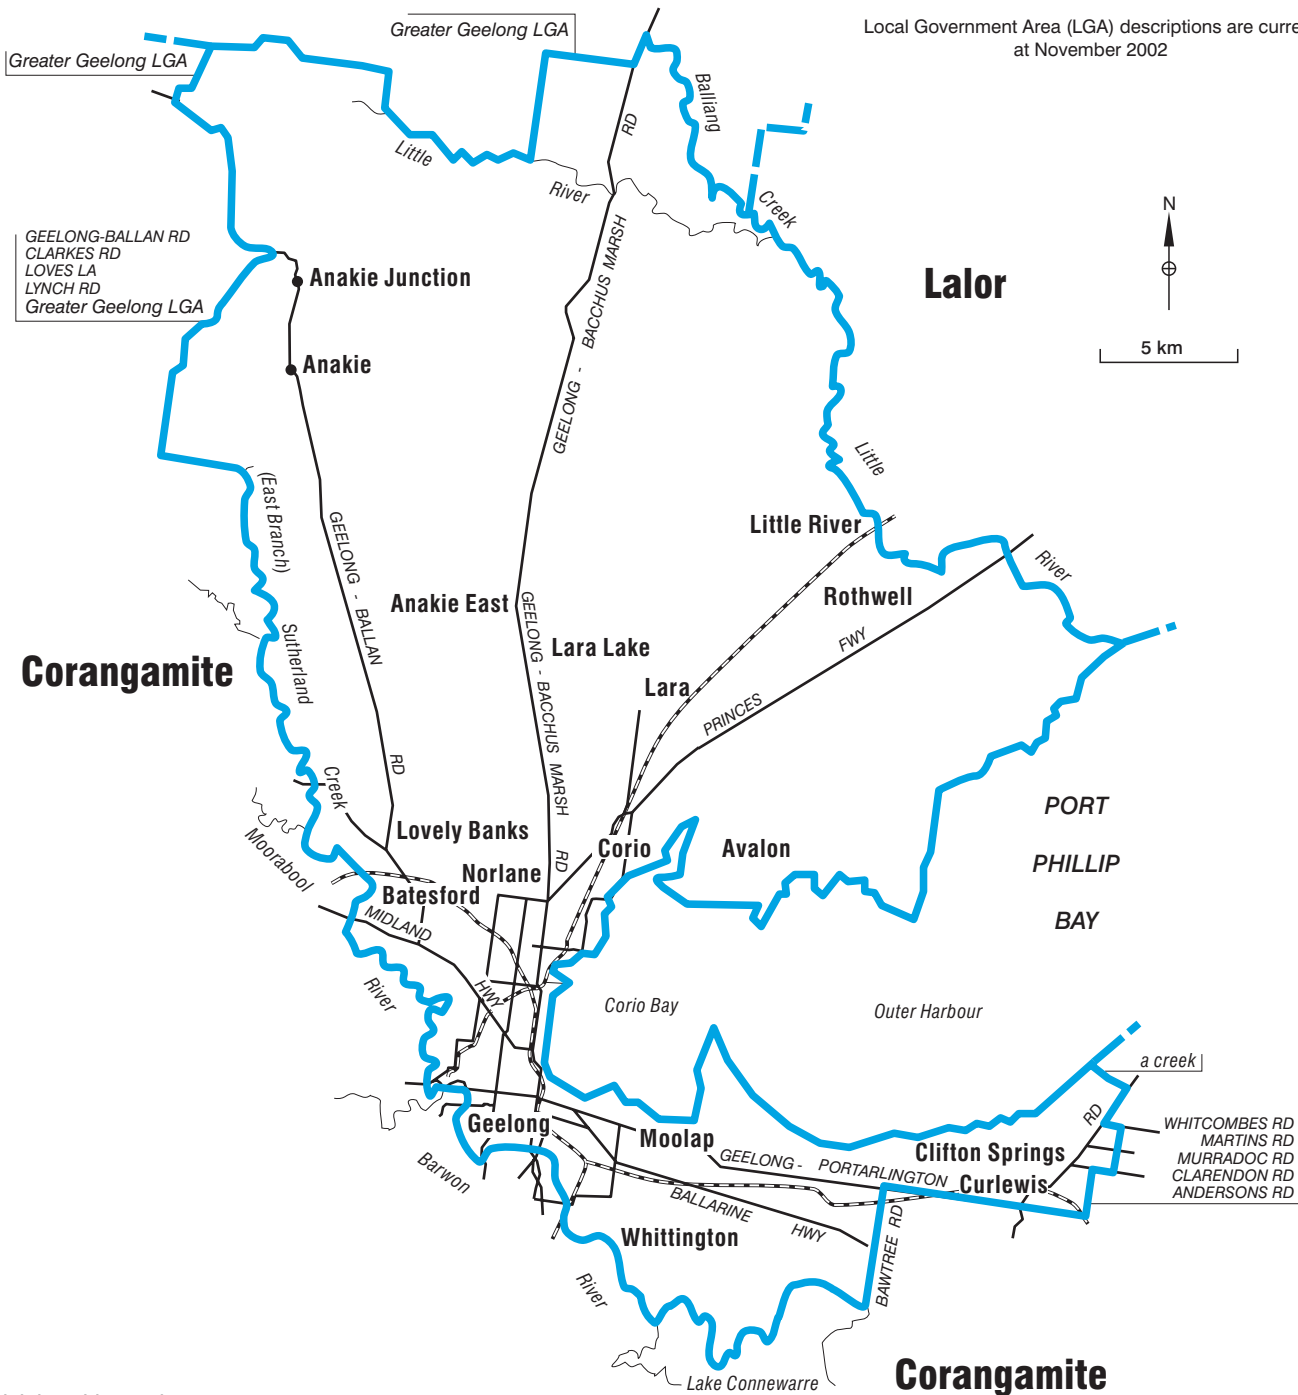

COMMONWEALTH ELECTORAL DIVISION OF CORIO

Ballarat

Note:

Federal redistribution finalised in January 2003.

Local Government Area (LGA) descriptions are current at November 2002

- Divisional boundary
- Adjoining Divisional boundary
- Division area 815 sq km
- Railway line