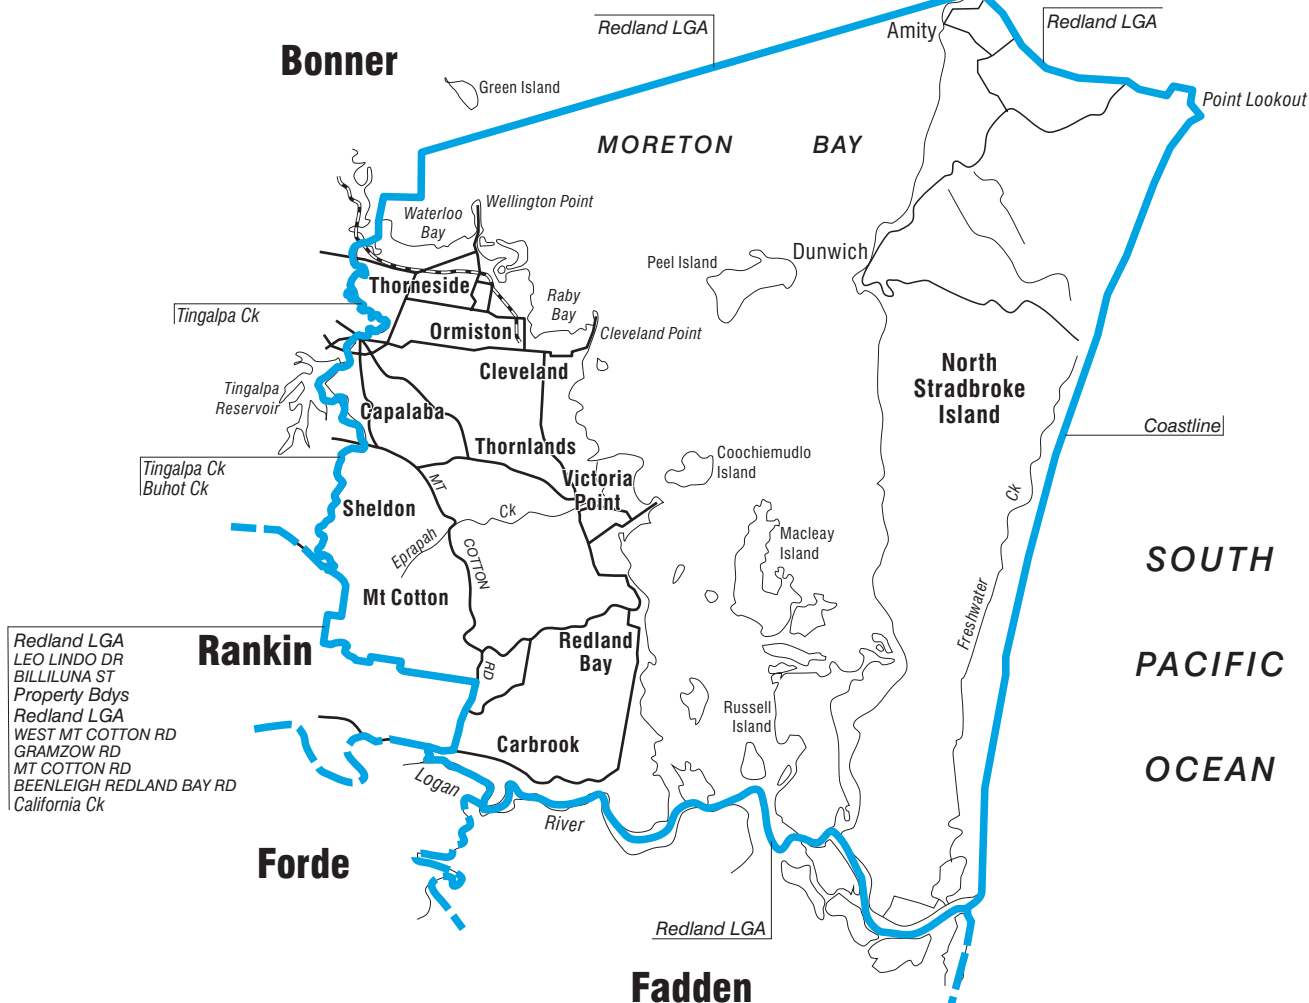

# COMMONWEALTH ELECTORAL DIVISION OF **BOWMAN**

Redland LGA  
LEO LINDO DR  
BILLILUNA ST  
Property Bdys  
Redland LGA  
WEST MT COTTON RD  
GRAMZOW RD  
MT COTTON RD  
BEENLEIGH REDLAND BAY RD  
California Ck

- Divisional boundary
- Adjoining Divisional boundary
- Division area 560 sq km
- Railway line

**Note:**  
Federal redistribution finalised in November 2006  
Local Government Area (LGA) descriptions are current at April 2006