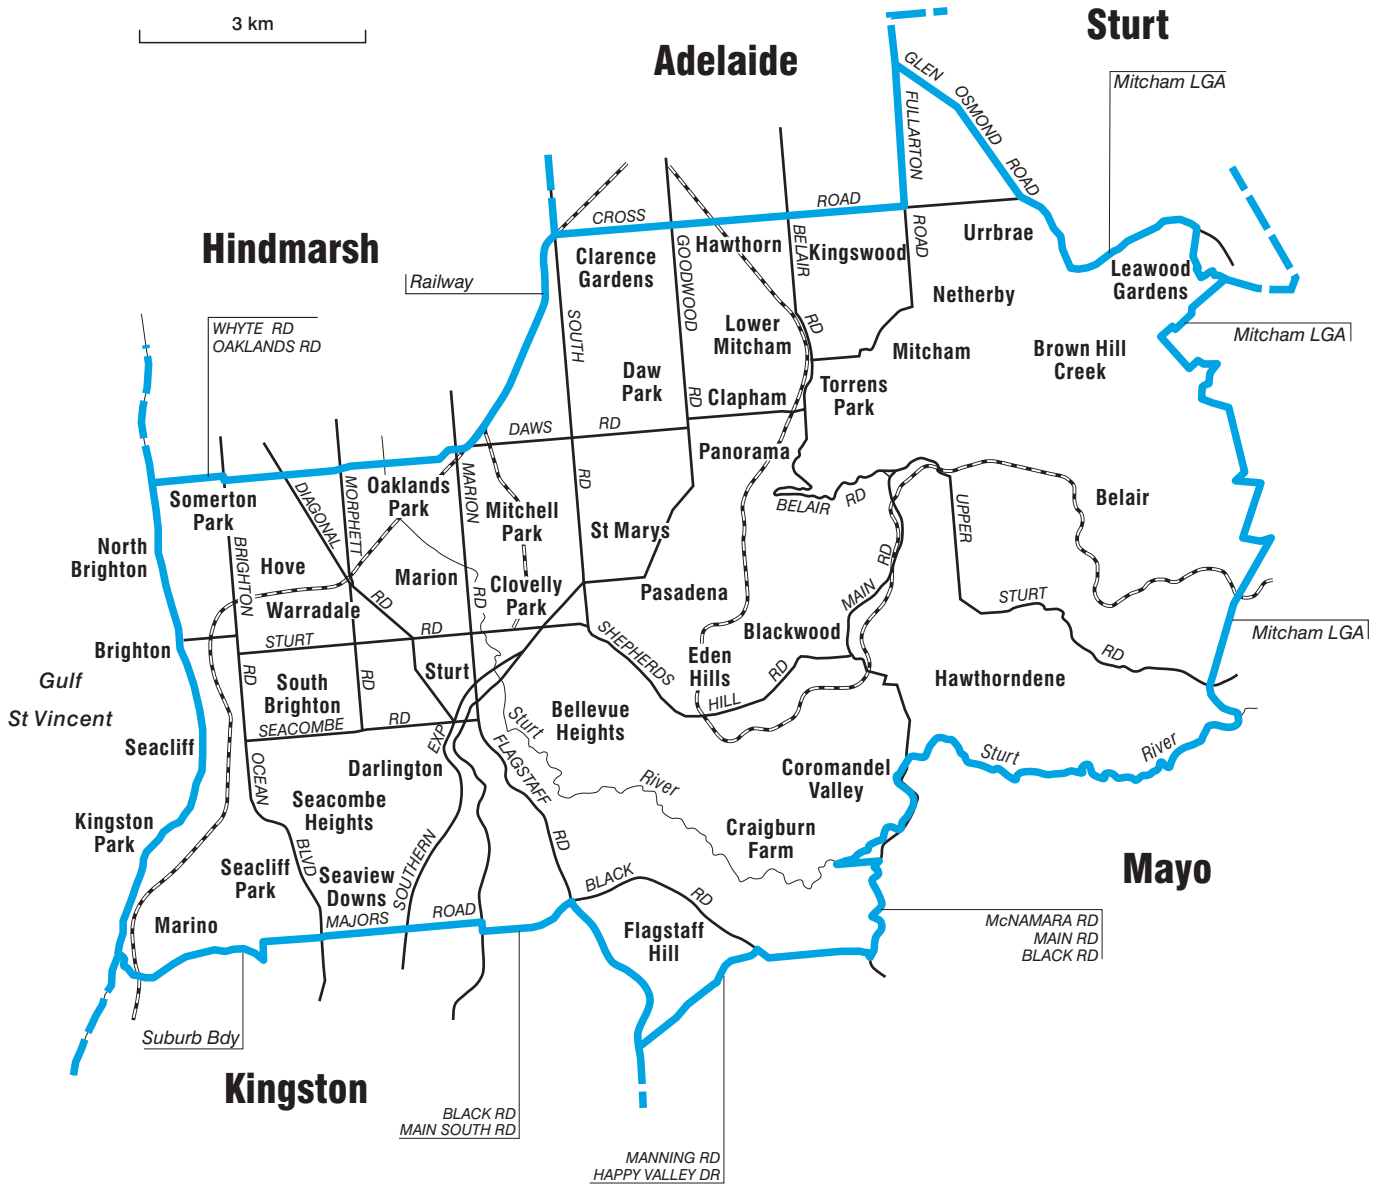

COMMONWEALTH ELECTORAL DIVISION OF

BOOTHBY

3 km

- Divisional boundary
- Adjoining Divisional boundary
- Division area 123 sq km
- Railway line

Note:
 Federal redistribution finalised in January 2004.
 Local Government Area (LGA) descriptions are current at November 2002