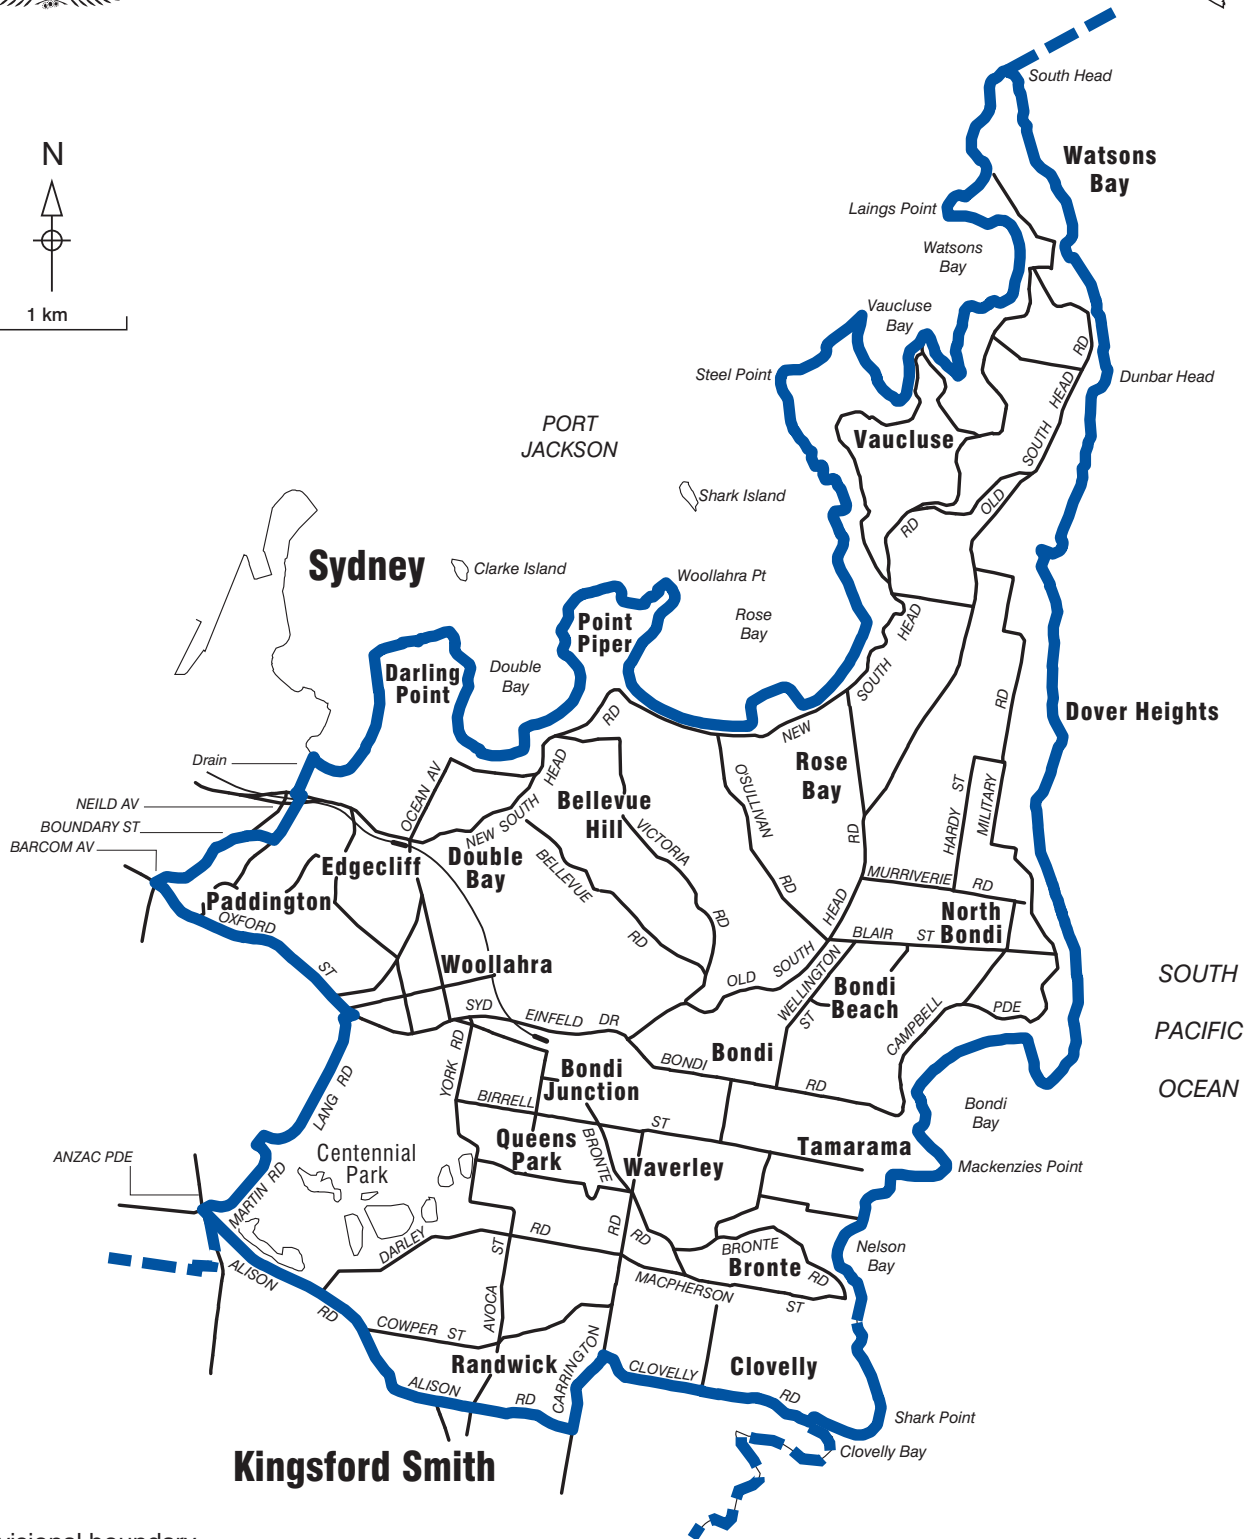

COMMONWEALTH ELECTORAL DIVISION OF **WENTWORTH**

N

1 km

- Divisional boundary
- Adjoining divisional boundary
- Division area 26 sq km
- Railway line

2000