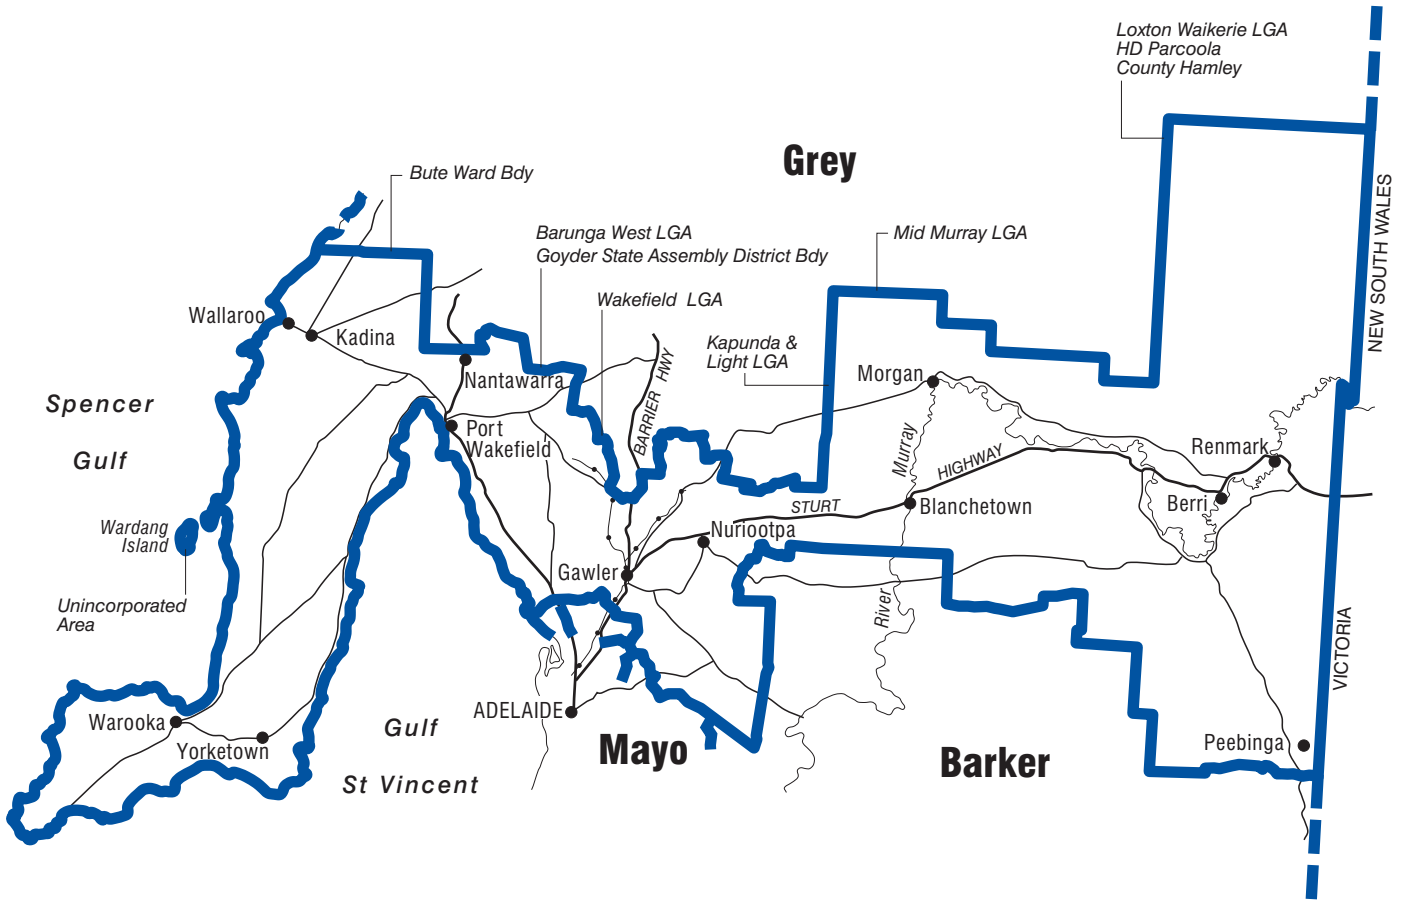

COMMONWEALTH ELECTORAL DIVISION OF **WAKEFIELD**

50 km

Southern boundary follows: Loxton Waikerie LGA, HD Skurray, HD Anna, Pipeline, Barossa LGA, Palmer – Tungkillo Ward Bdy Mid Murray LGA, Torrens Valley Ward Bdy Berry Hill Rd, Cudlee Creek – Lobethal Rd, Gorge Rd, Mannum Rd, Little Para Rd, Bagshaw Rd, Adelaide Gully Rd, Mount Gawler Rd, Airstrip Rd, Hannaford Hump Rd, One Tree Hill Rd, Humbug Scrub Rd, Tenafeate Creek, Starrs Gully Rd, Gawler – One Tree Hill Rd, Craigmore Rd, Medlow Rd, Bentley Rd, Smith Rd, Dalkeith Rd, Wingate Rd, Gawler River

- Divisional boundary
- Adjoining divisional boundary
- Division area 31123 sq km

1999

Australian Electoral Commission **AEC**