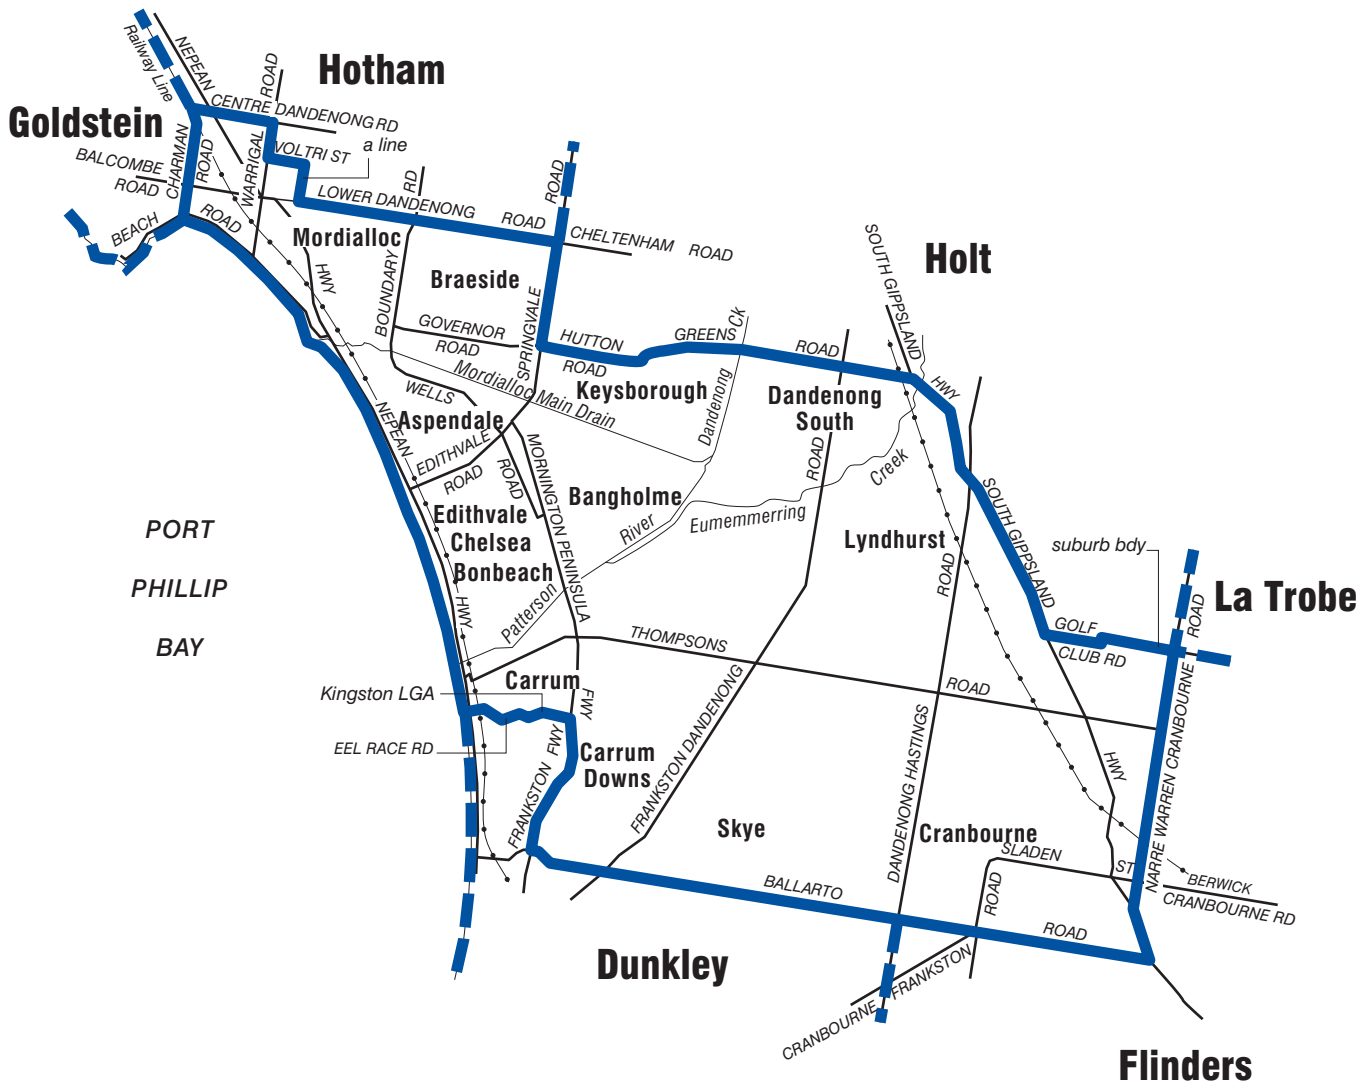

COMMONWEALTH ELECTORAL DIVISION OF

ISAACS

Note: Federal Redistribution finalised in 1994.
 Local Government Area descriptions are January 2001.

1995

Australian Electoral Commission

AEC

Divisional boundary

Approximate scale

Adjoining Divisional boundary

Division area

179 sq km

MAP PRODUCED BY
 SINCLAIR KNIGHT MERZ
 SPATIAL DIVISION